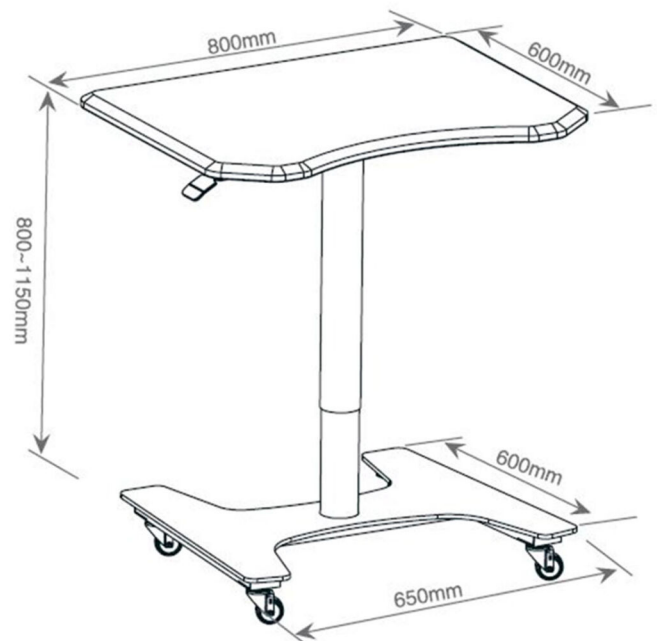

Contact us

India: Rife Technologies, 362, Vardhaman Plaza - II, J Block Community Center, Rajouri Garden, Delhi - 110027, India
E-mail: sales@rifeindia.com, Website: www.lcdtvstandsindia.com, www.rifeindia.com, Tel:+91-9899250704

Hongkong: Ergonomic Corporation Hongkong Limited, 1102, 11th floor, 33 hysen Avenue, Lee Garden one, Causeway Bay, Hongkong
E-mail: sales@ergoshopping.com, Website: www.ergoshopping.com, Tel: 852-98226451