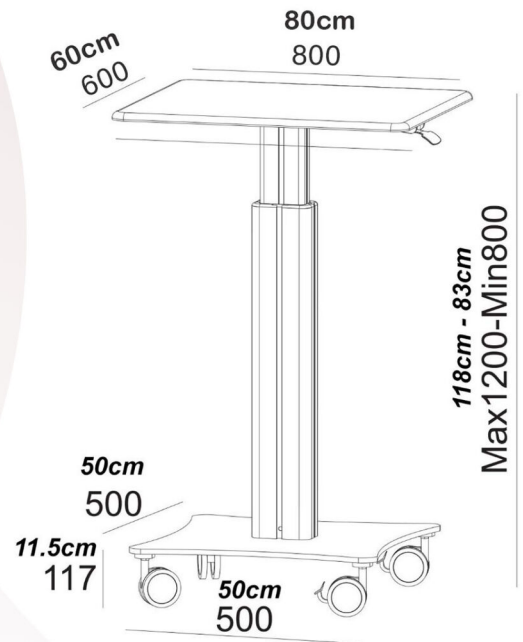

Contact us

India: Rife Technologies, 362, Vardhaman Plaza - II, J Block Community Center, Rajouri Garden, Delhi - 110027, India
E-mail: sales@rifeindia.com, Website: www.lcdtvstandsindia.com, www.rifeindia.com, Tel: +91-9899250704

Hongkong: Ergonomic Corporation Hongkong Limited, 1102, 11th floor, 33 hysen Avenue, Lee Garden one, Causeway Bay, Hongkong
E-mail: sales@ergoshopping.com, Website: www.ergoshopping.com, Tel: 852-98226451