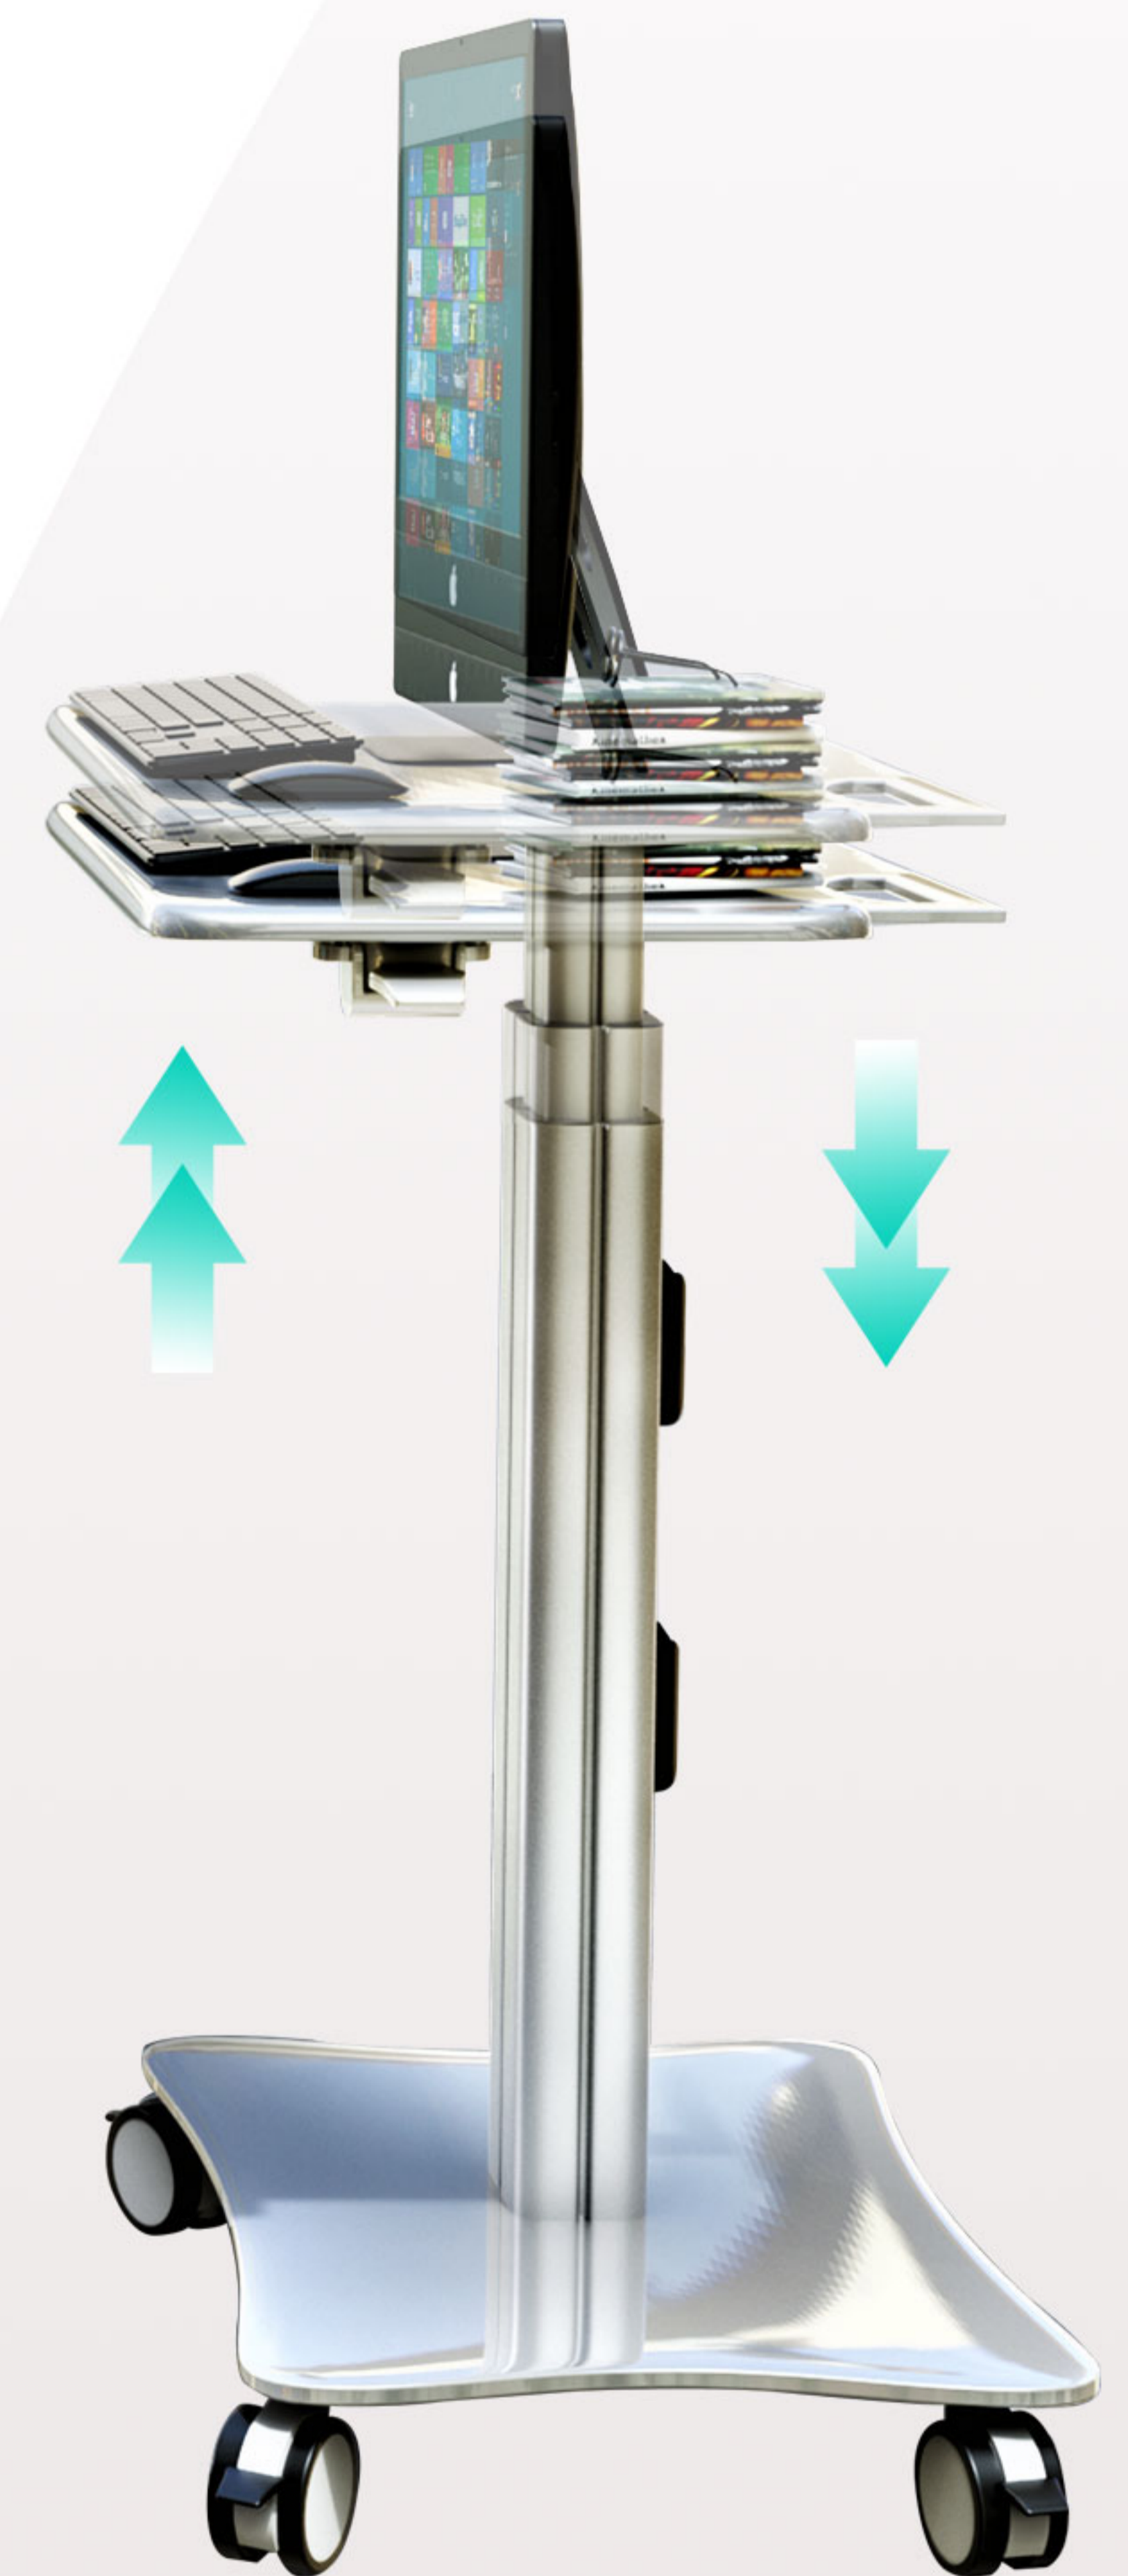

Sit-Standing Mobile Computer Cart

This Pneumatic Adjustable-Height Laptop Desk Cart is an incredibly versatile choice. By simply pulling on the integrated lever, you can engage almost 16 inches of fast, quiet, and easy height adjustment to find the ideal standard or high top table setting in moments. Additional user-friendly features of this laptop stand include a single column construction and a specially designed base to ensures stability while sitting, standing or moving.

Elegant design with premium Aluminum components. This mobile sit-stand desk can replace your conventional desk or a smaller laptop cart. Its top surface measures 25.5 inches wide to support laptops and a tablet.

The built-in gas spring mechanism helps with raising the workstation platform effortlessly from 31 to 47.2 inches from the ground. Simply grab the lever to engage the spring lift mechanism to raise and lower the desk.

With its large casters, it rolls around on hardwood or carpeted floors easily.

Features

1. This workstation helps you eliminate sedentary work habits, relieve pressure on your back and reduce strain on the neck, back and shoulders. Use it as a laptop desk while sitting on the couch or as a standing desk in the office.
2. Elegant white design with premium Aluminum components. This mobile sit-stand desk can replace your conventional desk or a smaller laptop cart. Its top surface measures 25 inches wide to support laptops and a tablet. With its large casters, it rolls around on hardwood or carpeted floors easily.
3. Assembles in minutes. Single leg design saves space and weight. The extended four-leg base ensures stability while sitting, standing or moving it.