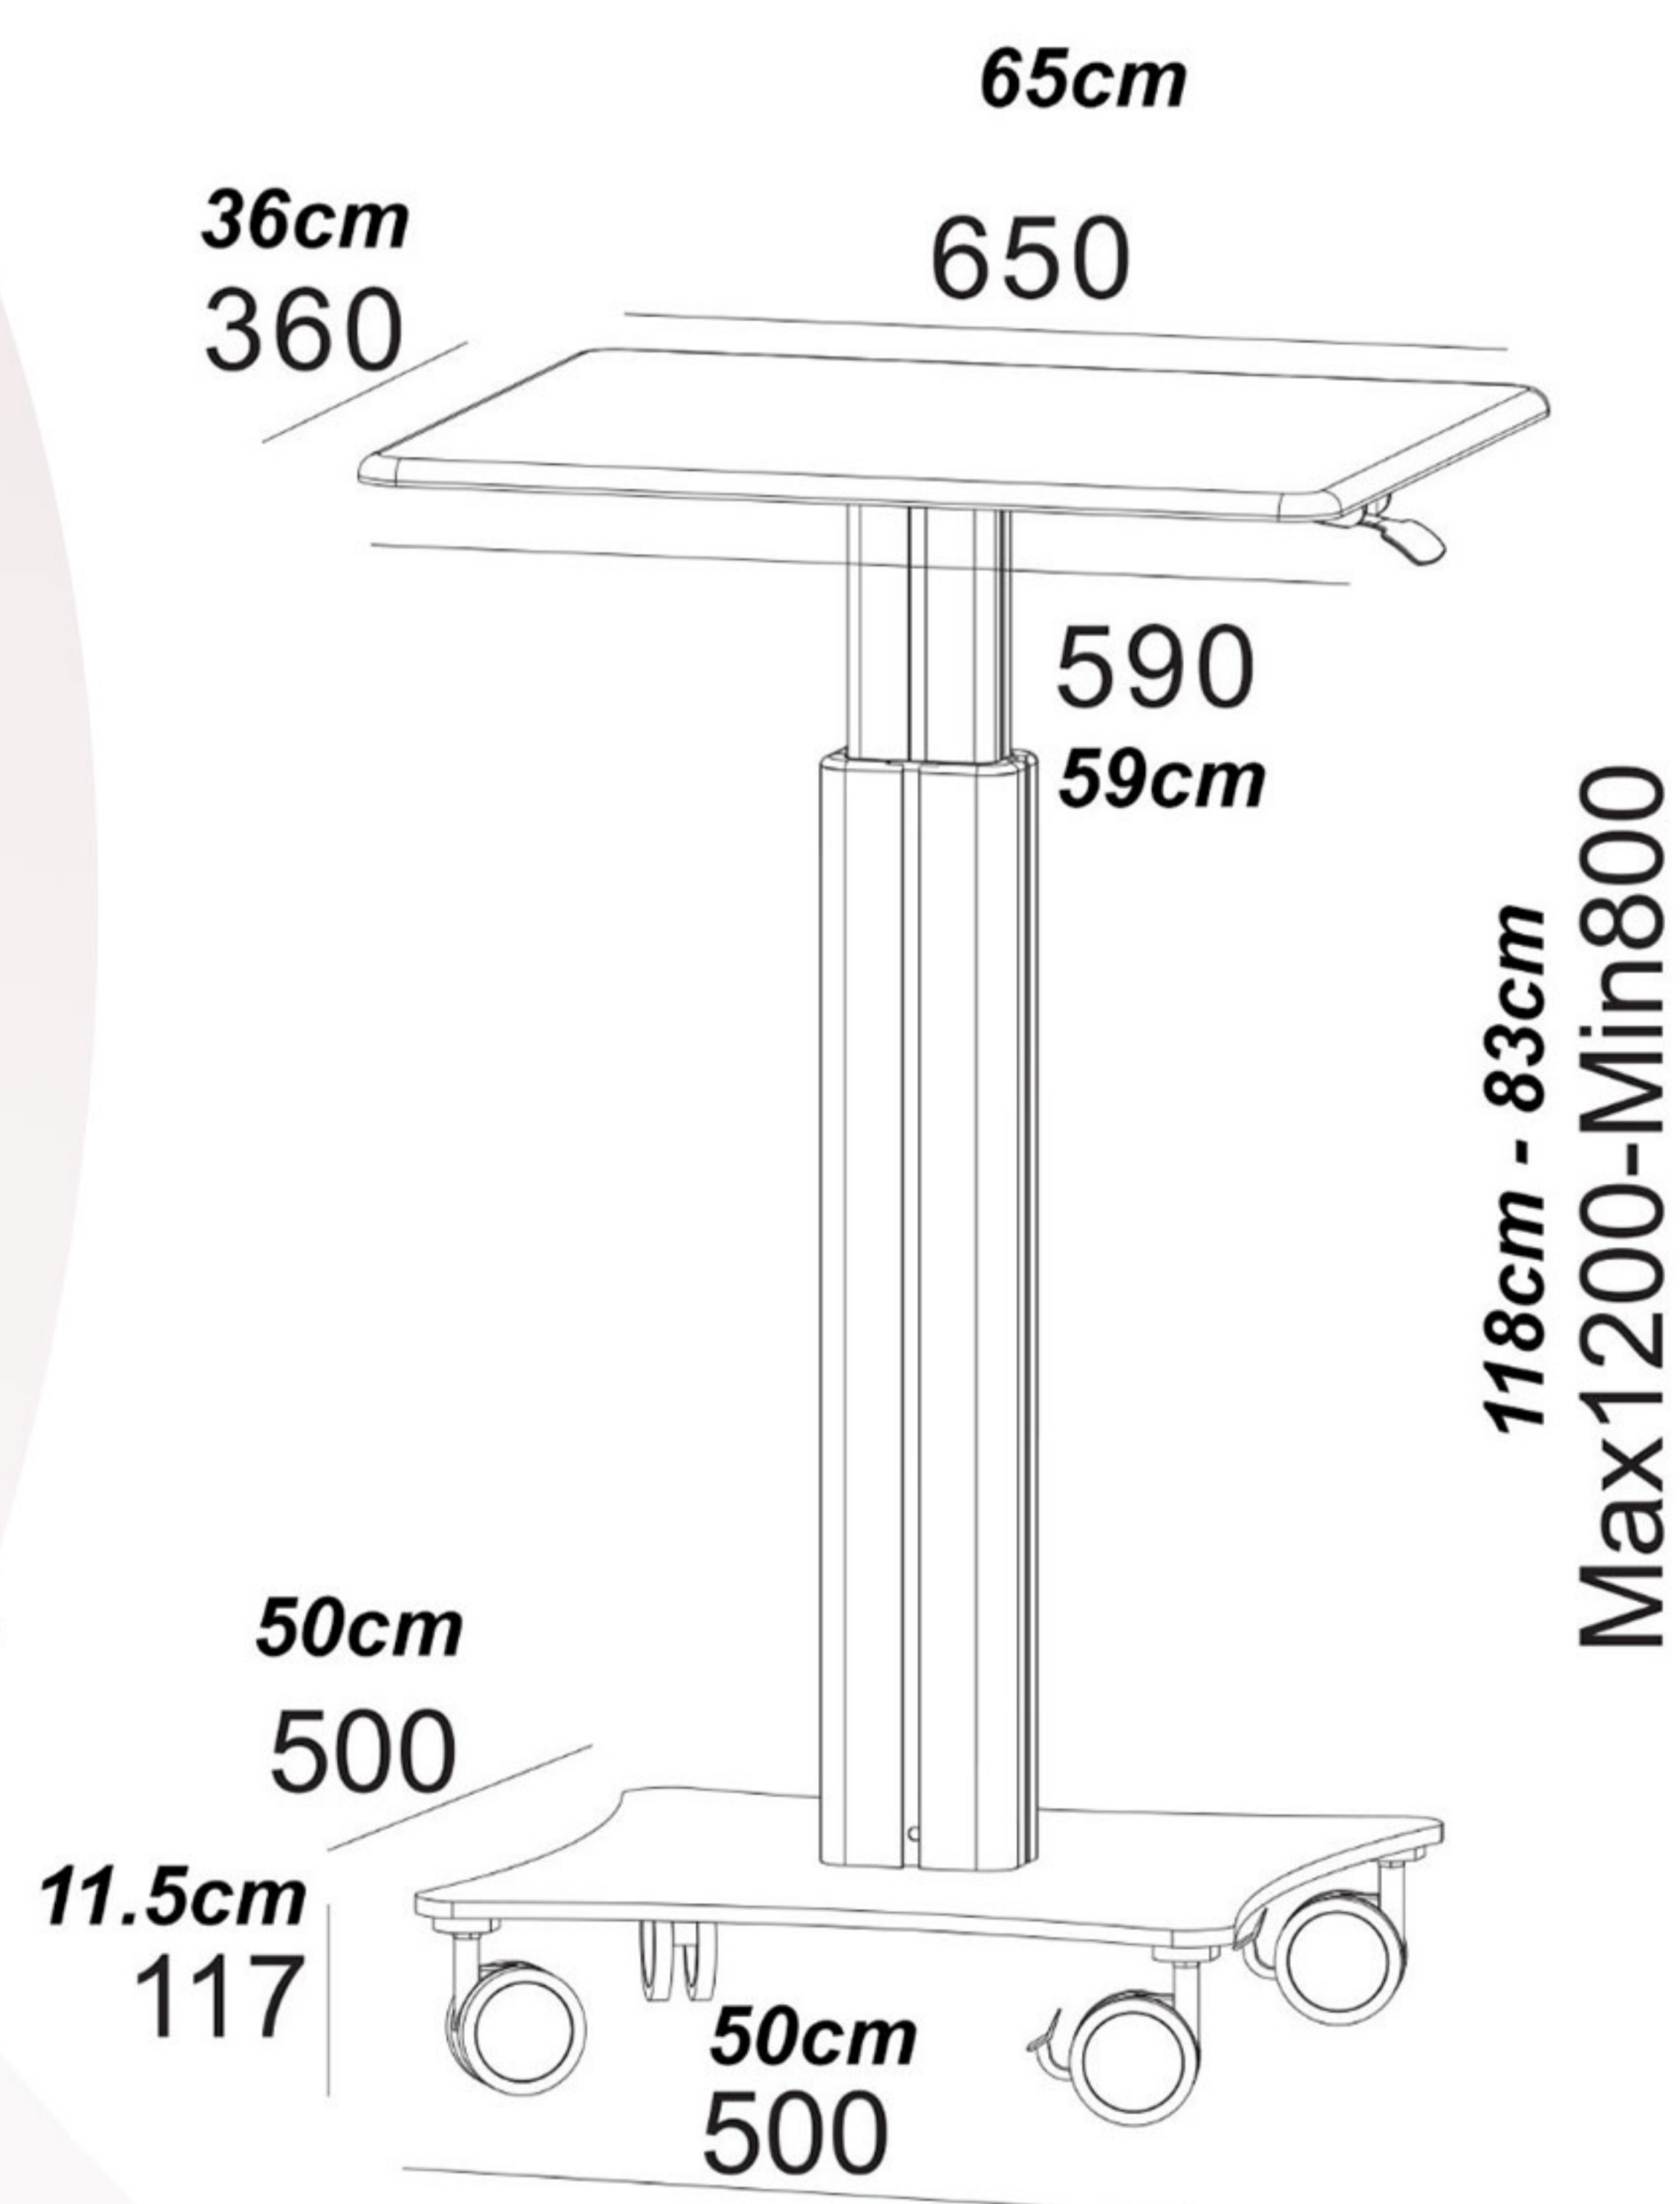

Sit-Standing Mobile Computer Cart

This Pneumatic Adjustable-Height Laptop Desk Cart is an incredibly versatile choice. By simply pulling on the integrated lever, you can engage almost 16 inches of fast, quiet, and easy height adjustment to find the ideal standard or high top table setting in moments. Additional user-friendly features of this laptop stand include a single column construction and a specially designed base to ensures stability while sitting, standing or moving.

Elegant design with premium Aluminum components. This mobile sit-stand desk can replace your conventional desk or a smaller laptop cart. Its top surface measures 25.5 inches wide to support laptops and a tablet.

The built-in gas spring mechanism helps with raising the workstation platform effortlessly from 31 to 47.2 inches from the ground. Simply grab the lever to engage the spring lift mechanism to raise and lower the desk.

With its large casters, it rolls around on hardwood or carpeted floors easily.

Features

1. This workstation helps you eliminate sedentary work habits, relieve pressure on your back and reduce strain on the neck, back and shoulders. Use it as a laptop desk while sitting on the couch or as a standing desk in the office.
2. Elegant white design with premium Aluminum components. This mobile sit-stand desk can replace your conventional desk or a smaller laptop cart. Its top surface measures 25 inches wide to support laptops and a tablet. With its large casters, it rolls around on hardwood or carpeted floors easily.
3. Assembles in minutes. Single leg design saves space and weight. The extended four-leg base ensures stability while sitting, standing or moving it.