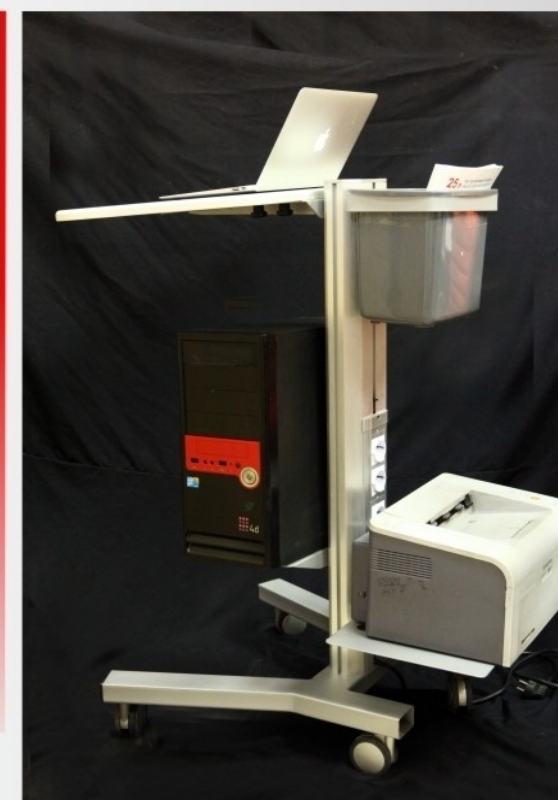

Laptop Mobile Cart LPC04

Available Colors

Silver

Black

Description

With this laptop mobile cart or Laptop cart or laptop table, you can enjoy the ideal solution for multitasking individuals. the need of your easy access of Laptop or Tablet over laptop cart will fulfilled by this cart that provide you mobile solutions with laptop mount and arm. Laptop mobile Cart or notebook computer cart will help to work in sit-stand position. Useful in labs, school, hospitals , office and even home .

An ergonomically designed height adjustable laptop cum printer cart that delivers point of care technology improving workflow and increasing accuracy. with metal base and aluminium pole. Rugged construction and space saving accessibility. Is perfect in any environment patient emergency & operating rooms, labs, radiology, nurses stations wherever patient data or images need to be accessed.

LAPTOP & PROJECTOR CARTS

Height Adjustable

LPC04

- Product Size: 650 (L)*500(W)*1070(H) mm
- Color Silver
- Max Capacity 40kgs
- Material: Aluminium frame.+metal base +MDF shelf
- Cable Management
- Seating & standing position adjustment with socket outlet & storage box
- Optional Parts: CPU holder, Printer Shelf, Basket

Comfortably work in Siting position.

Comfortably work in Standing position.

4 socket outlet on pole

for high grade lockable castors

RIFE TECHNOLOGIES

Delhi Office:
362, Vardhman Plaza - II, J-Block, Community Centre, Rajouri Garden, New Delhi - 110027