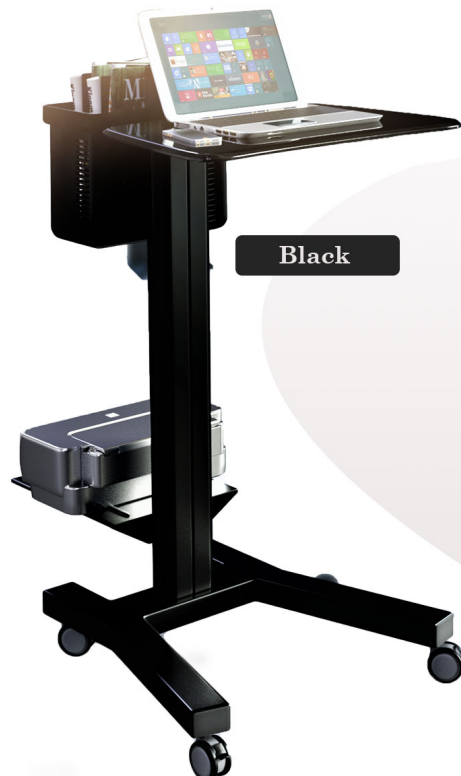

Laptop Mobile Cart LPC04

Available Colors

Silver

Black

Description

With this laptop mobile cart or Laptop cart or laptop table, you can enjoy the ideal solution for multitasking individuals. the need of your easy access of Laptop or Tablet over laptop cart will fulfilled by this cart that provide you mobile solutions with laptop mount and arm. Laptop mobile Cart or notebook computer cart will help to work in sit-stand position. Useful in labs, school, hospitals , office and even home .

Optional Accessories

Basket

It's great for office, medical stations, warehouses, shopping mall, trade show etc. support pole adjustment more powerful.

Printer Shelf

With it's all-in-one compact design, you can carry a printer too.

An ergonomically designed height adjustable laptop cum printer cart that delivers point of care technology improving workflow and increasing accuracy. with metal base and aluminium pole. Rugged construction and space saving accessibility. Is perfect in any environment patient emergency & operating rooms, labs, radiology, nurses stations wherever patient data or images need to be accessed.

LAPTOP & PROJECTOR CARTS

Height Adjustable

LPC04

- Product Size: 650 (L)*500(W)*1070(H) mm
- Color Silver
- Max Capacity 40kgs
- Material: Aluminium frame.+metal base +MDF shelf
- Cable Management
- Seating & standing position adjustment with socket outlet & storage box
- Optional Parts: CPU holder, Printer Shelf, Basket