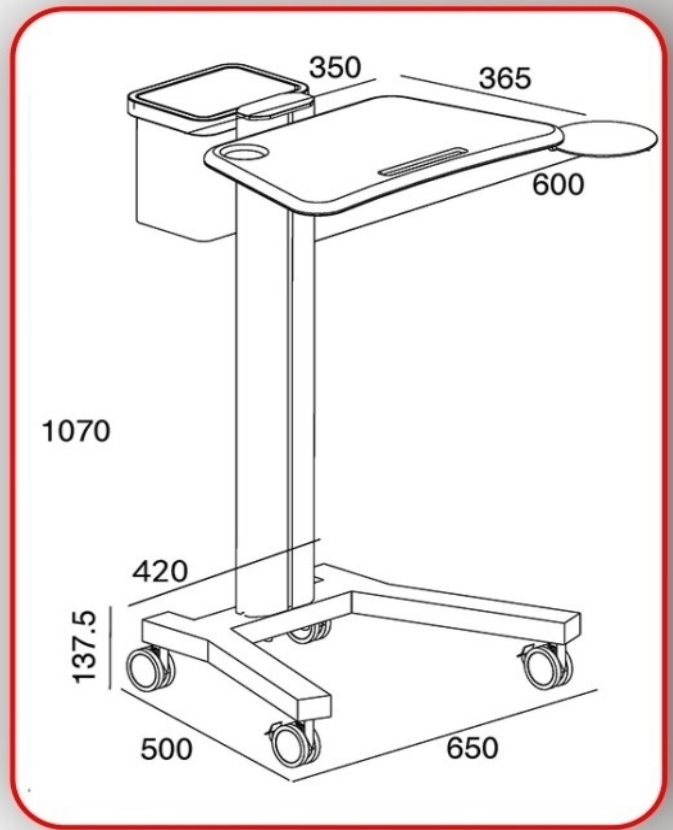

An ergonomically designed height adjustable laptop cum printer cart that delivers point of care technology improving workflow and increasing accuracy. with metal base and aluminium pole. Rugged construction and space saving accessibility. Is perfect in any environment patient emergency & operating rooms, labs, radiology, nurses stations wherever patient data or images need to be accessed.

LAPTOP & PROJECTOR CARTS

Height Adjustable

LPC04

- Product Size: 650 (L)*500(W)*1070(H) mm
- Color Silver
- Max Capacity 40kgs
- Material: Aluminium frame.+metal base +MDF shelf
- Cable Management
- Seating & standing position adjustment with socket outlet & storage box
- Optional Parts: CPU holder, Printer Shelf, Basket

Comfortably work in Siting position.

Comfortably work in Standing position.

4 socket outlet on pole

for high grade lockable castors

RIFE TECHNOLOGIES

Delhi Office:
362, Vardhman Plaza - II, J-Block, Community Centre, Rajouri Garden, New Delhi - 110027