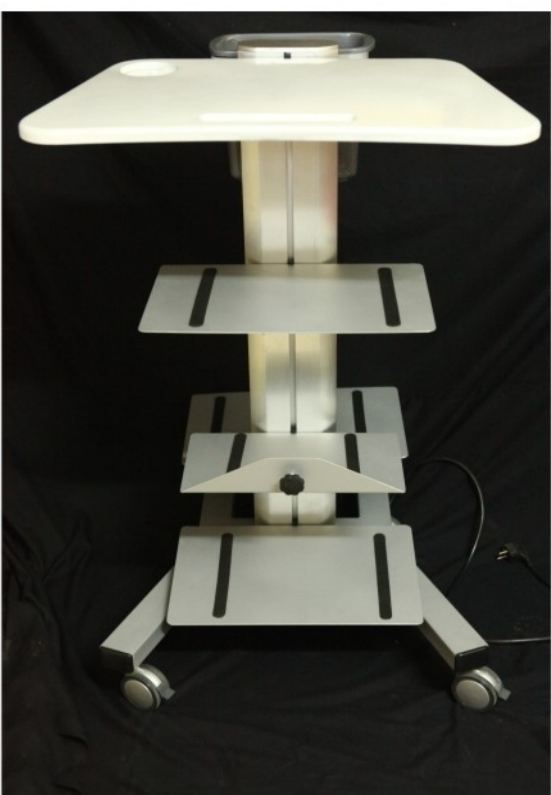

Laptop Mobile Cart LPC04

Available Colors

Silver

Black

Description

With this laptop mobile cart or Laptop cart or laptop table, you can enjoy the ideal solution for multitasking individuals. the need of your easy access of Laptop or Tablet over laptop cart will fulfilled by this cart that provide you mobile solutions with laptop mount and arm. Laptop mobile Cart or notebook computer cart will help to work in sit-stand position. Useful in labs, school, hospitals , office and even home .

An ergonomically designed height adjustable laptop cum printer cart that delivers point of care technology improving workflow and increasing accuracy. with metal base and aluminium pole. Rugged construction and space saving accessibility. Is perfect in any environment patient emergency & operating rooms, labs, radiology, nurses stations wherever patient data or images need to be accessed.

LAPTOP & PROJECTOR CARTS

Height Adjustable

LPC04

- Product Size: 650 (L)*500(W)*1070(H) mm
- Color Silver
- Max Capacity 40kgs
- Material: Aluminium frame.+metal base +MDF shelf
- Cable Management
- Seating & standing position adjustment with socket outlet & storage box
- Optional Parts: CPU holder, Printer Shelf, Basket

Comfortably work in Siting position.

Comfortably work in Standing position.

4 socket outlet on pole

for high grade lockable castors

RIFE TECHNOLOGIES

Delhi Office:
362, Vardhman Plaza - II, J-Block, Community Centre, Rajouri Garden, New Delhi - 110027