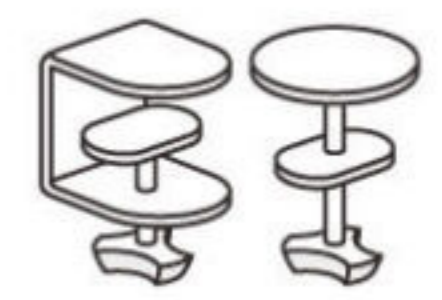

Single Monitor Desk Mount - **LMSPMS**

Adjust your monitor to an ergonomic position and free up desk space with this single monitor mount. Increase viewing comfort and help reduce eye, back and neck strain. The spring arm tension can be adjusted to suit the weight of the monitors, allowing fingertip height adjustment for swift and easy adjustments.

Gas Spring Monitor Arms

LMS-PMS

Screen Size
17"-32"

VESA Compatible
75x75 100x100

Screen Rotation
360°

Tilt Range
+35°~-35°

Swivel Range
+90°~-90°

Weight Capacity
8kg/17.6lbs

Cable Management

Curved TV

Clamp & Grommet
Installation

Available Colors

Screen Size
17"-32"

VESA Compatible
75x75 100x100

Screen Rotation
360°

Tilt Range
+35°~-35°

Swivel Range
+90°~-90°

Weight Capacity
8kg/17.6lbs

Cable Management

Curved TV

Clamp & Grommet
Installation