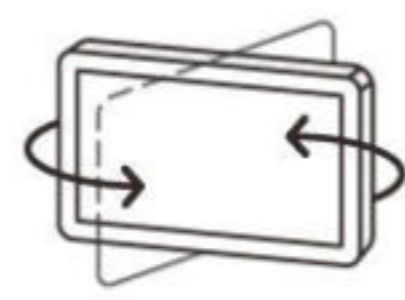

Single Monitor Desk Mount - **LMSPMS**

Adjust your monitor to an ergonomic position and free up desk space with this single monitor mount. Increase viewing comfort and help reduce eye, back and neck strain. The spring arm tension can be adjusted to suit the weight of the monitors, allowing fingertip height adjustment for swift and easy adjustments.

Gas Spring Monitor Arms

LMS-PMS

Screen Size
17"-32"

VESA Compatible
75x75 100x100

Screen Rotation
360°

Tilt Range
+35°~-35°

Swivel Range
+90°~-90°

Weight Capacity
8kg/17.6lbs

Cable Management

Curved TV

Clamp & Grommet
Installation

Available Colors

Screen Size
17"-32"

VESA Compatible
75x75 100x100

Screen Rotation
360°

Tilt Range
+35°~-35°

Swivel Range
+90°~-90°

Weight Capacity
8kg/17.6lbs

Cable Management

Curved TV

Clamp & Grommet
Installation