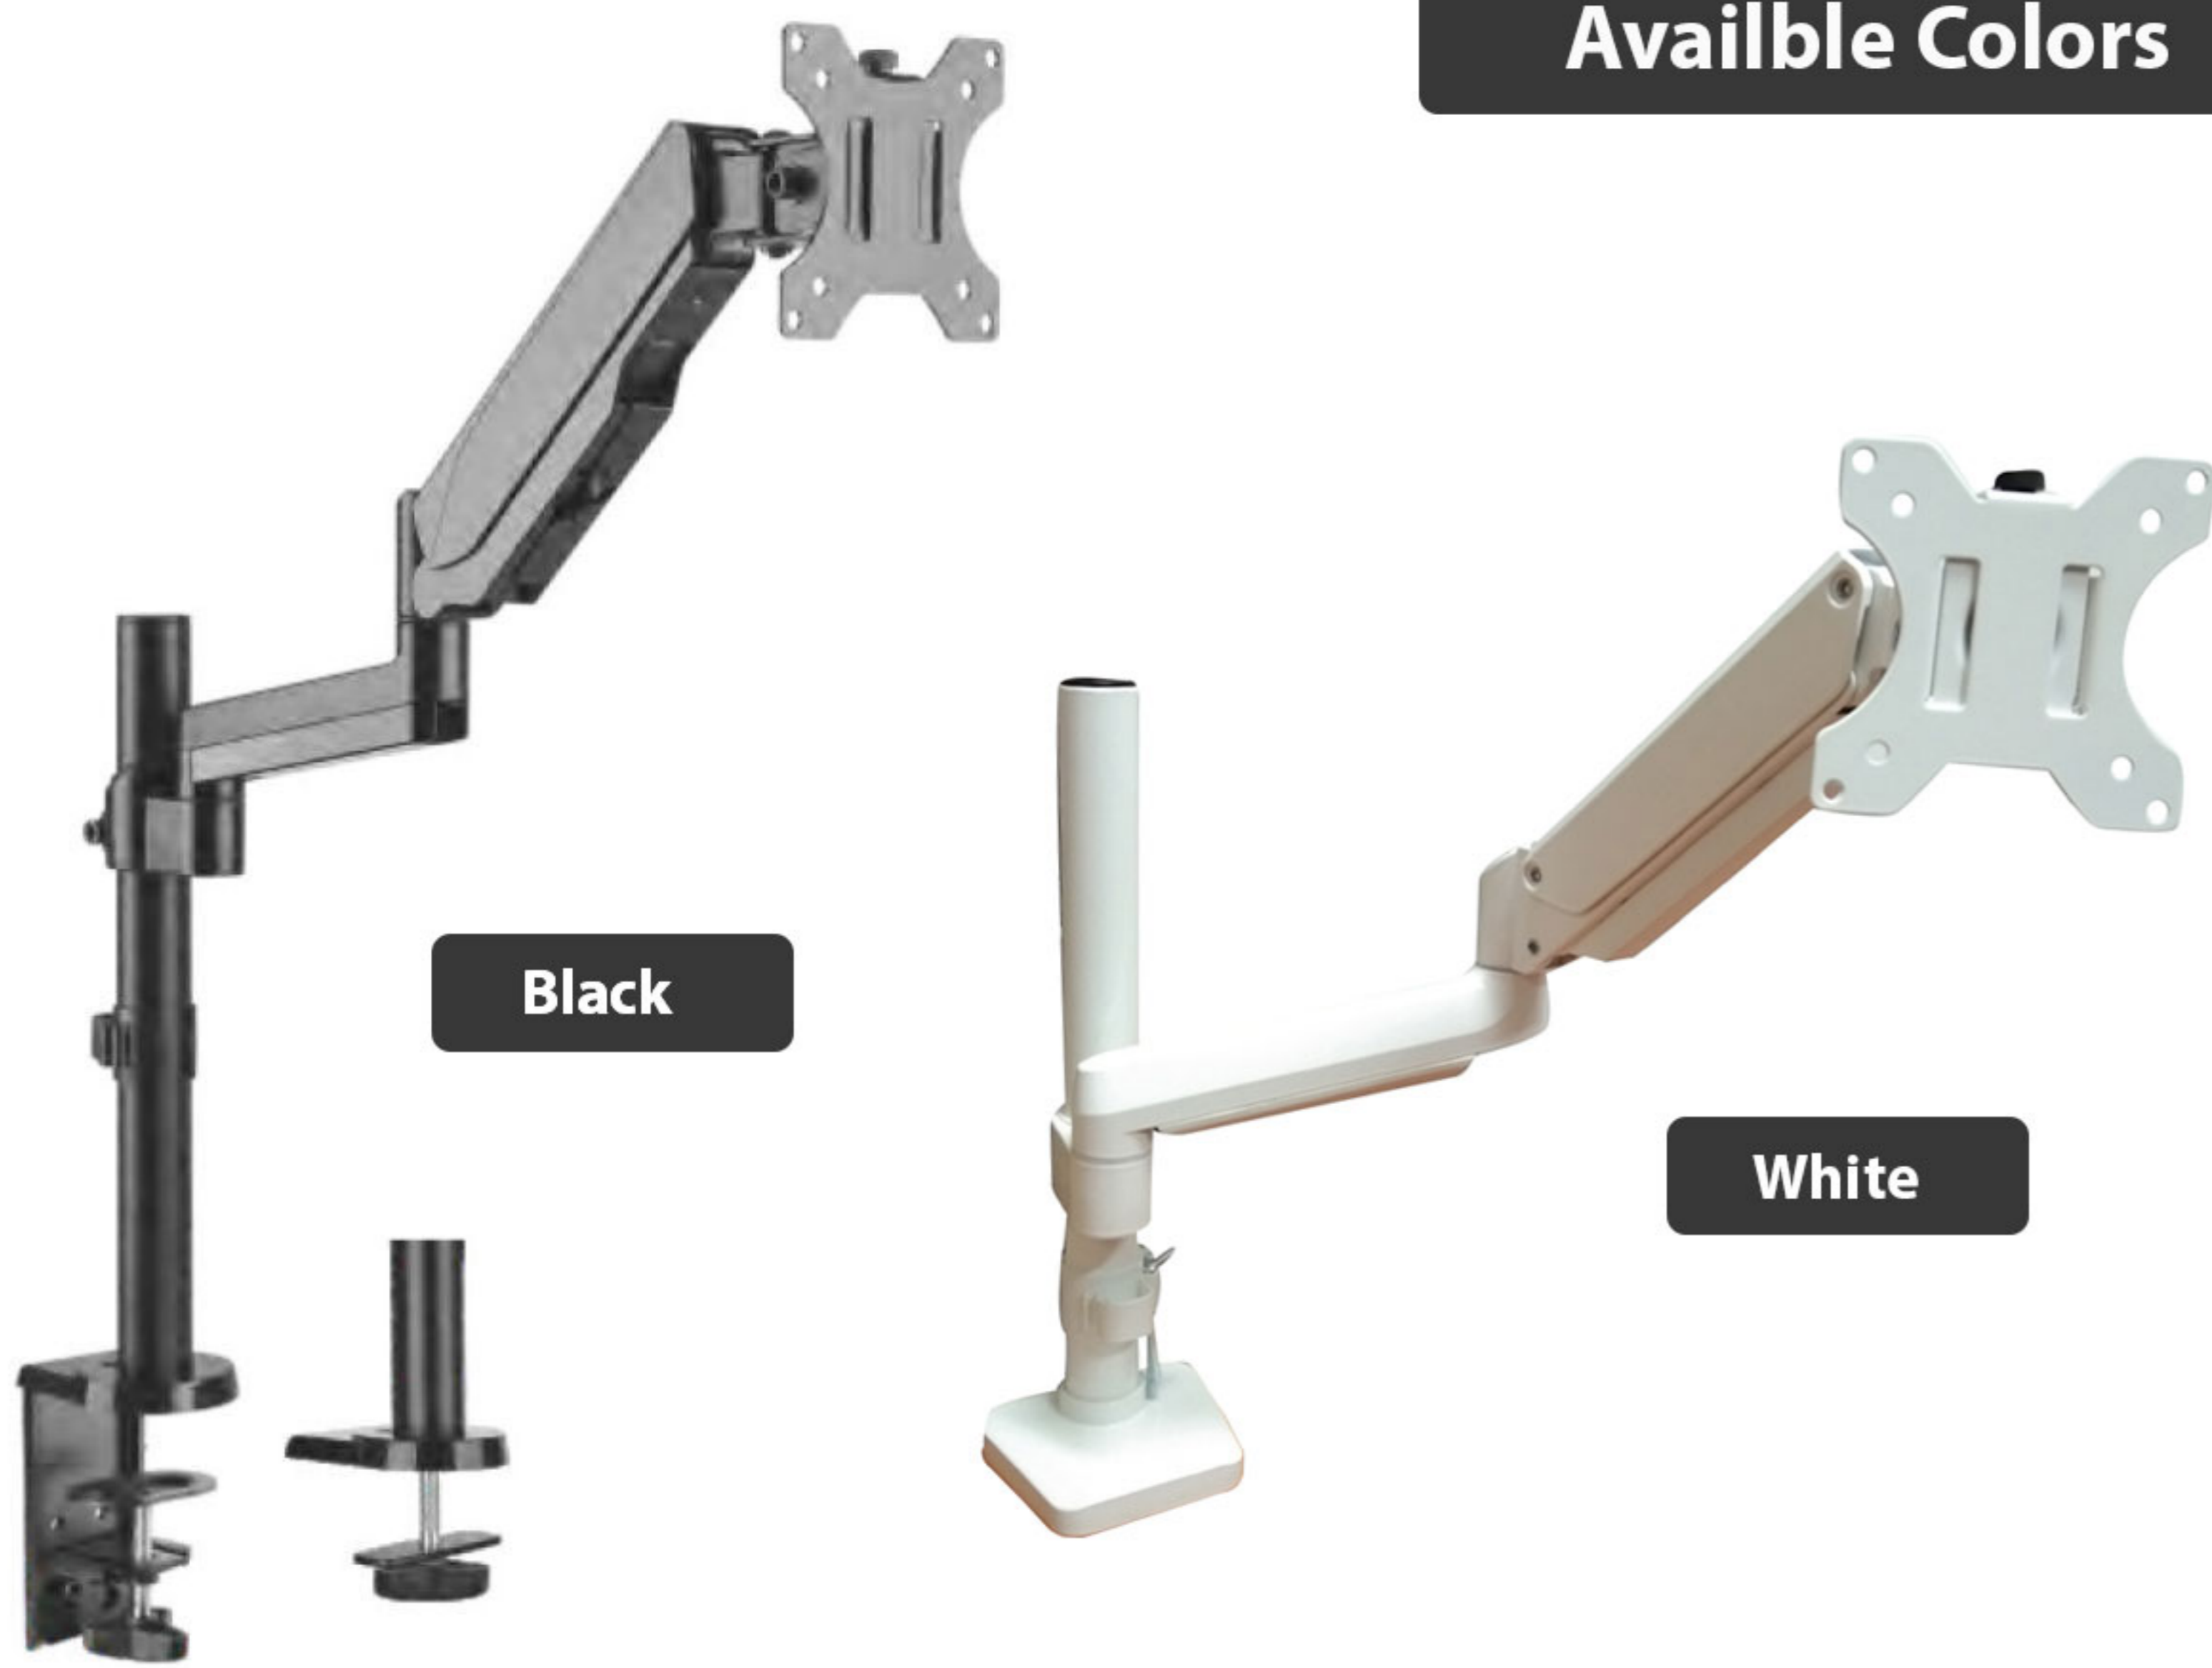

Single Monitor Desk Mount - **LMSPMS**

Adjust your monitor to an ergonomic position and free up desk space with this single monitor mount. Increase viewing comfort and help reduce eye, back and neck strain. The spring arm tension can be adjusted to suit the weight of the monitors, allowing fingertip height adjustment for swift and easy adjustments.

Gas Spring Monitor Arms

LMS-PMS

Screen Size
17"-32"

VESA Compatible
75x75 100x100

Screen Rotation
360°

Tilt Range
+35°~-35°

Swivel Range
+90°~-90°

Weight Capacity
8kg/17.6lbs

Cable Management

Curved TV

Clamp & Grommet
Installation

Available Colors

Screen Size
17"-32"

VESA Compatible
75x75 100x100

Screen Rotation
360°

Tilt Range
+35°~-35°

Swivel Range
+90°~-90°

Weight Capacity
8kg/17.6lbs

Cable Management

Curved TV

Clamp & Grommet
Installation