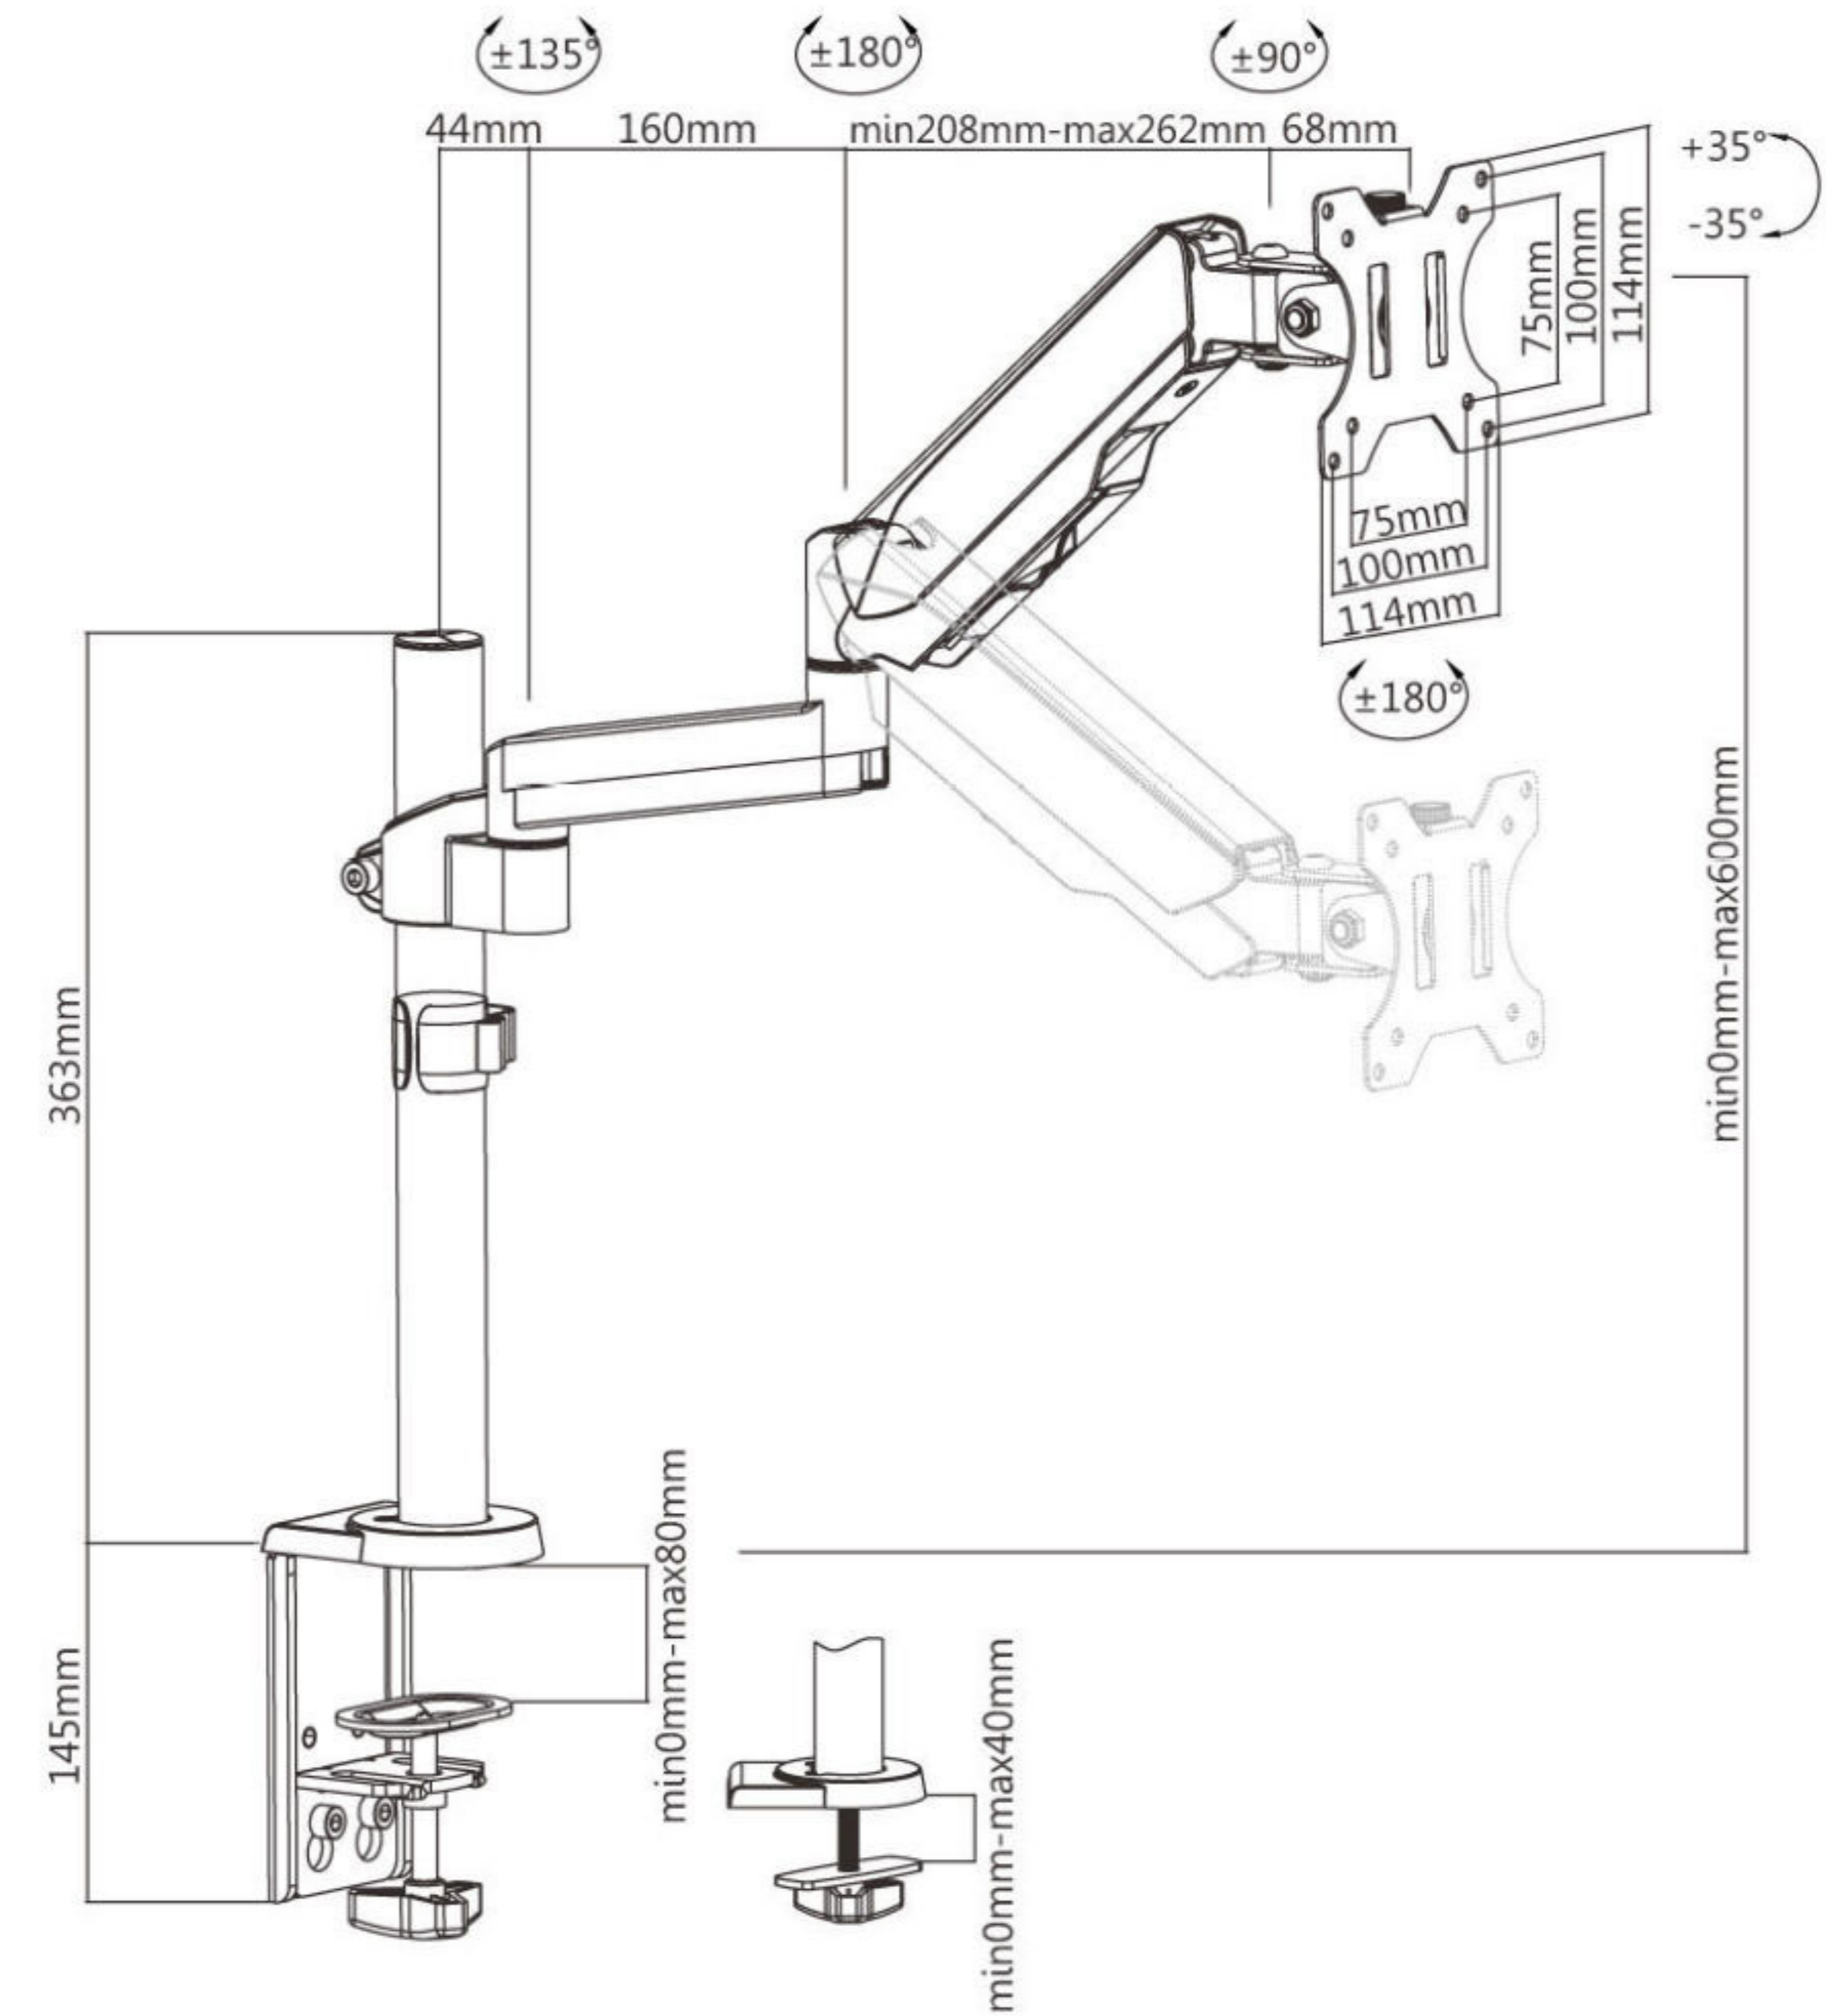

Single Monitor Desk Mount - **LMSPMS**

Adjust your monitor to an ergonomic position and free up desk space with this single monitor mount. Increase viewing comfort and help reduce eye, back and neck strain. The spring arm tension can be adjusted to suit the weight of the monitors, allowing fingertip height adjustment for swift and easy adjustments.

Gas Spring Monitor Arms

LMS-PMS

Screen Size
17"-32"

VESA Compatible
75x75 100x100

Screen Rotation
360°

Tilt Range
+35°~-35°

Swivel Range
+90°~-90°

Weight Capacity
8kg/17.6lbs

Cable Management

Curved TV

Clamp & Grommet
Installation

Available Colors

Screen Size
17"-32"

VESA Compatible
75x75 100x100

Screen Rotation
360°

Tilt Range
+35°~-35°

Swivel Range
+90°~-90°

Weight Capacity
8kg/17.6lbs

Cable Management

Curved TV

Clamp & Grommet
Installation