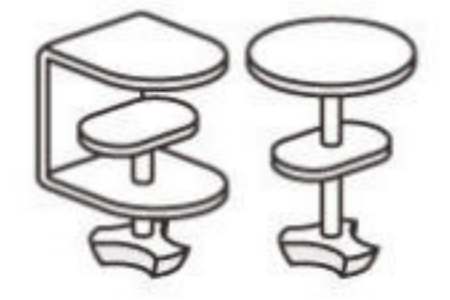

Single Monitor Desk Mount - **LMSPMS**

Adjust your monitor to an ergonomic position and free up desk space with this single monitor mount. Increase viewing comfort and help reduce eye, back and neck strain. The spring arm tension can be adjusted to suit the weight of the monitors, allowing fingertip height adjustment for swift and easy adjustments.

Gas Spring Monitor Arms

LMS-PMS

Screen Size
17"-32"

VESA Compatible
75x75 100x100

Screen Rotation
360°

Tilt Range
+35°~-35°

Swivel Range
+90°~-90°

Weight Capacity
8kg/17.6lbs

Cable Management

Curved TV

Clamp & Grommet
Installation

Available Colors

Screen Size
17"-32"

VESA Compatible
75x75 100x100

Screen Rotation
360°

Tilt Range
+35°~-35°

Swivel Range
+90°~-90°

Weight Capacity
8kg/17.6lbs

Cable Management

Curved TV

Clamp & Grommet
Installation