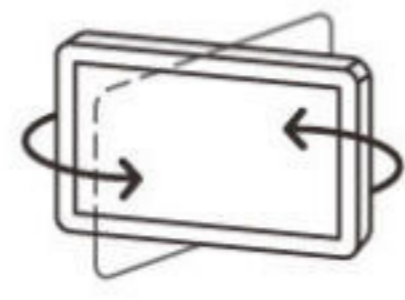

Single Monitor Desk Mount - **LMSPMS**

Adjust your monitor to an ergonomic position and free up desk space with this single monitor mount. Increase viewing comfort and help reduce eye, back and neck strain. The spring arm tension can be adjusted to suit the weight of the monitors, allowing fingertip height adjustment for swift and easy adjustments.

Gas Spring Monitor Arms

LMS-PMS

Screen Size
17"-32"

VESA Compatible
75x75 100x100

Screen Rotation
360°

Tilt Range
+35°~-35°

Swivel Range
+90°~-90°

Weight Capacity
8kg/17.6lbs

Cable Management

Curved TV

Clamp & Grommet
Installation

Available Colors

Screen Size
17"-32"

VESA Compatible
75x75 100x100

Screen Rotation
360°

Tilt Range
+35°~-35°

Swivel Range
+90°~-90°

Weight Capacity
8kg/17.6lbs

Cable Management

Curved TV

Clamp & Grommet
Installation