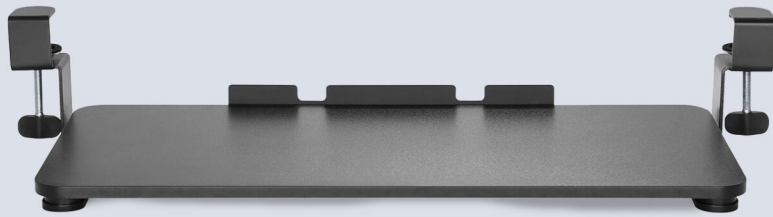

Clamp-On Adjustable Keyboard Tray

The adjustable keyboard tray is built of sturdy wood with solid metal rails to withstand prolonged, everyday use. The ergonomic design helps keep your wrists and hands properly aligned for long-term use and fatigue reduction. provides valuable desk space by adding a lower-tier surface for the keyboard, mouse, and other small items.

KBD-C

Track Mounted Design: Slide your new keyboard tray under your desk and out of the way when not in use.

The ergonomic tray provides 26.4" x 11.8" (670x300mm) space, plenty of room for your keyboard and mouse and any other accessories

Table Mounting Clamp with Rubber Pad: avoids damaging your furniture with Safety Ledge Stopper: prevents your devices from slipping

The tray extends a maximum of 8.9" from the edge of your desk

Cable Management

Keep potentially messy cords organized and out of the way for a clean appearance.

Thumbscrew clamps effortlessly attach to any desktop surface up to 0.4 inches thick, with no tools required.

Specifications