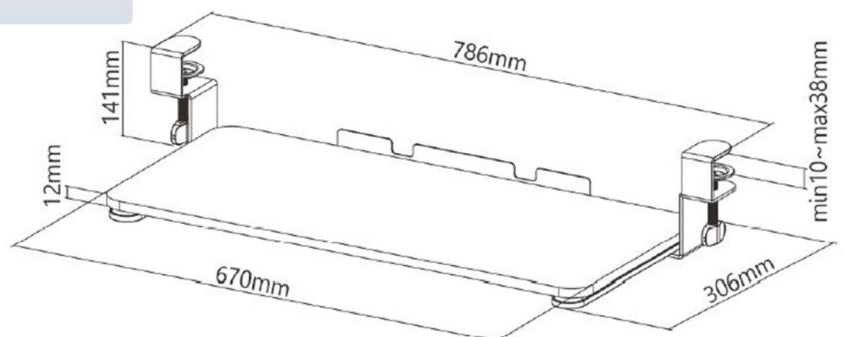

Dimensions

Contact us

India: Rife Technologies, 362, Vardhaman Plaza - II, J Block Community Center, Rajouri Garden, Delhi - 110027, India
E-mail: sales@rifeindia.com, Website: www.lcdtvstandsindia.com, www.rifeindia.com, Tel: +91-9899250704

Hongkong: Ergonomic Corporation Hongkong Limited, 1102, 11th floor, 33 hysen Avenue, Lee Garden one, Causeway Bay, Hongkong
E-mail: sales@ergoshopping.com, Website: www.ergoshopping.com, Tel: 852-98226451