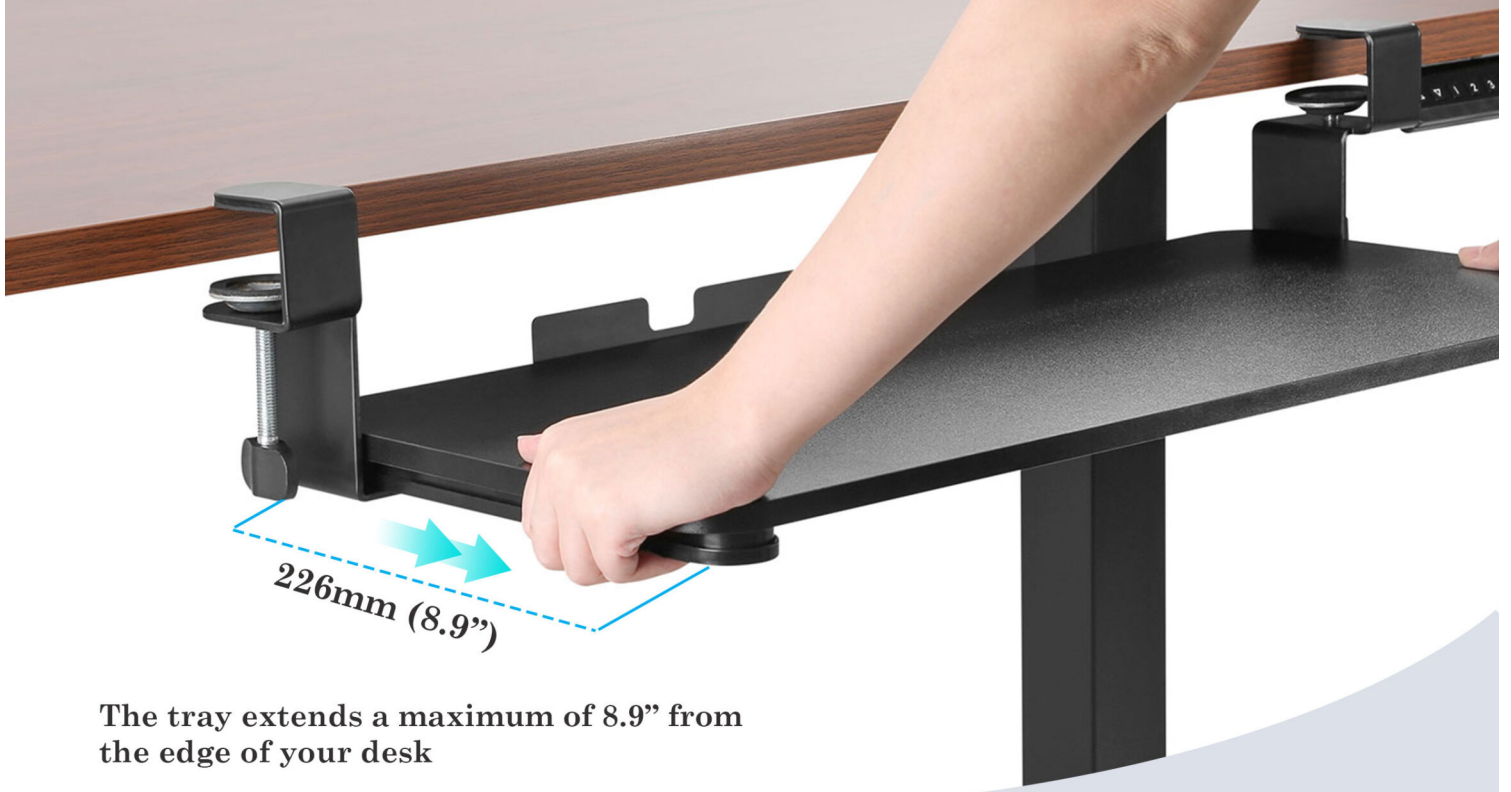

Clamp-On Adjustable Keyboard Tray

The adjustable keyboard tray is built of sturdy wood with solid metal rails to withstand prolonged, everyday use. The ergonomic design helps keep your wrists and hands properly aligned for long-term use and fatigue reduction. provides valuable desk space by adding a lower-tier surface for the keyboard, mouse, and other small items.

KBD-C

Track Mounted Design: Slide your new keyboard tray under your desk and out of the way when not in use.

The ergonomic tray provides 26.4" x 11.8" (670x300mm) space, plenty of room for your keyboard and mouse and any other accessories

Table Mounting Clamp with Rubber Pad: avoids damaging your furniture with Safety Ledge Stopper: prevents your devices from slipping

The tray extends a maximum of 8.9" from the edge of your desk

Cable Management

Keep potentially messy cords organized and out of the way for a clean appearance.

Thumbscrew clamps effortlessly attach to any desktop surface up to 0.4 inches thick, with no tools required.

Specifications