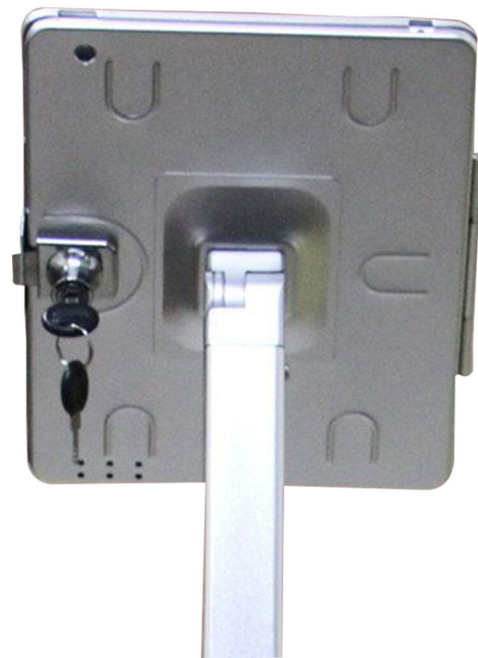

## iPad Floor Stand

Ipad Floor Stand or floor mount or tablet stand is a best fit solution for mounting the ipad in office or home or for advertising . this ipad mount provide you an ergonomic posture in your workstation while you are working on. the soft pad to protect ipads and tablet pc from scratches. work universal for 9.7" tablet pc. mounting support are made of aluminum alloy, making prop more strong. and its metal texture makes it nicer.

The Soft Pad to protect ipads and tablet pc from scratches, work universal for 9.7" tablet pc.

Mounting support are made of aluminum alloy, making prop more strong. and its metal texture makes it nicer

iPad Floor Stand

Heavy duty base stand reliably and easily movable

Compatible for iPad2/3/4

Adjustable & Flexible Bracket  
and Rotating 360°

1. Holder: Alluminum Alloy
2. Tube: Aluminium Alloy
3. Tube Surface: Oxidation
4. Base : Iron
5. Holder with lock
6. Tube Size: 110X3.5X3.5cm
7. Holder Size: 24.6X19.2CM