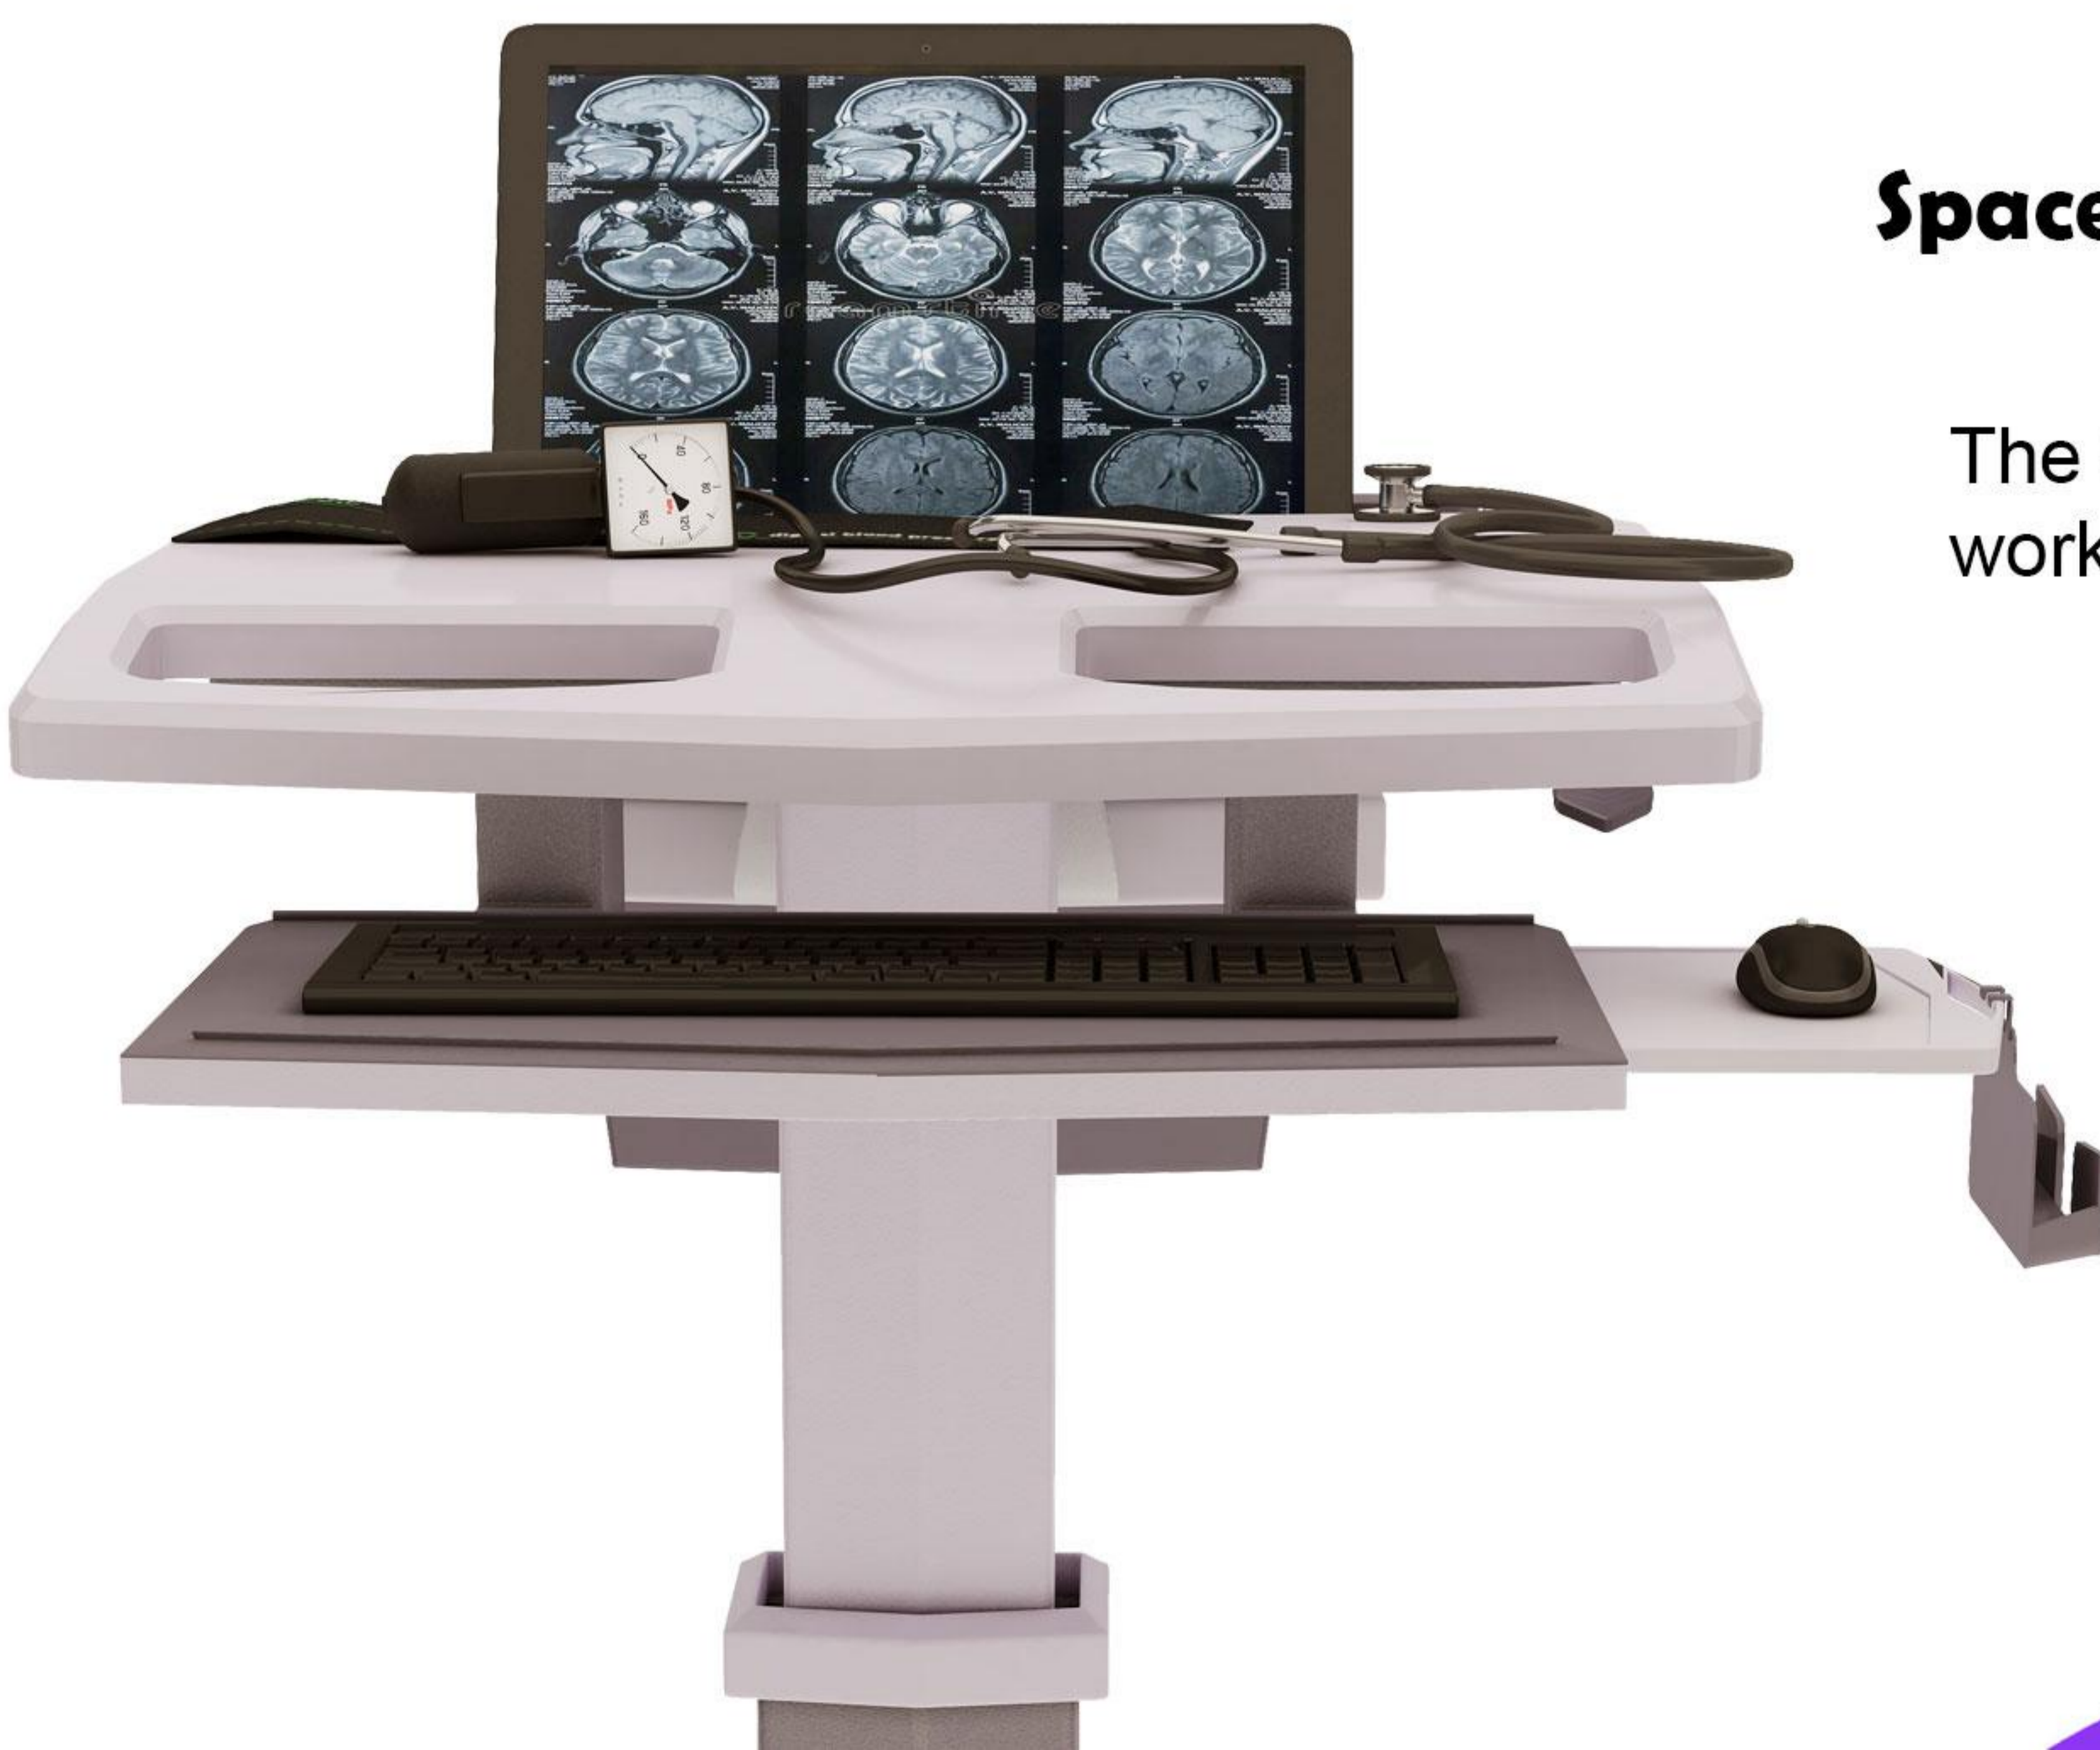

## Description

LCD Medical cart and trolley or hospital computer cart or mobile workstation, this all in one cart is ready to serve you as per your day-to-day need in Hospital or your workstation. The Lockable caster insure hassle-free movement from one room to another and the lock system reduces the risk of accidental movement. This mobile workstation or computer cart is all one solution.

## Easy to Move

Holds your laptop in a secure lockable cabinet and even hides your cables. The heavy-duty casters allow the stand to move to where you need it.

## Height Adjustment

Simple height adjustment through a lever make your work place and day more comfortable and gives you a perfect viewing position.

## Space for Keyboard and Mouse

The Space for keyboard and mouse in cart make your work easy and effortless to operate laptop.

**Storage Basket**