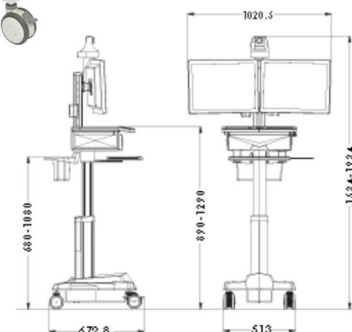

Model:
HSC03-b