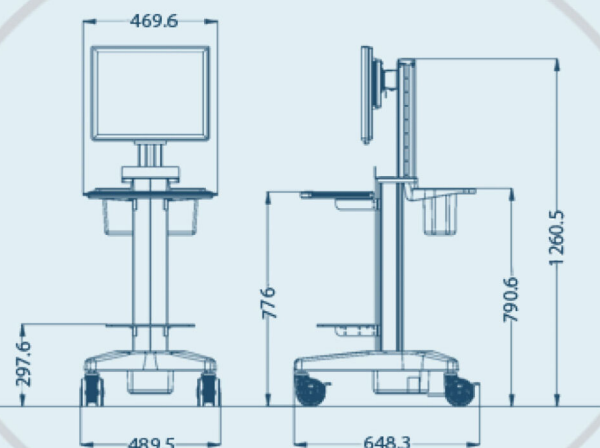

Model:
HSC03-b