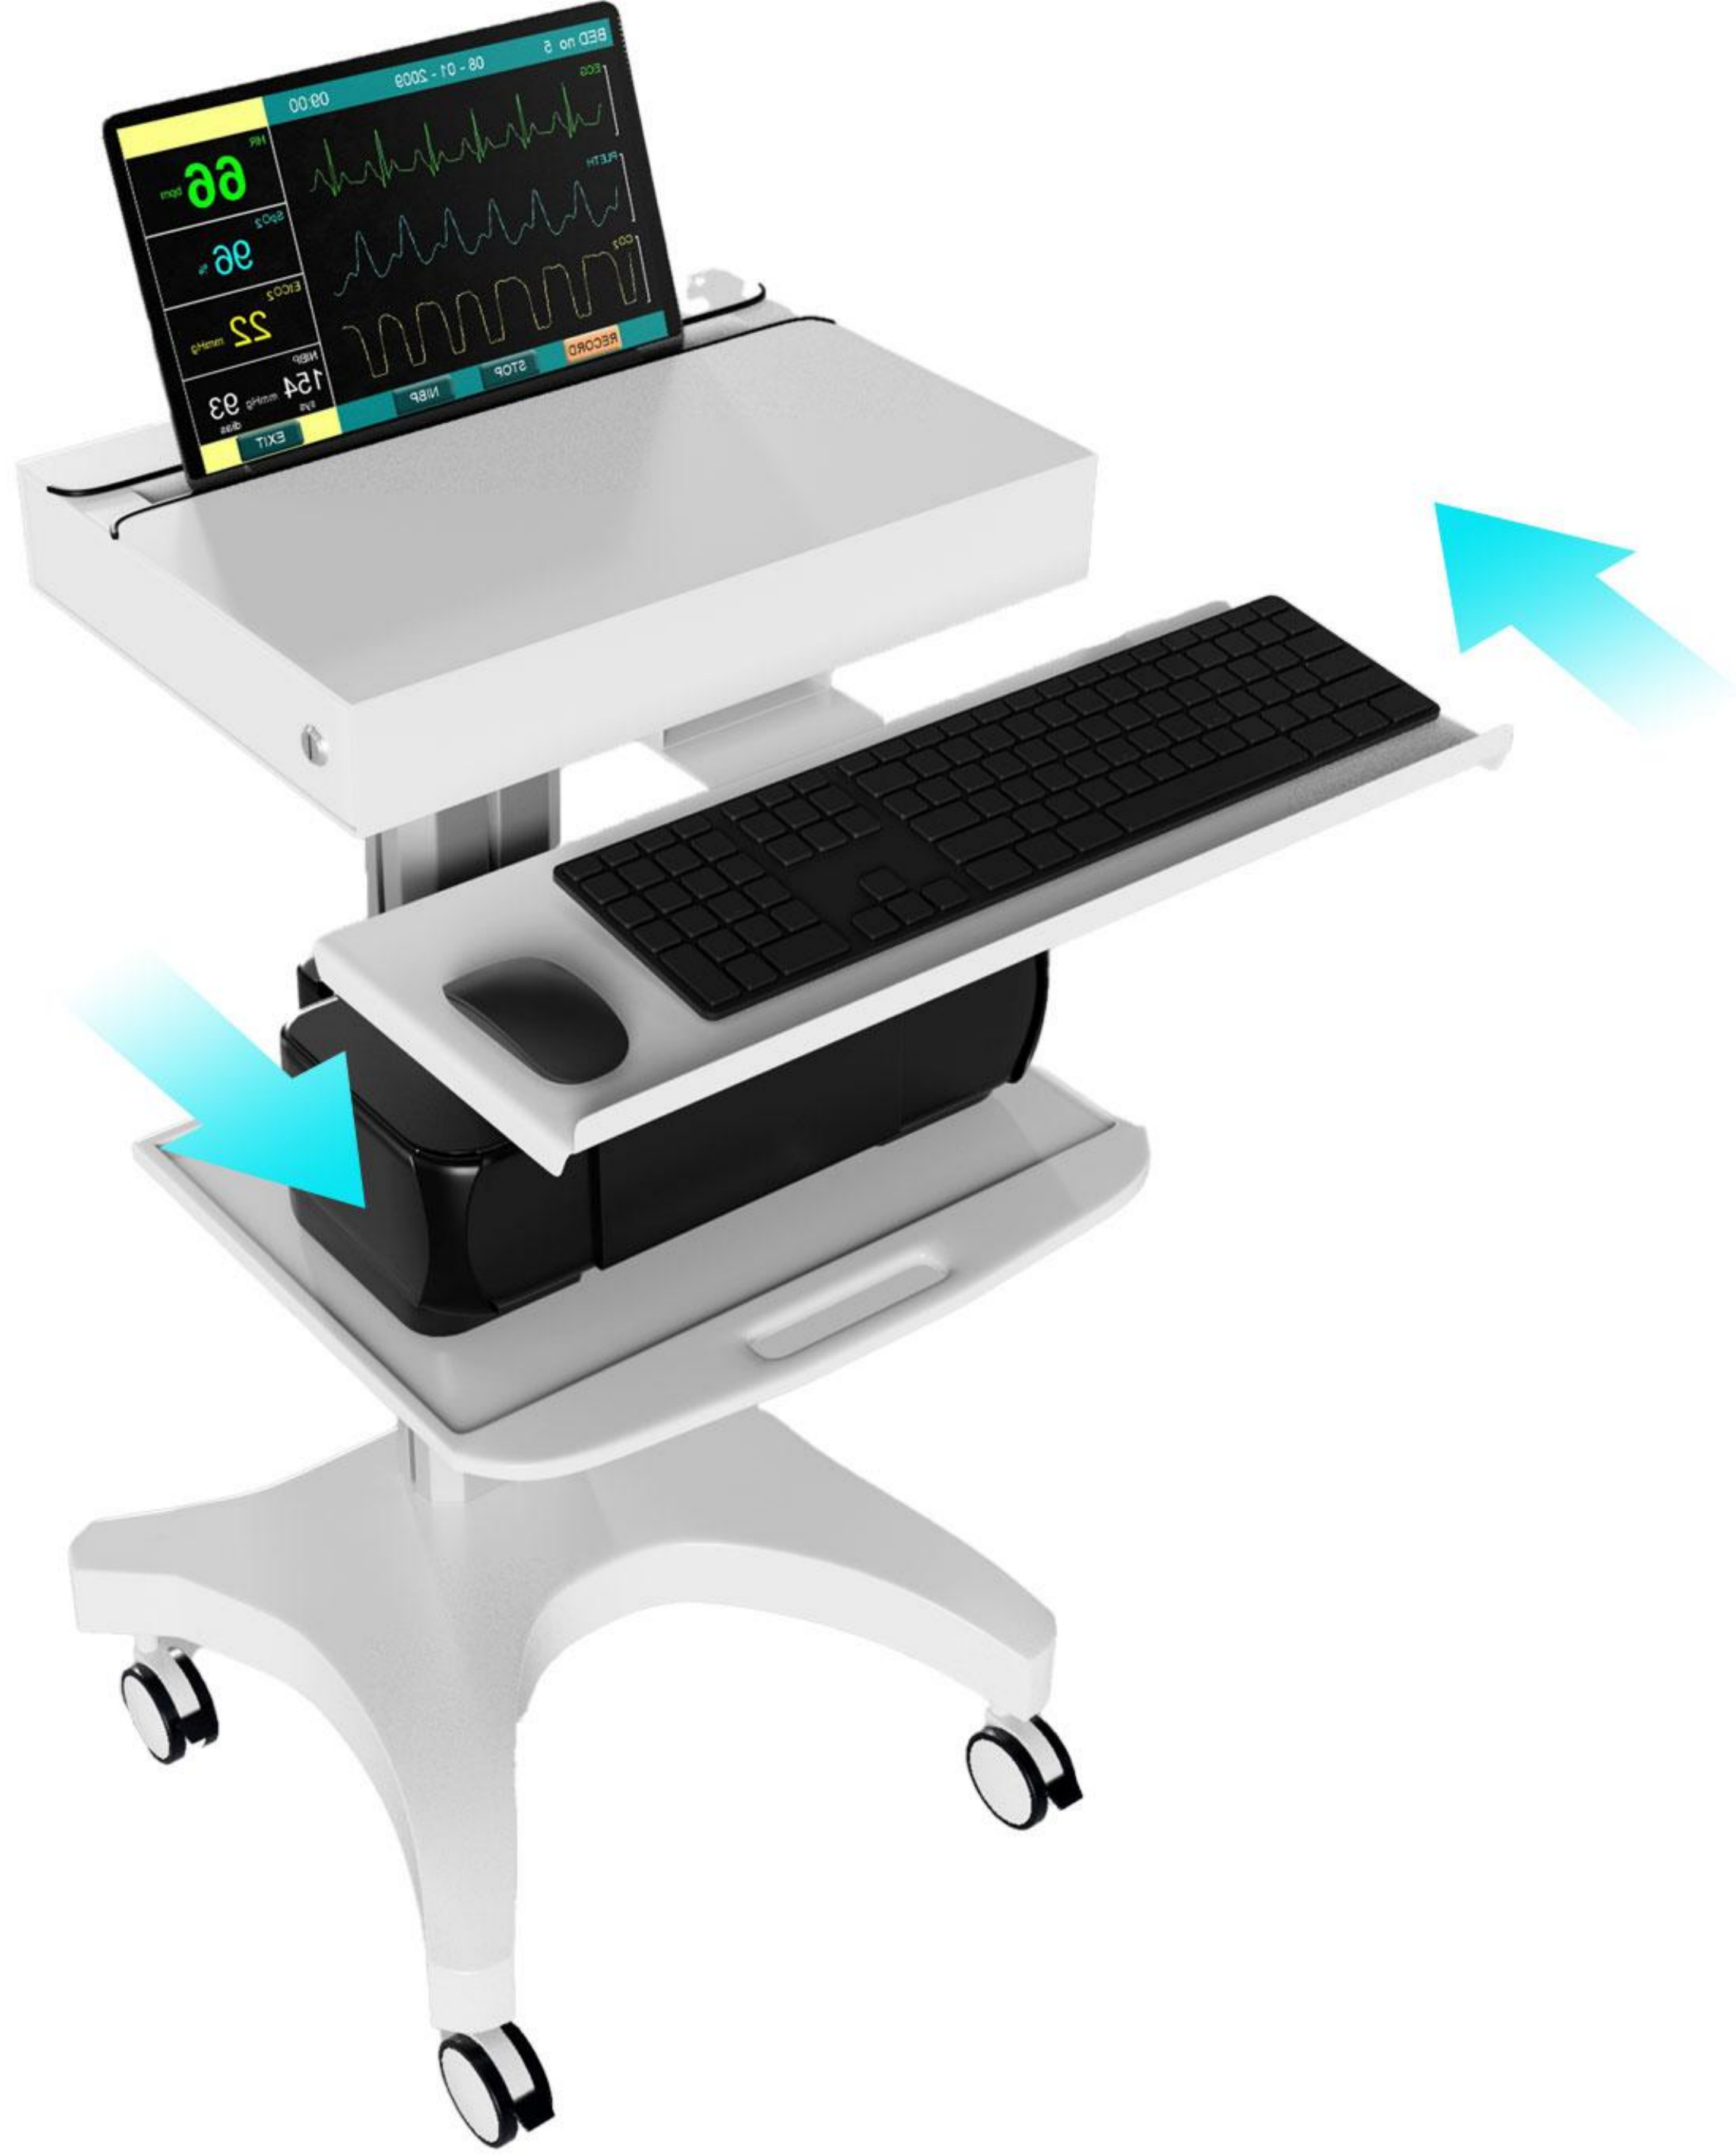

Laptop Telemedicine Cart With Lockable Wheels

This medical computer cart makes an efficient mobile workstation that can appeal to many businesses. The wheels allow this trolley to effortlessly move to anywhere and 4 lockable wheels allow you to lock in place as a stationary desk. Mobile workstations are often found in busy environments such as doctor's offices, labs, and hospitals. Comfortably position a keyboard on the pull-out tray and set up your mouse on either side to accommodate left or right-handed users. Wheel this computer cart into your office for an adjustable and ergonomic way to stay on top of your workload each day.

Accommodates Widescreen laptop with 17" screen
Pull-out keyboard storage and mouse stage

This model is fitted with wheels for easy movement and 4pcs with the lock while working

Help to improve workflow efficiency and upgrade patient care.

The height-adjustable working area is comfortable for sitting or standing users.

holds your laptop in a secure lockable cabinet and even hides your cables.

The cart is easily height adjustment conceals and routes cables. Hide the top of your cable to keep the workplace nice, tidy, and easy to clean.

Specifications

1. Base: 23.6W x 22D inches
2. Weight: 40 kg
3. Material: Steel, Plastic
4. Pull-Out Shelf: 23.6W x 16.5D inches
5. Support Laptop Size: up to 17-inches

www.rifeindia.com

Contact us

India: Rife Technologies, 362, Vardhaman Plaza - II, J Block Community Center, Rajouri Garden, Delhi - 110027, India
 E-mail: sales@rifeindia.com, Website: www.lcdtvstandsindia.com, www.rifeindia.com, Tel: +91-9899250704