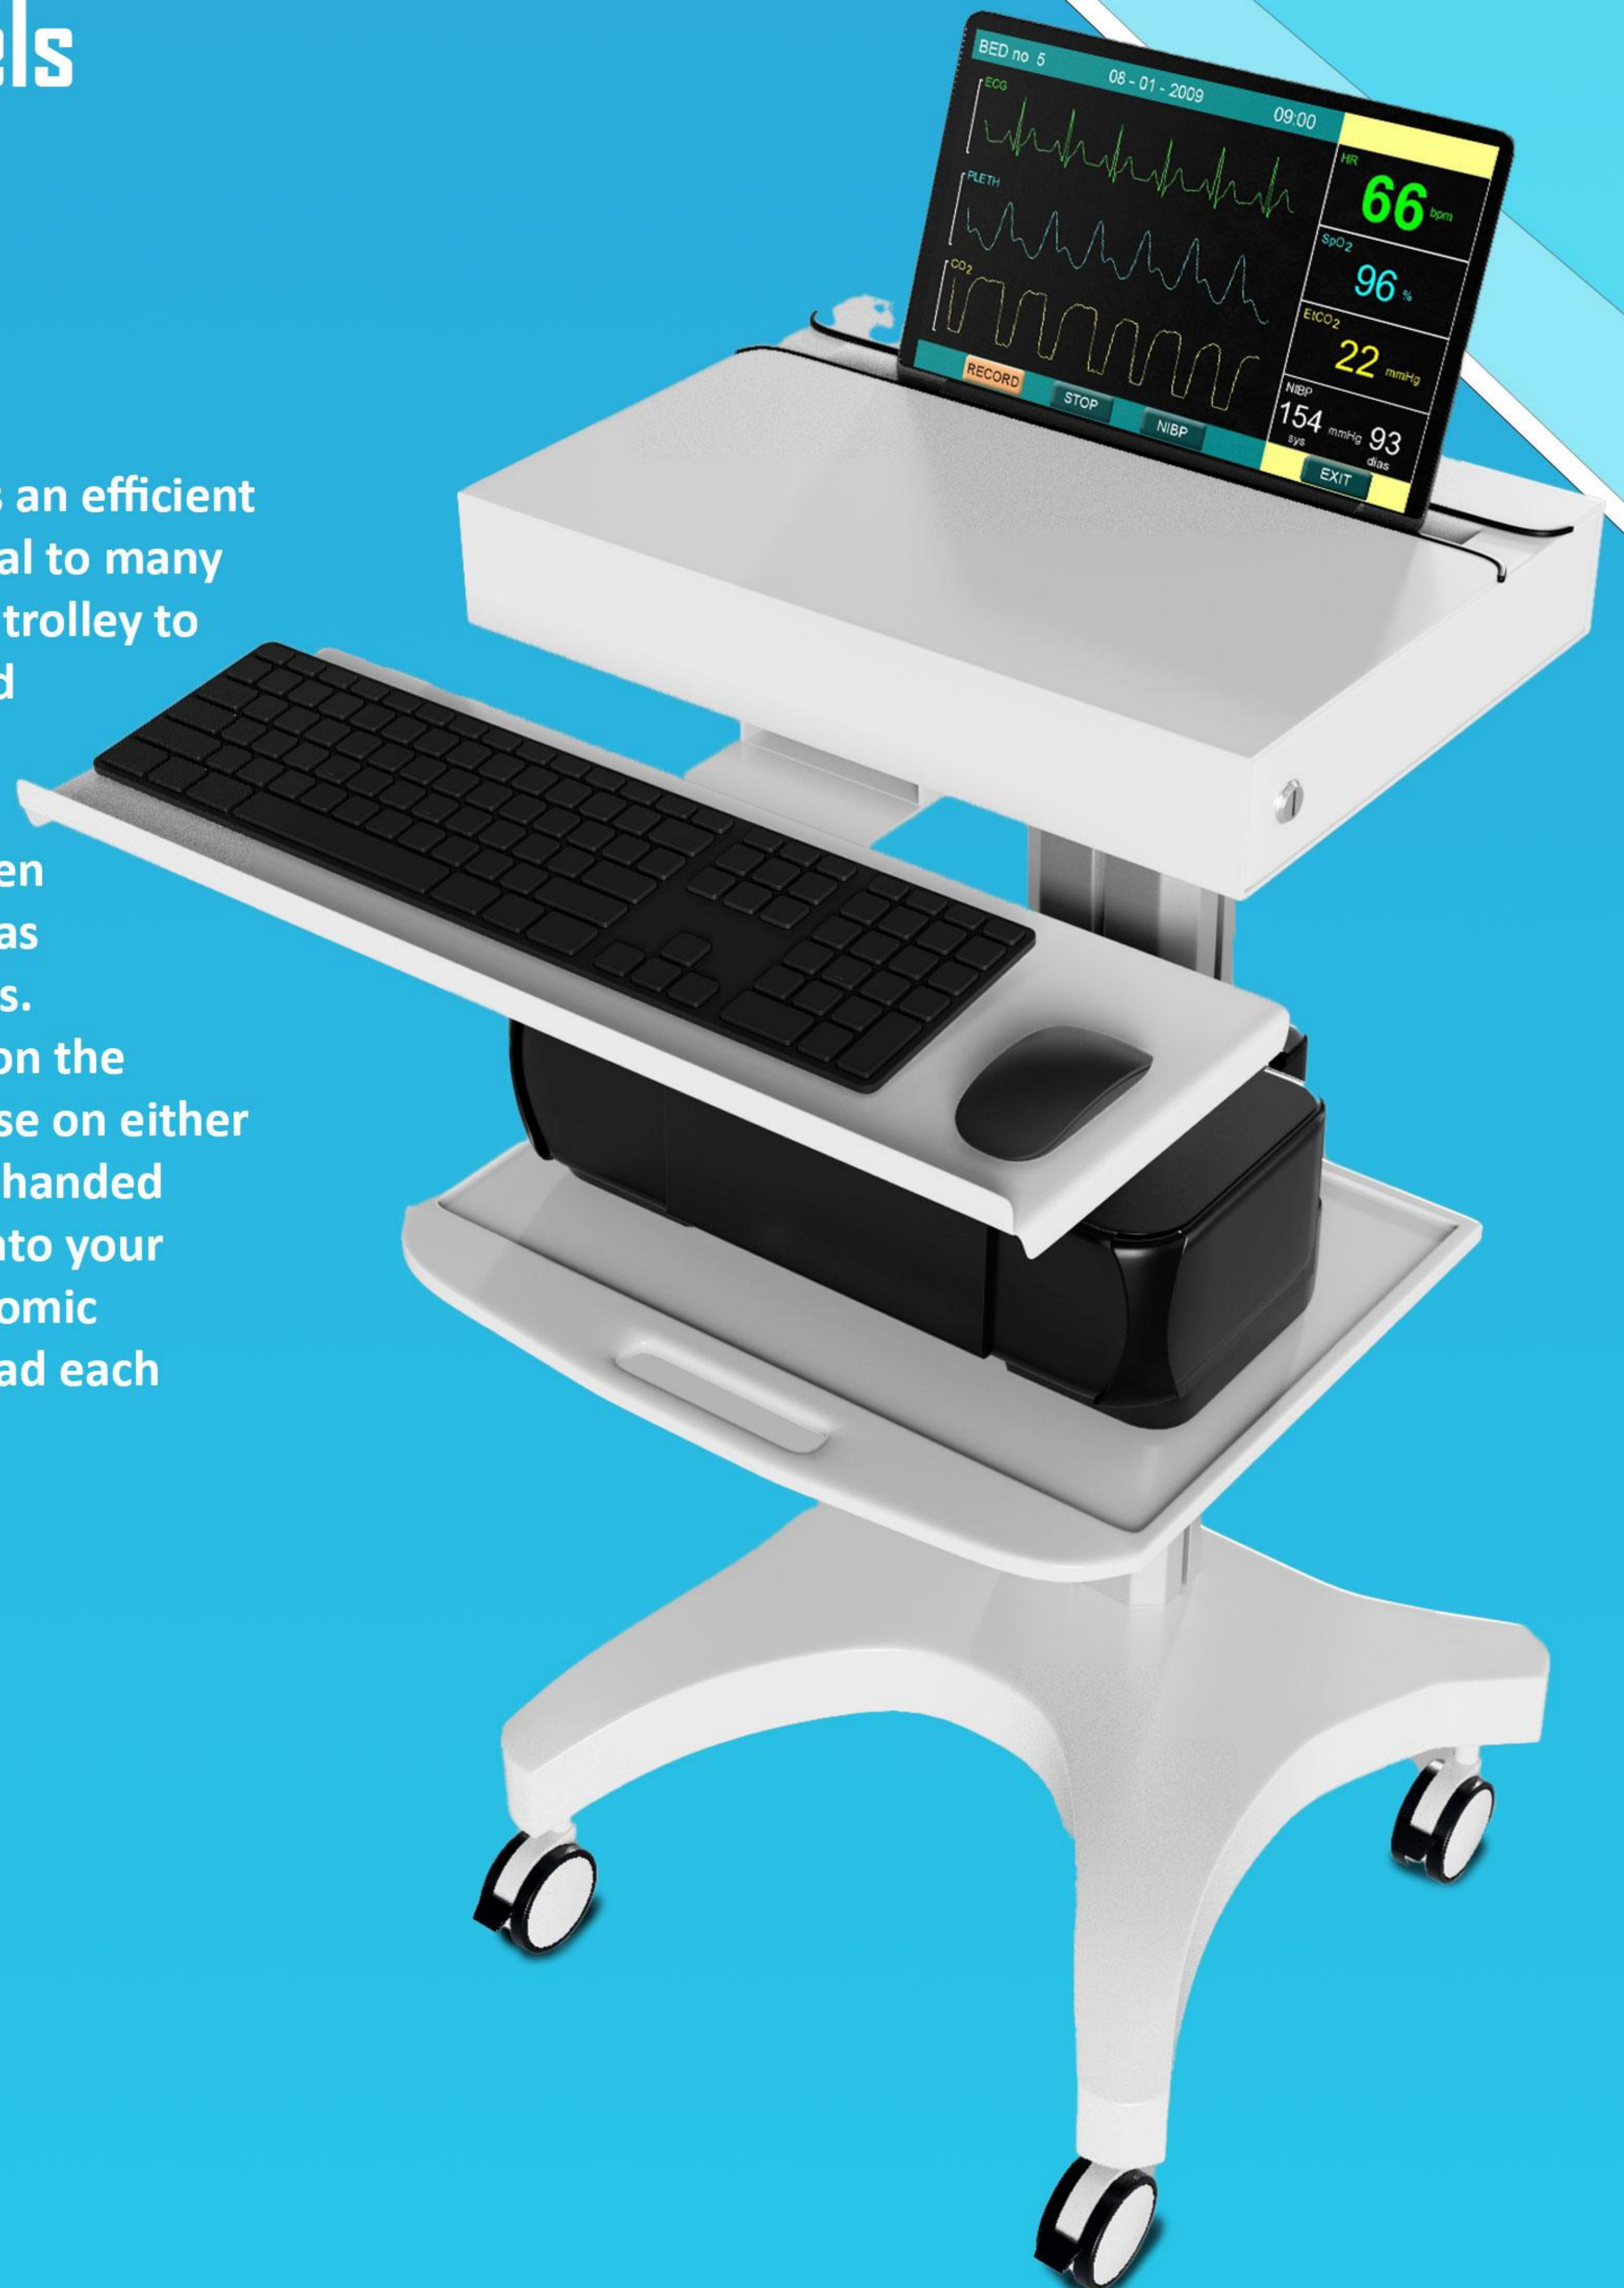

Laptop Telemedicine Cart With Lockable Wheels

This medical computer cart makes an efficient mobile workstation that can appeal to many businesses. The wheels allow this trolley to effortlessly move to anywhere and 4 lockable wheels allow you to lock in place as a stationary desk. Mobile workstations are often found in busy environments such as doctor's offices, labs, and hospitals. Comfortably position a keyboard on the pull-out tray and set up your mouse on either side to accommodate left or right-handed users. Wheel this computer cart into your office for an adjustable and ergonomic way to stay on top of your workload each day.

Accommodates Widescreen laptop with 17" screen
Pull-out keyboard storage and mouse stage

This model is fitted with wheels for easy movement and 4pcs with the lock while working

Help to improve workflow efficiency and upgrade patient care.

The height-adjustable working area is comfortable for sitting or standing users.

holds your laptop in a secure lockable cabinet and even hides your cables.

The cart is easily height adjustment conceals and routes cables. Hide the top of your cable to keep the workplace nice, tidy, and easy to clean.

Specifications

1. Base: 23.6W x 22D inches
2. Weight: 40 kg
3. Material: Steel, Plastic
4. Pull-Out Shelf: 23.6W x 16.5D inches
5. Support Laptop Size: up to 17-inches

www.rifeindia.com

Contact us

India: Rife Technologies, 362, Vardhaman Plaza - II, J Block Community Center, Rajouri Garden, Delhi - 110027, India
 E-mail: sales@rifeindia.com, Website: www.lcdtvstandsindia.com, www.rifeindia.com, Tel: +91-9899250704