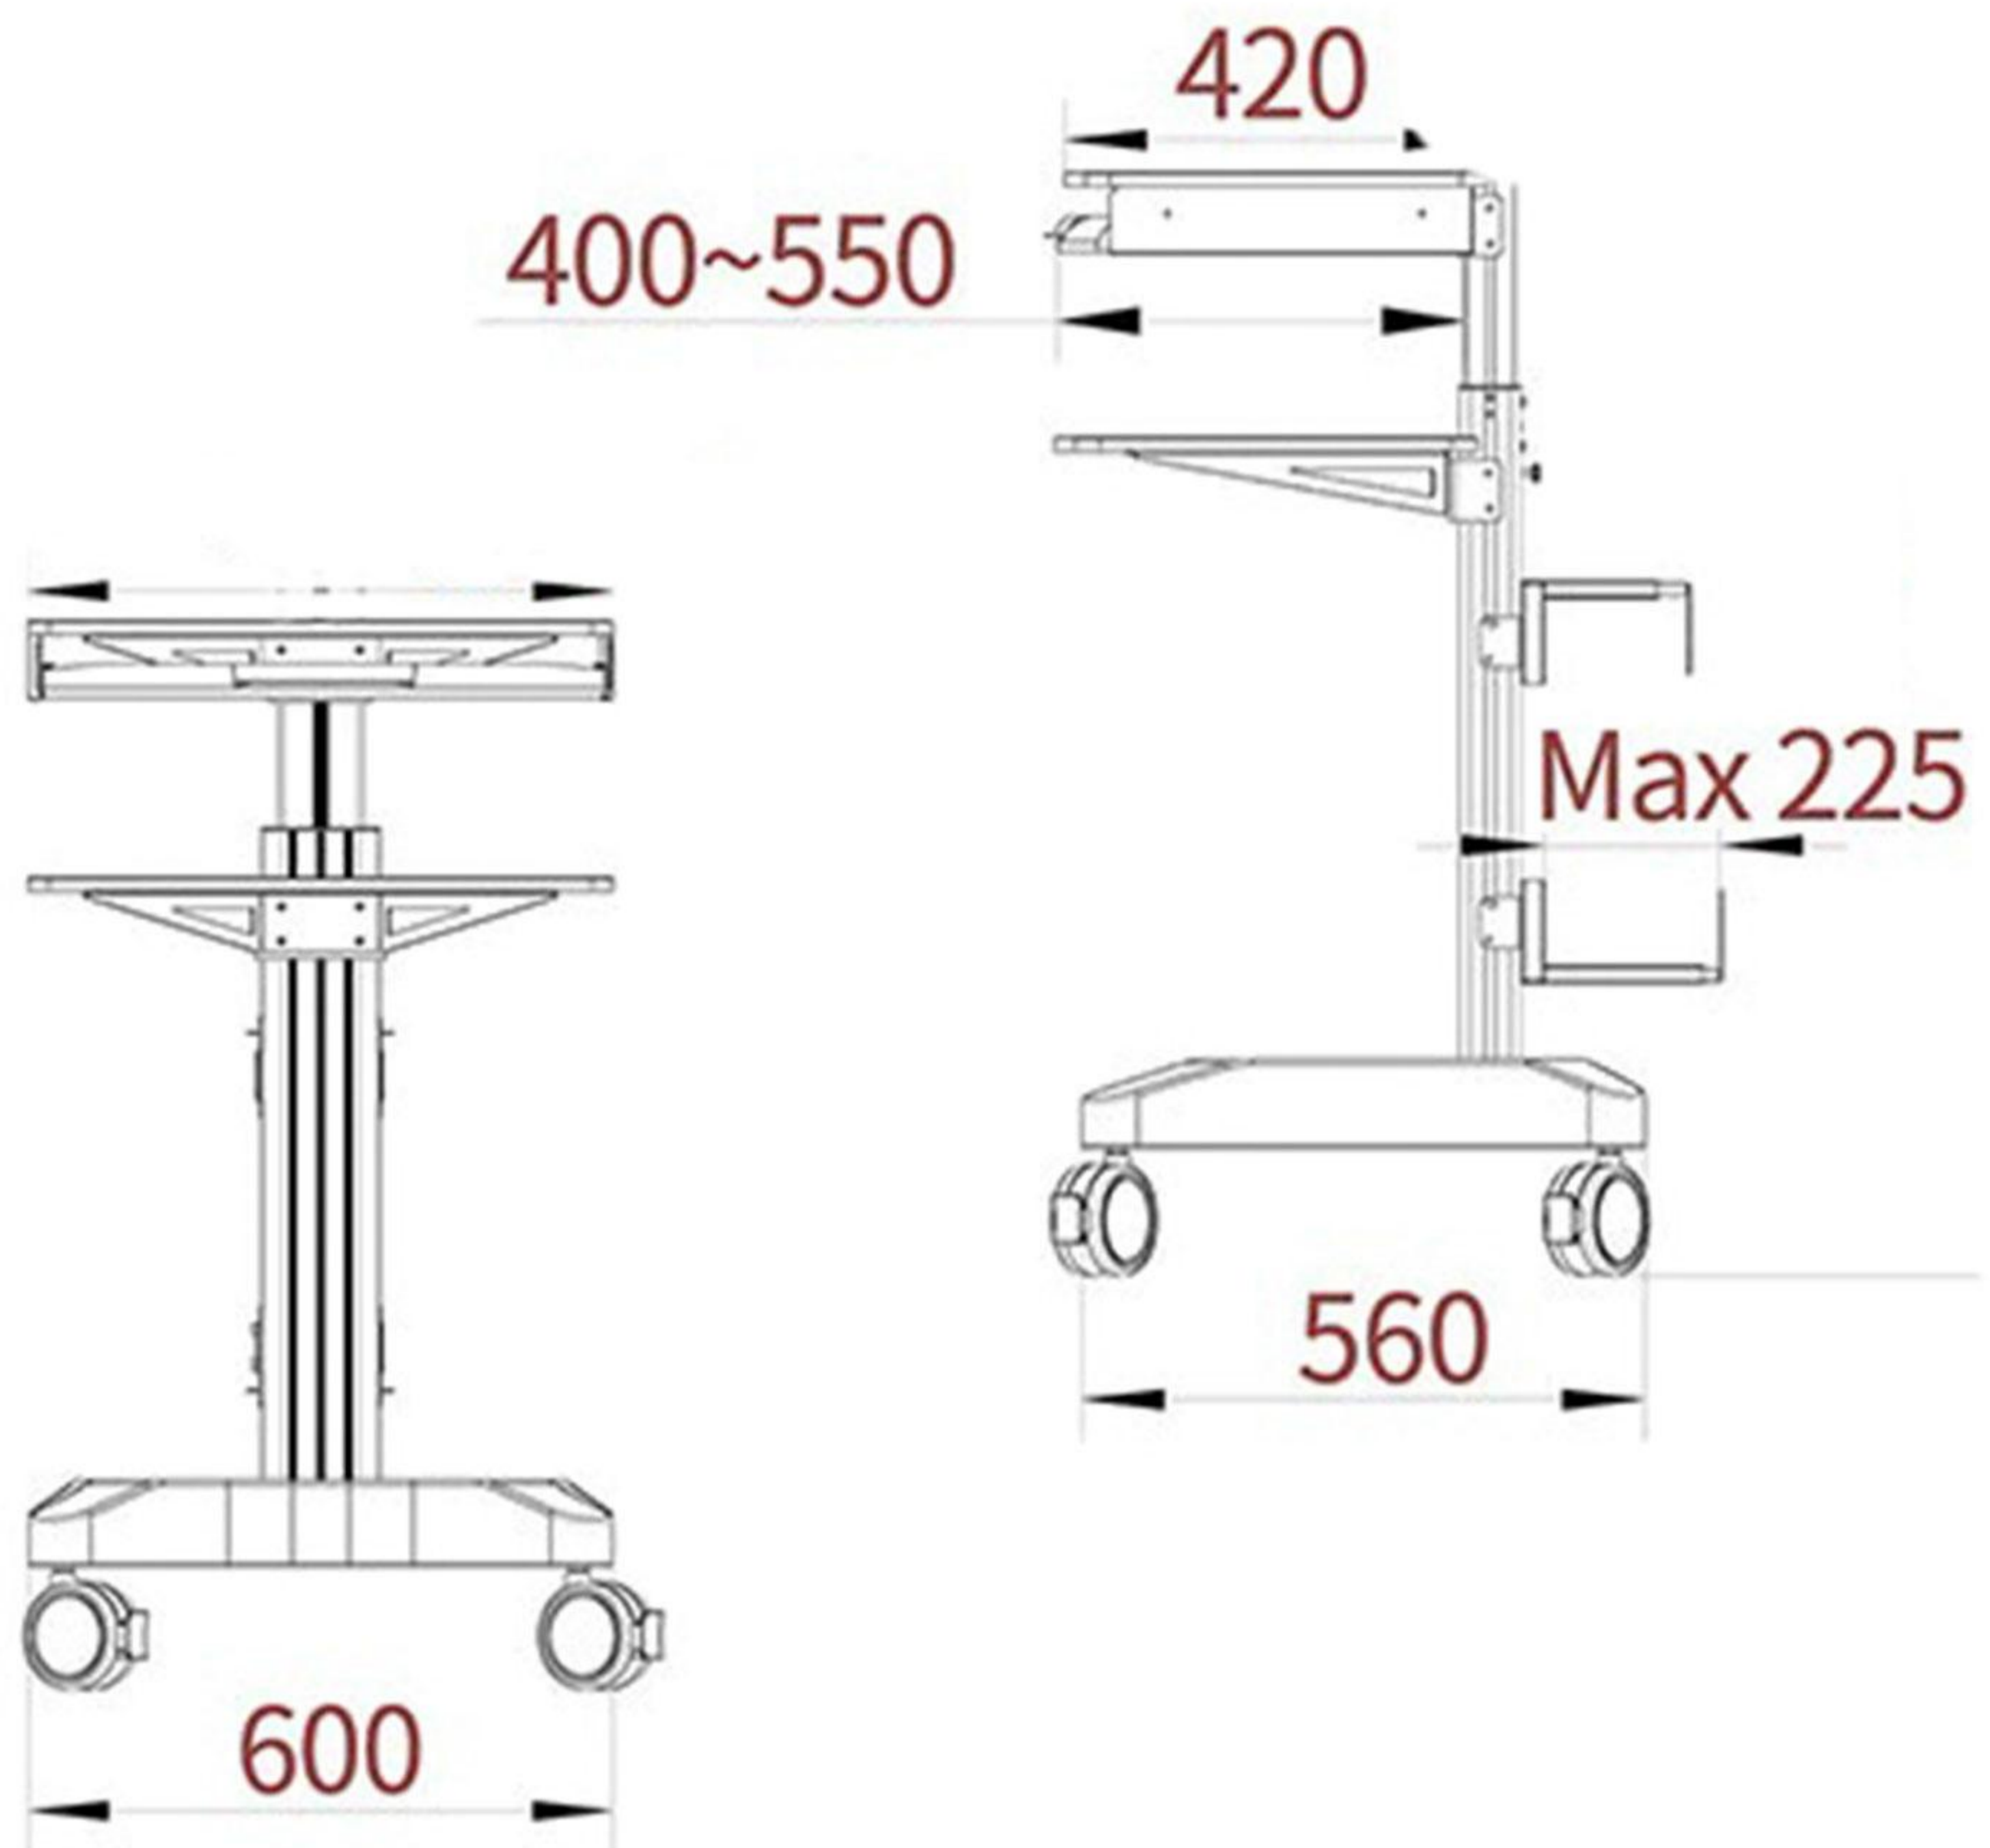

Laptop Telemedicine Cart With Lockable Wheels

This medical computer cart makes an efficient mobile workstation that can appeal to many businesses. The wheels allow this trolley to effortlessly move to anywhere and 4 lockable wheels allow you to lock in place as a stationary desk. Mobile workstations are often found in busy environments such as doctor's offices, labs, and hospitals. Comfortably position a keyboard on the pull-out tray and set up your mouse on either side to accommodate left or right-handed users. Wheel this computer cart into your office for an adjustable and ergonomic way to stay on top of your workload each day.

Accommodates Widescreen laptop with 17" screen
Pull-out keyboard storage and mouse stage

This model is fitted with wheels for easy movement and 4pcs with the lock while working

Help to improve workflow efficiency and upgrade patient care.

The height-adjustable working area is comfortable for sitting or standing users.

holds your laptop in a secure lockable cabinet and even hides your cables.

The cart is easily height adjustment conceals and routes cables. Hide the top of your cable to keep the workplace nice, tidy, and easy to clean.

Specifications

1. Base: 23.6W x 22D inches
2. Weight: 40 kg
3. Material: Steel, Plastic
4. Pull-Out Shelf: 23.6W x 16.5D inches
5. Support Laptop Size: up to 17-inches

www.rifeindia.com

Contact us

India: Rife Technologies, 362, Vardhaman Plaza - II, J Block Community Center, Rajouri Garden, Delhi - 110027, India
 E-mail: sales@rifeindia.com, Website: www.lcdtvstandsindia.com, www.rifeindia.com, Tel: +91-9899250704