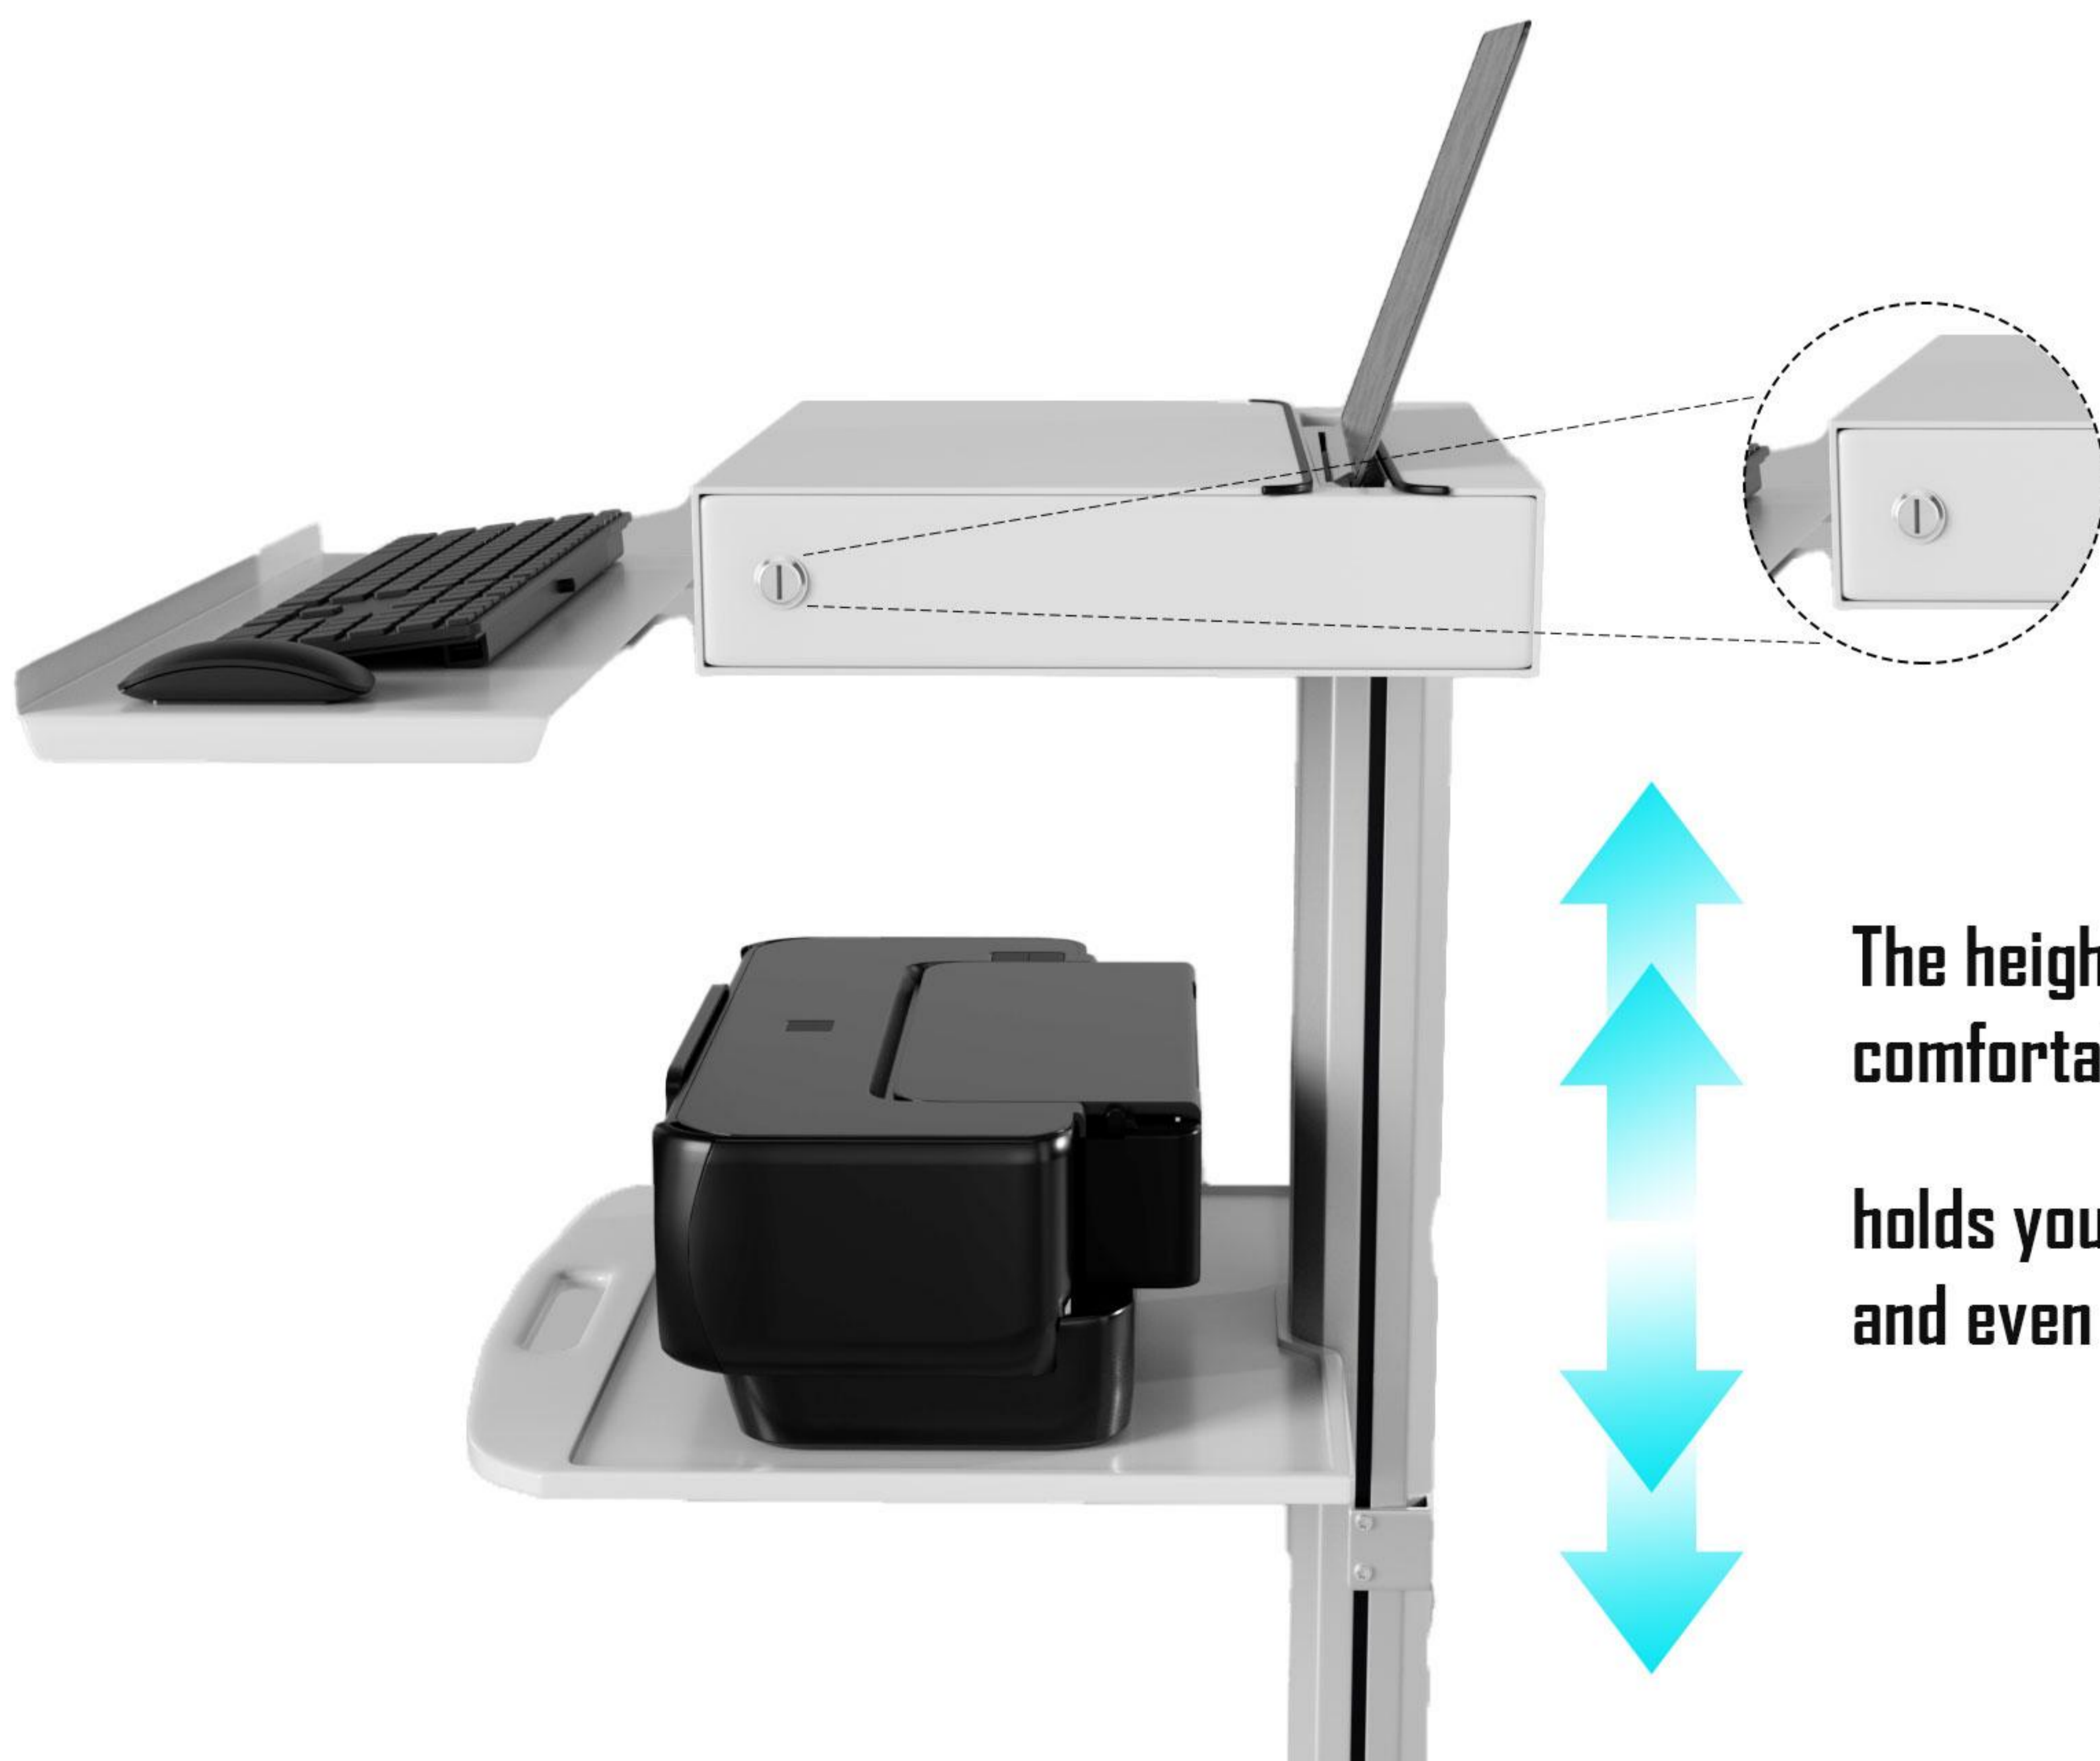

Laptop Telemedicine Cart With Lockable Wheels

This medical computer cart makes an efficient mobile workstation that can appeal to many businesses. The wheels allow this trolley to effortlessly move to anywhere and 4 lockable wheels allow you to lock in place as a stationary desk. Mobile workstations are often found in busy environments such as doctor's offices, labs, and hospitals. Comfortably position a keyboard on the pull-out tray and set up your mouse on either side to accommodate left or right-handed users. Wheel this computer cart into your office for an adjustable and ergonomic way to stay on top of your workload each day.

Accommodates Widescreen laptop with 17" screen
Pull-out keyboard storage and mouse stage

This model is fitted with wheels for easy movement and 4pcs with the lock while working

Help to improve workflow efficiency and upgrade patient care.

The height-adjustable working area is comfortable for sitting or standing users.

holds your laptop in a secure lockable cabinet and even hides your cables.

The cart is easily height adjustment conceals and routes cables. Hide the top of your cable to keep the workplace nice, tidy, and easy to clean.

Specifications

1. Base: 23.6W x 22D inches
2. Weight: 40 kg
3. Material: Steel, Plastic
4. Pull-Out Shelf: 23.6W x 16.5D inches
5. Support Laptop Size: up to 17-inches

www.rifeindia.com

Contact us

India: Rife Technologies, 362, Vardhaman Plaza - II, J Block Community Center, Rajouri Garden, Delhi - 110027, India
 E-mail: sales@rifeindia.com, Website: www.lcdtvstandsindia.com, www.rifeindia.com, Tel: +91-9899250704