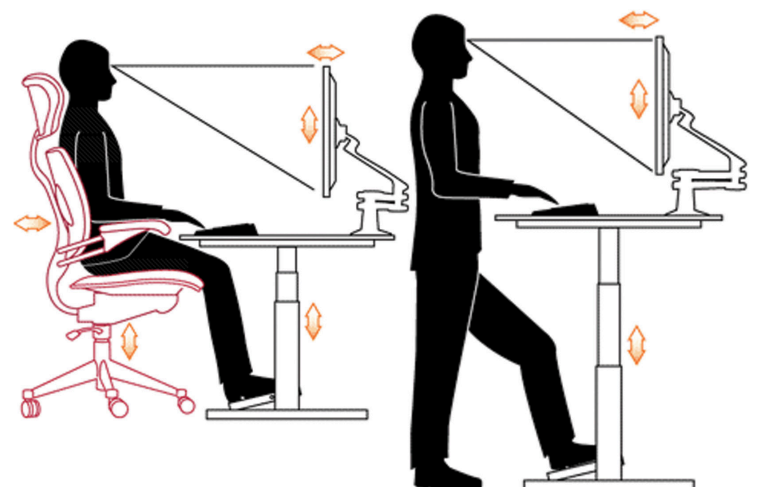

Electric desks allow you to stay active throughout the day and therefore boost your health and fitness and avoid.

German make Okin Motor with a high load capacity. High quality construction: Desk frame is made of cold-rolled steel plate.

Raise and lower the desk frame from 585 mm – 1245 mm at the touch of a button with digital display controller and store 3 height setting for hands free operation.

ERGONOMIC ELECTRIC DESK

About Product

Feature packed with Dual motor lift mechanism and 3 segment legs - Offers smoother height adjustments, better stabilization and low noise while running. Noise level in running mode is under 50 dBs.. Uses German Brand Okin for Motor Advanced all-in-one keypad- With three programmable presets, you can save your favorite seated, standing, and underdesk cycling heights. Your exact desk height is shown on a display that automatically goes dark to reduce power draw while the desk is stationary. The sit/stand time reminder system also helps alert you when it's time to stand, and can be turned on or off anytime based on your work flow. High quality 2 year motor warranty.

Specifications

- ➔ Fit top size from 120 cm to 180 cm in width and 70 cm to 80 cm in depth, weight limit: 220 lb.(100 kg)
- ➔ Quick and easy to assemble, just a few minutes - It's that easy.
- ➔ Very sturdy frame , fair price-performance.
- ➔ Ideal for healthy working initiatives; to avoid musculoskeletal problems in the future.
- ➔ Suitable for offices, Home, Schools, Software companies, Commercial use.
- ➔ Frame width Expands 108 cm ~ 180 cm.
- ➔ Max speed with load: 31mm/s.