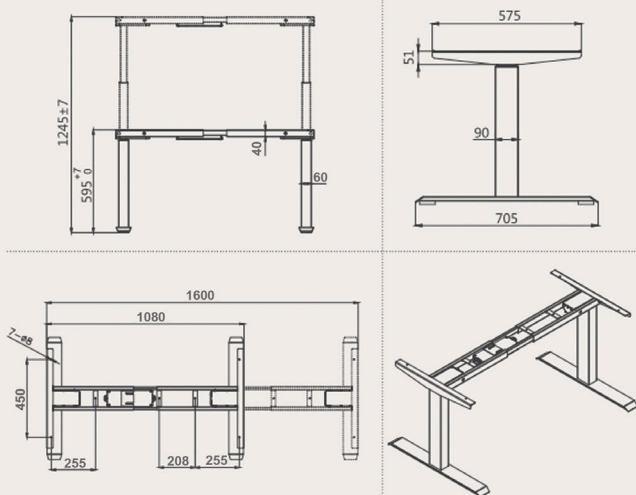

Raise and lower the desk frame from 585 mm – 1245 mm at the touch of a button with digital display controller and store 3 height setting for hands free operation.

ERGONOMIC ELECTRIC DESK

About Product

Feature packed with Dual motor lift mechanism and 3 segment legs - Offers smoother height adjustments, better stabilization and low noise while running. Noise level in running mode is under 50 dBs.. Uses German Brand Okin for Motor Advanced all-in-one keypad- With three programmable presets, you can save your favorite seated, standing, and underdesk cycling heights. Your exact desk height is shown on a display that automatically goes dark to reduce power draw while the desk is stationary. The sit/stand time reminder system also helps alert you when it's time to stand, and can be turned on or off anytime based on your work flow. High quality 2 year motor warranty.

Specifications

- ➔ Fit top size from 120 cm to 180 cm in width and 70 cm to 80 cm in depth, weight limit: 220 lb.(100 kg)
- ➔ Quick and easy to assemble, just a few minutes - It's that easy.
- ➔ Very sturdy frame , fair price-performance.
- ➔ Ideal for healthy working initiatives; to avoid musculoskeletal problems in the future.
- ➔ Suitable for offices, Home, Schools, Software companies, Commercial use.
- ➔ Frame width Expands 108 cm ~ 180 cm.
- ➔ Max speed with load: 31mm/s.