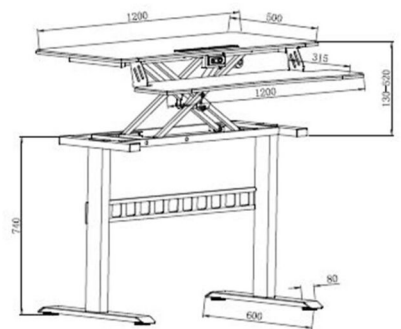

Sit to stand in seconds with this electric sit-stand desk converter. The powerful electric motor makes the transition from sitting to standing as easy as can be, with no time wasted.

Steel base with a solid 35 kgs, 77lbs of load capacity is designed to remain sturdy while you work. The base rises and lowers straight up and down, increasing sturdiness and saves space.

The two-tier design gives you an upper display surface of 47.2" x 19.6" That gives ample space for your Dual Monitor Setup, and a spacious 47.2" x 12.4" lower keyboard and mouse deck

## Specifications:-

1. Width: 1200mm (47.2")
2. Depth: 600mm (23.6")
3. Lower Frame Height: 740mm (29.1")
4. Top Dimensions: 1200mm x 500mm (47.2" x 19.6")
5. Top Height Adjustment: 130-520mm (5.1"-20.4")
6. Max. Speed: 9mm/s
7. Noise: <45db
8. Keyboard Tray Dimensions: 1200mm x 315mm (47.2" x 12.44")
9. Weight Capacity: 35kgs (77 lbs).