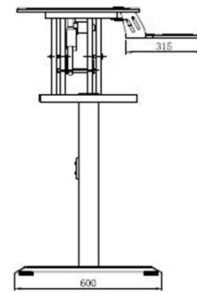

Sit to stand in seconds with this electric sit-stand desk converter. The powerful electric motor makes the transition from sitting to standing as easy as can be, with no time wasted.

Steel base with a solid 35 kgs, 77lbs of load capacity is designed to remain sturdy while you work. The base rises and lowers straight up and down, increasing sturdiness and saves space.

The two-tier design gives you an upper display surface of 47.2" x 19.6" That gives ample space for your Dual Monitor Setup, and a spacious 47.2" x 12.4" lower keyboard and mouse deck

## Specifications:-

1. Width: 1200mm (47.2")
2. Depth: 600mm (23.6")
3. Lower Frame Height: 740mm (29.1")
4. Top Dimensions: 1200mm x 500mm (47.2" x 19.6")
5. Top Height Adjustment: 130-520mm (5.1"-20.4")
6. Max. Speed: 9mm/s
7. Noise: <45db
8. Keyboard Tray Dimensions: 1200mm x 315mm (47.2" x 12.44")
9. Weight Capacity: 35kgs (77 lbs).