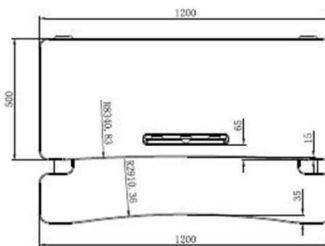

The two-tier design gives you an upper display surface of 47.2" x 19.6" That gives ample space for your Dual Monitor Setup, and a spacious 47.2" x 12.4" lower keyboard and mouse deck

## Specifications:-

1. Width: 1200mm (47.2")
2. Depth: 600mm (23.6")
3. Lower Frame Height: 740mm (29.1")
4. Top Dimensions: 1200mm x 500mm (47.2" x 19.6")
5. Top Height Adjustment: 130-520mm (5.1"-20.4")
6. Max. Speed: 9mm/s
7. Noise: <45db
8. Keyboard Tray Dimensions: 1200mm x 315mm (47.2" x 12.44")
9. Weight Capacity: 35kgs (77 lbs).