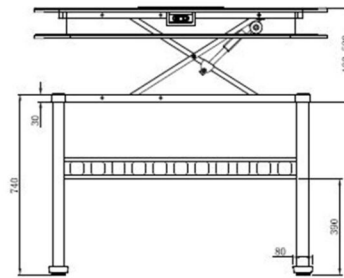

Sit to stand in seconds with this electric sit-stand desk converter. The powerful electric motor makes the transition from sitting to standing as easy as can be, with no time wasted.

Steel base with a solid 35 kgs, 77lbs of load capacity is designed to remain sturdy while you work. The base rises and lowers straight up and down, increasing sturdiness and saves space.

The two-tier design gives you an upper display surface of 47.2" x 19.6" That gives ample space for your Dual Monitor Setup, and a spacious 47.2" x 12.4" lower keyboard and mouse deck

## Specifications:-

1. Width: 1200mm (47.2")
2. Depth: 600mm (23.6")
3. Lower Frame Height: 740mm (29.1")
4. Top Dimensions: 1200mm x 500mm (47.2" x 19.6")
5. Top Height Adjustment: 130-520mm (5.1"-20.4")
6. Max. Speed: 9mm/s
7. Noise: <45db
8. Keyboard Tray Dimensions: 1200mm x 315mm (47.2" x 12.44")
9. Weight Capacity: 35kgs (77 lbs).