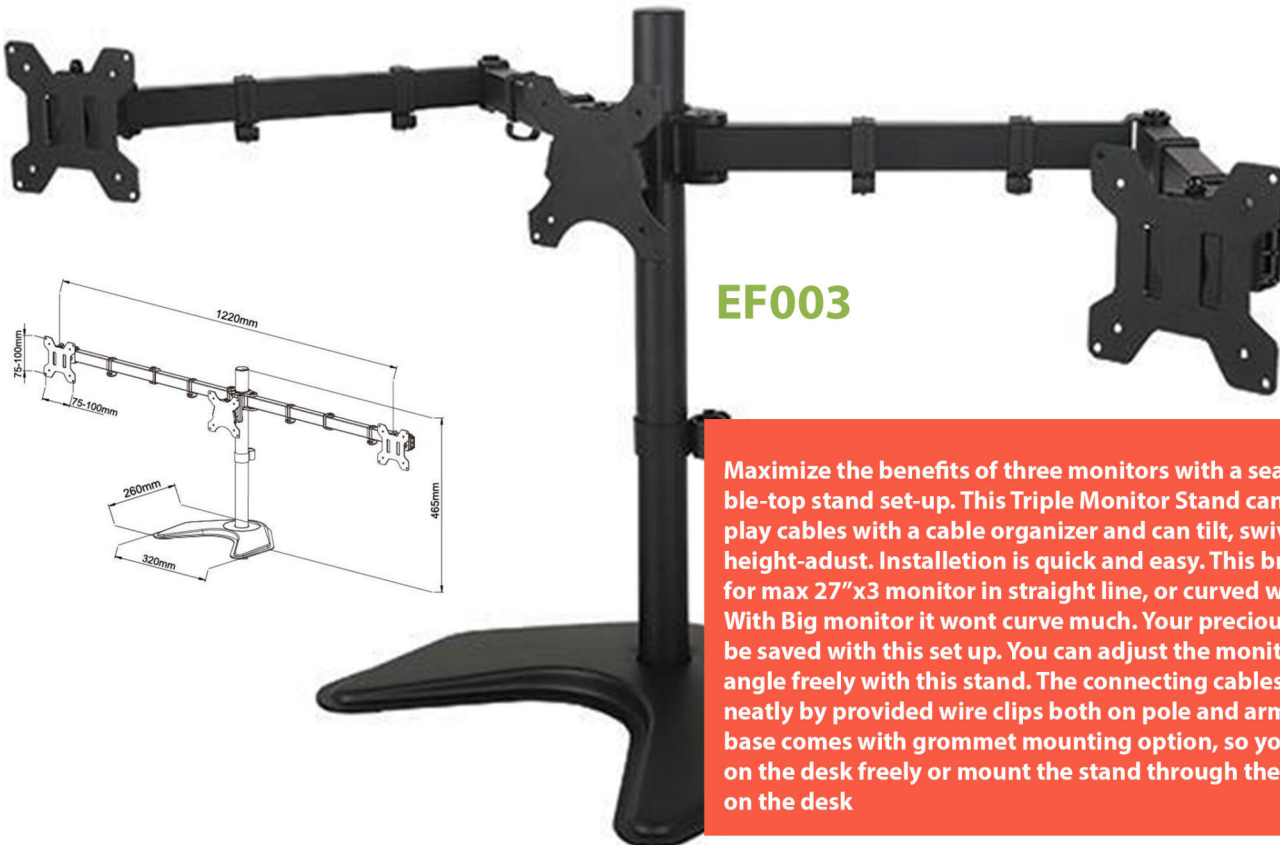

## Triple LCD Monitor Mount Stand

Maximize the benefits of three monitors with a seamless display table-top stand set-up. This Triple Monitor Stand can help organize display cables with a cable organizer and can tilt, swivel, rotate and height-adjust. Installation is quick and easy. This bracket can be used for max 27" x 3 monitor in straight line, or curved with smaller monitor. With Big monitor it won't curve much. Your precious desk space can be saved with this set up. You can adjust the monitor height and view angle freely with this stand. The connecting cables can be arranged neatly by provided wire clips both on pole and arm. The weighted base comes with grommet mounting option, so you can put the stand on the desk freely or mount the stand through the cable routing hole on the desk

## Specification

- 1 Freestanding and needs no fixing to table. Base Size: 60x30cm.
- 2 VESA(WxH): 75x75mm; 100x100mm, Applicable LCD monitor size: 10"-27"
- 3 This bracket can be used for max 27"x3 monitor in straight line, or curved with smaller monitors.
- 4 Tilt Angle: -85°-15
- 5 Material: Hige grade steel and ABS.