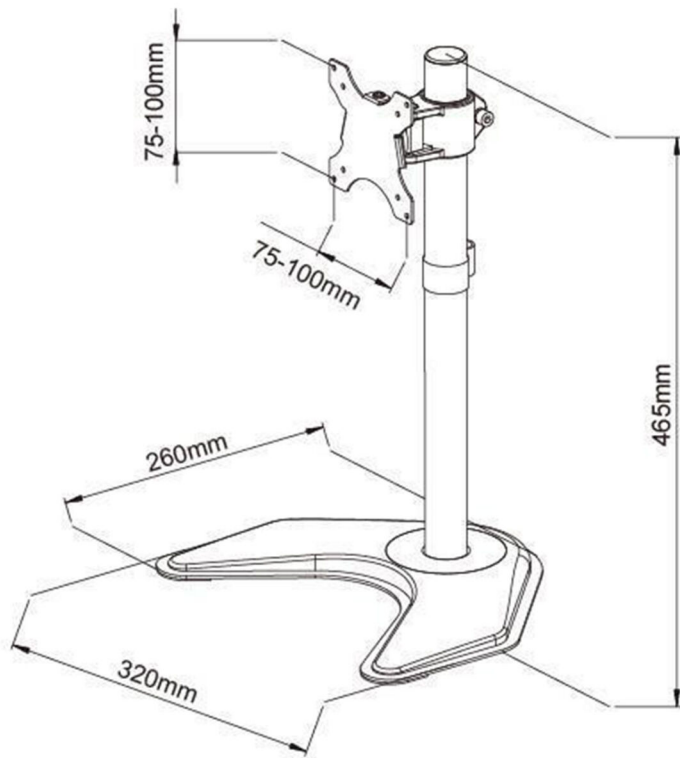

Single LCD Monitor Free-Standing Desk Stand

Holds 1 Screen up to 27"

EF001
Colour: Black

Specification

Features

- 1 COMPATIBILITY** – Single monitor free-standing mount fitting most screens 13" to 27" in size and 22 lbs in weight with 75x75mm or 100x100mm backside mounting holes.
- 2 ERGONOMIC VIEWING** - designed to elevate your monitor to a better viewing angle encouraging better posture for your neck and back while working long desk hours.
- 3 FULL ARTICULATION** – Adjustable bracket offers 15° tilt, 45° swivel, 360° rotation, and height adjustment along the center pole. Monitor can be placed in portrait or landscape shapes.
- 4 INTEGRATED CABLE MANAGEMENT** – Keep your power and AV cables clean and organized inside in the center pole.
- 5 EASY INSTALLATION** – Mounting your monitor is a simple process with an open top slot VESA plate. We provide all the necessary tools and hardware for easy assembly