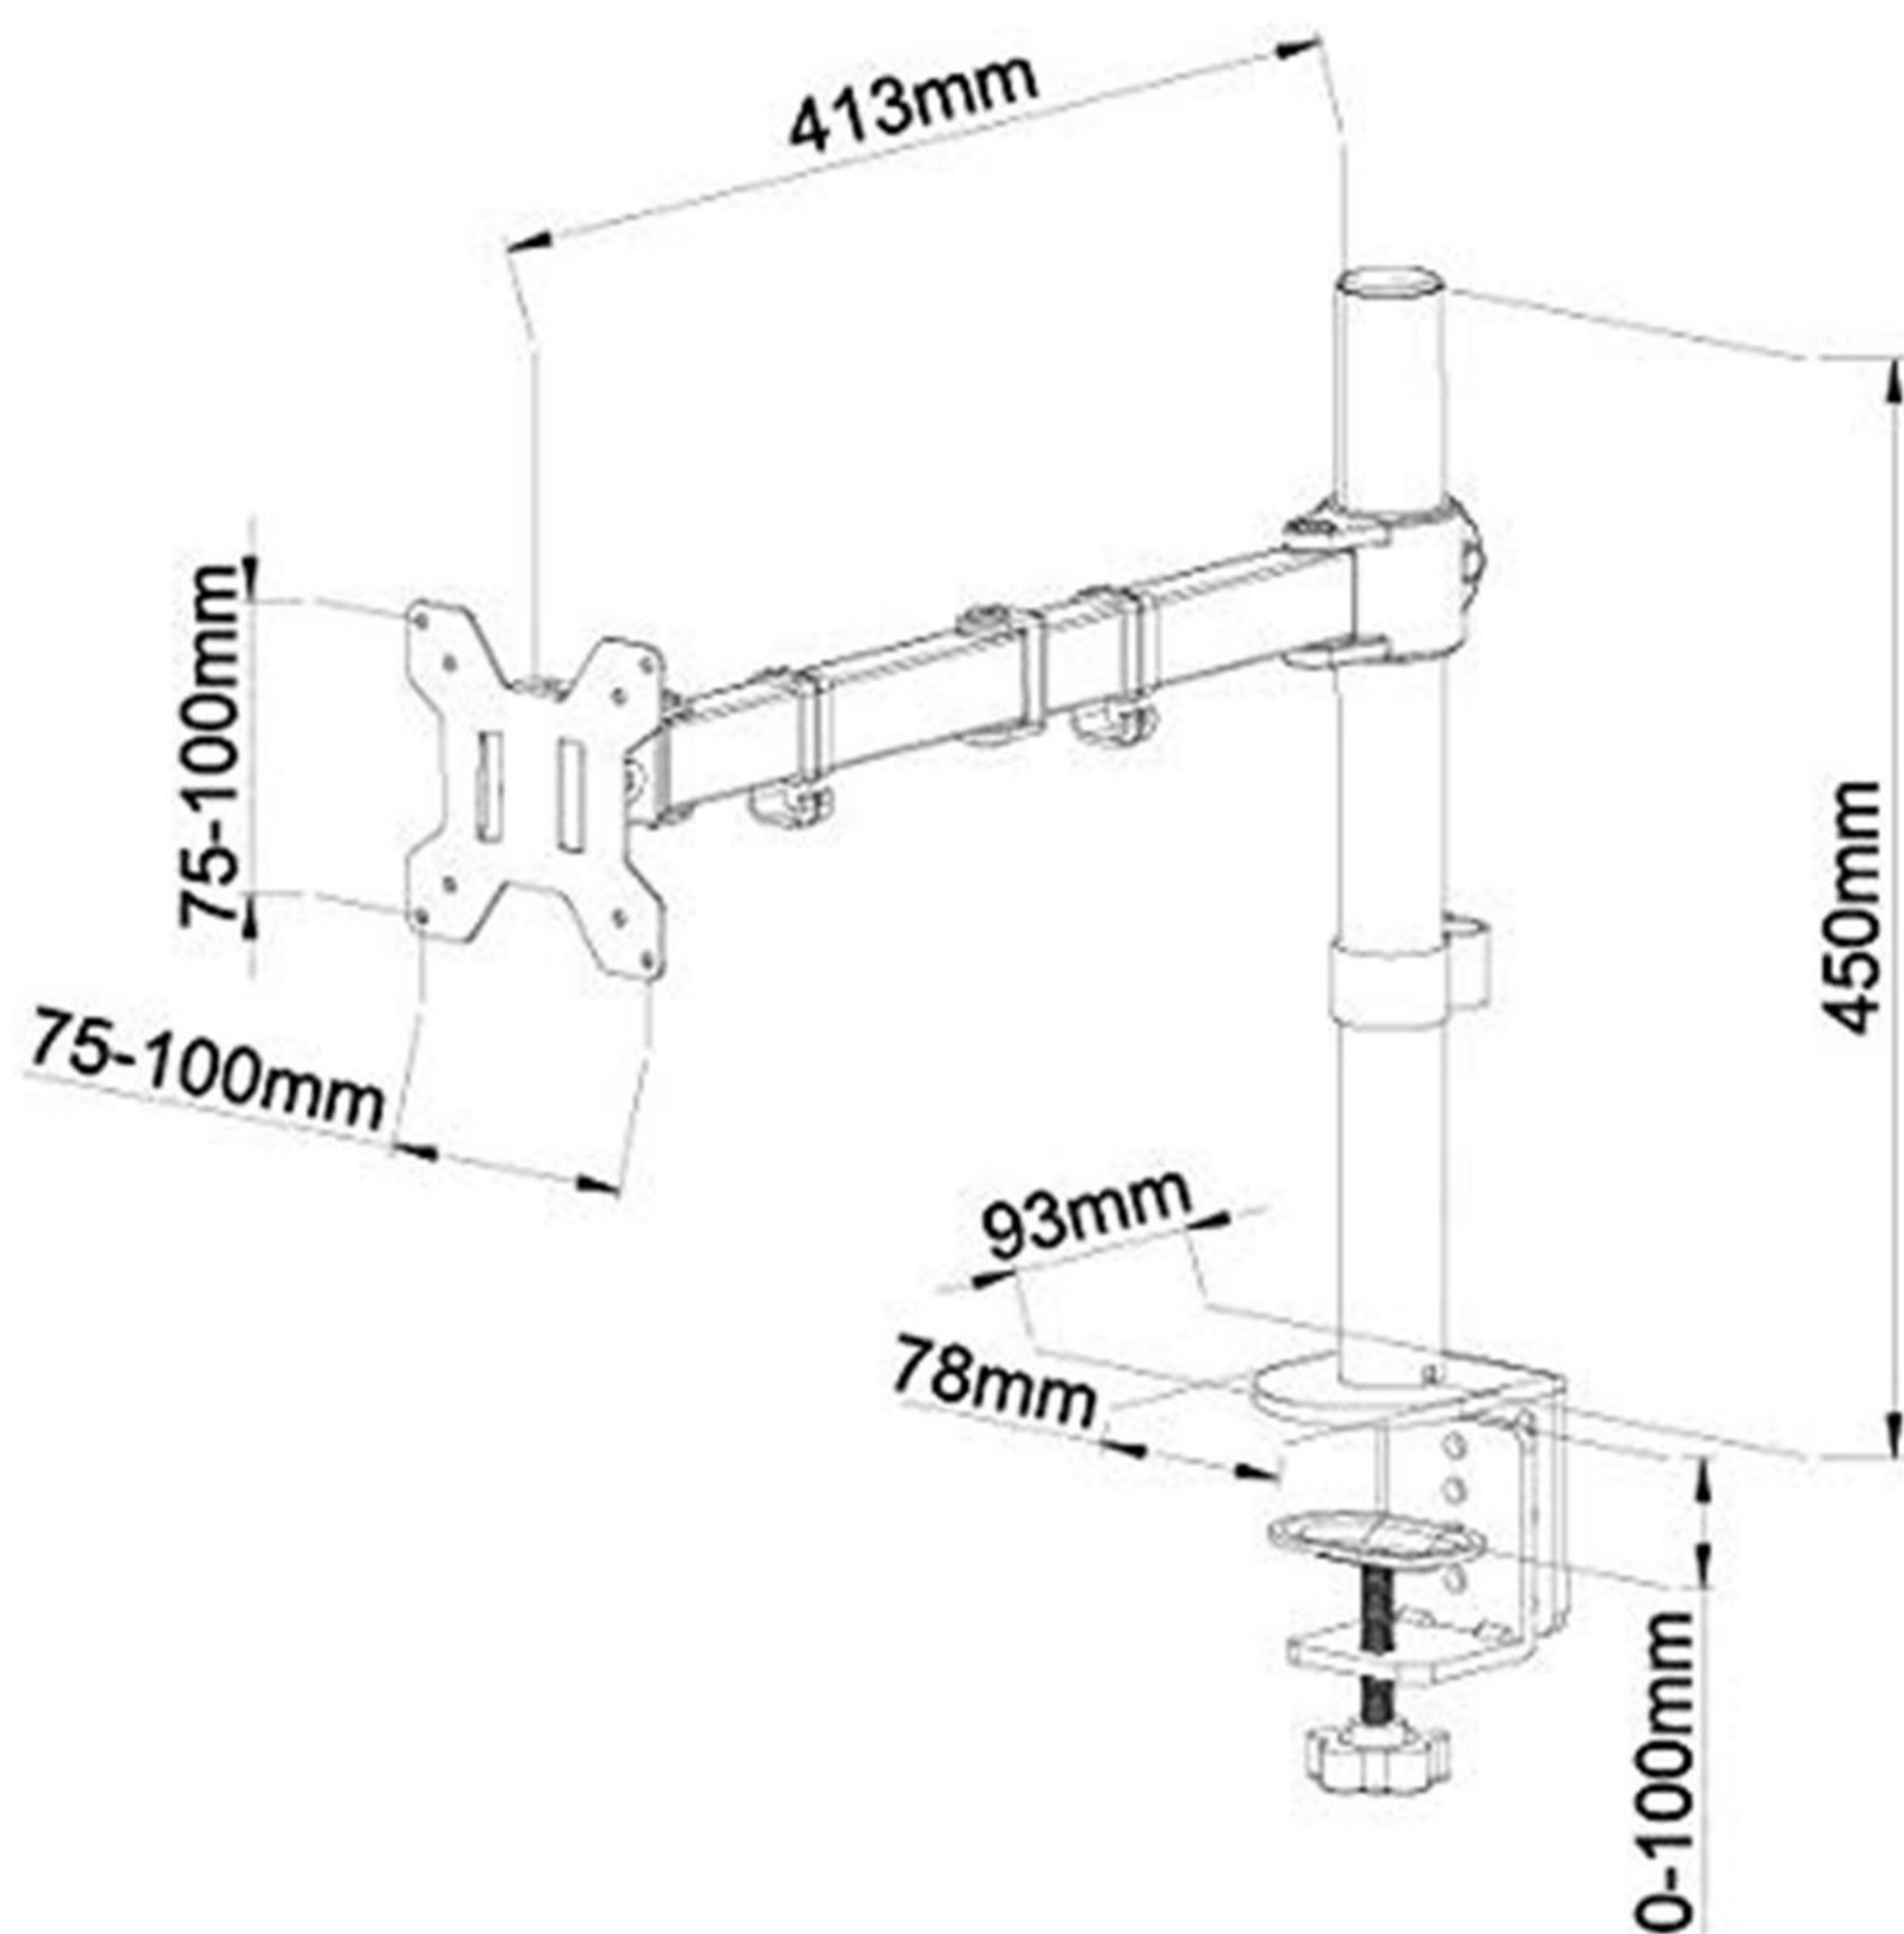

SINGLE LCD MONITOR DESK MOUNT (EC1)

Fully Adjustable Stand

ERGONOMIC SCREEN POSITIONING

FULL ARTICULATION AND EXTENSION

Dimension

Description

The single arm mount attaches to the back of your desk, freeing up space that the original stand can take up. The sleek black finish frame constructed of aluminum steel fits any traditional or modern space and strongly secures your monitor in a suspended position for better sight alignment. The mounting bracket uses universal VESA pattern 75x75mm and 100x100mm fitting most 13" to 27" monitors up to 8kg in weight.

Features

- 1) ERGONOMIC SCREEN POSITIONING:** Raise your monitor to an ergonomic eye level position to encourage proper sitting posture and help reduce neck and back pain. Loosen the bolt on the back of the arm to raise or lower the height of the monitor along the 17" center pole.
- 2) COMPATIBILITY:** Single monitor mount fitting most screens 13" to 27" in size and 22 lbs in weight with 75x75mm or 100x100mm backside mounting holes.
- 3) FULL ARTICULATION:** Adjustable arm offers 15° tilt, 360° swivel, 360° rotation, and height adjustment along the center pole. Monitor can be placed in portrait or landscape.
- 4) DESK CLAMP:** Mounts to the back of your desk (up to 4" thick) via a heavy-duty C-clamp or screw to table top by a optional grommet mount provided in package.
- 5) STURDY CONSTRUCTION:** The high grade arms extend and retract, tilt to change reading angles, and rotate from landscape to portrait mode.