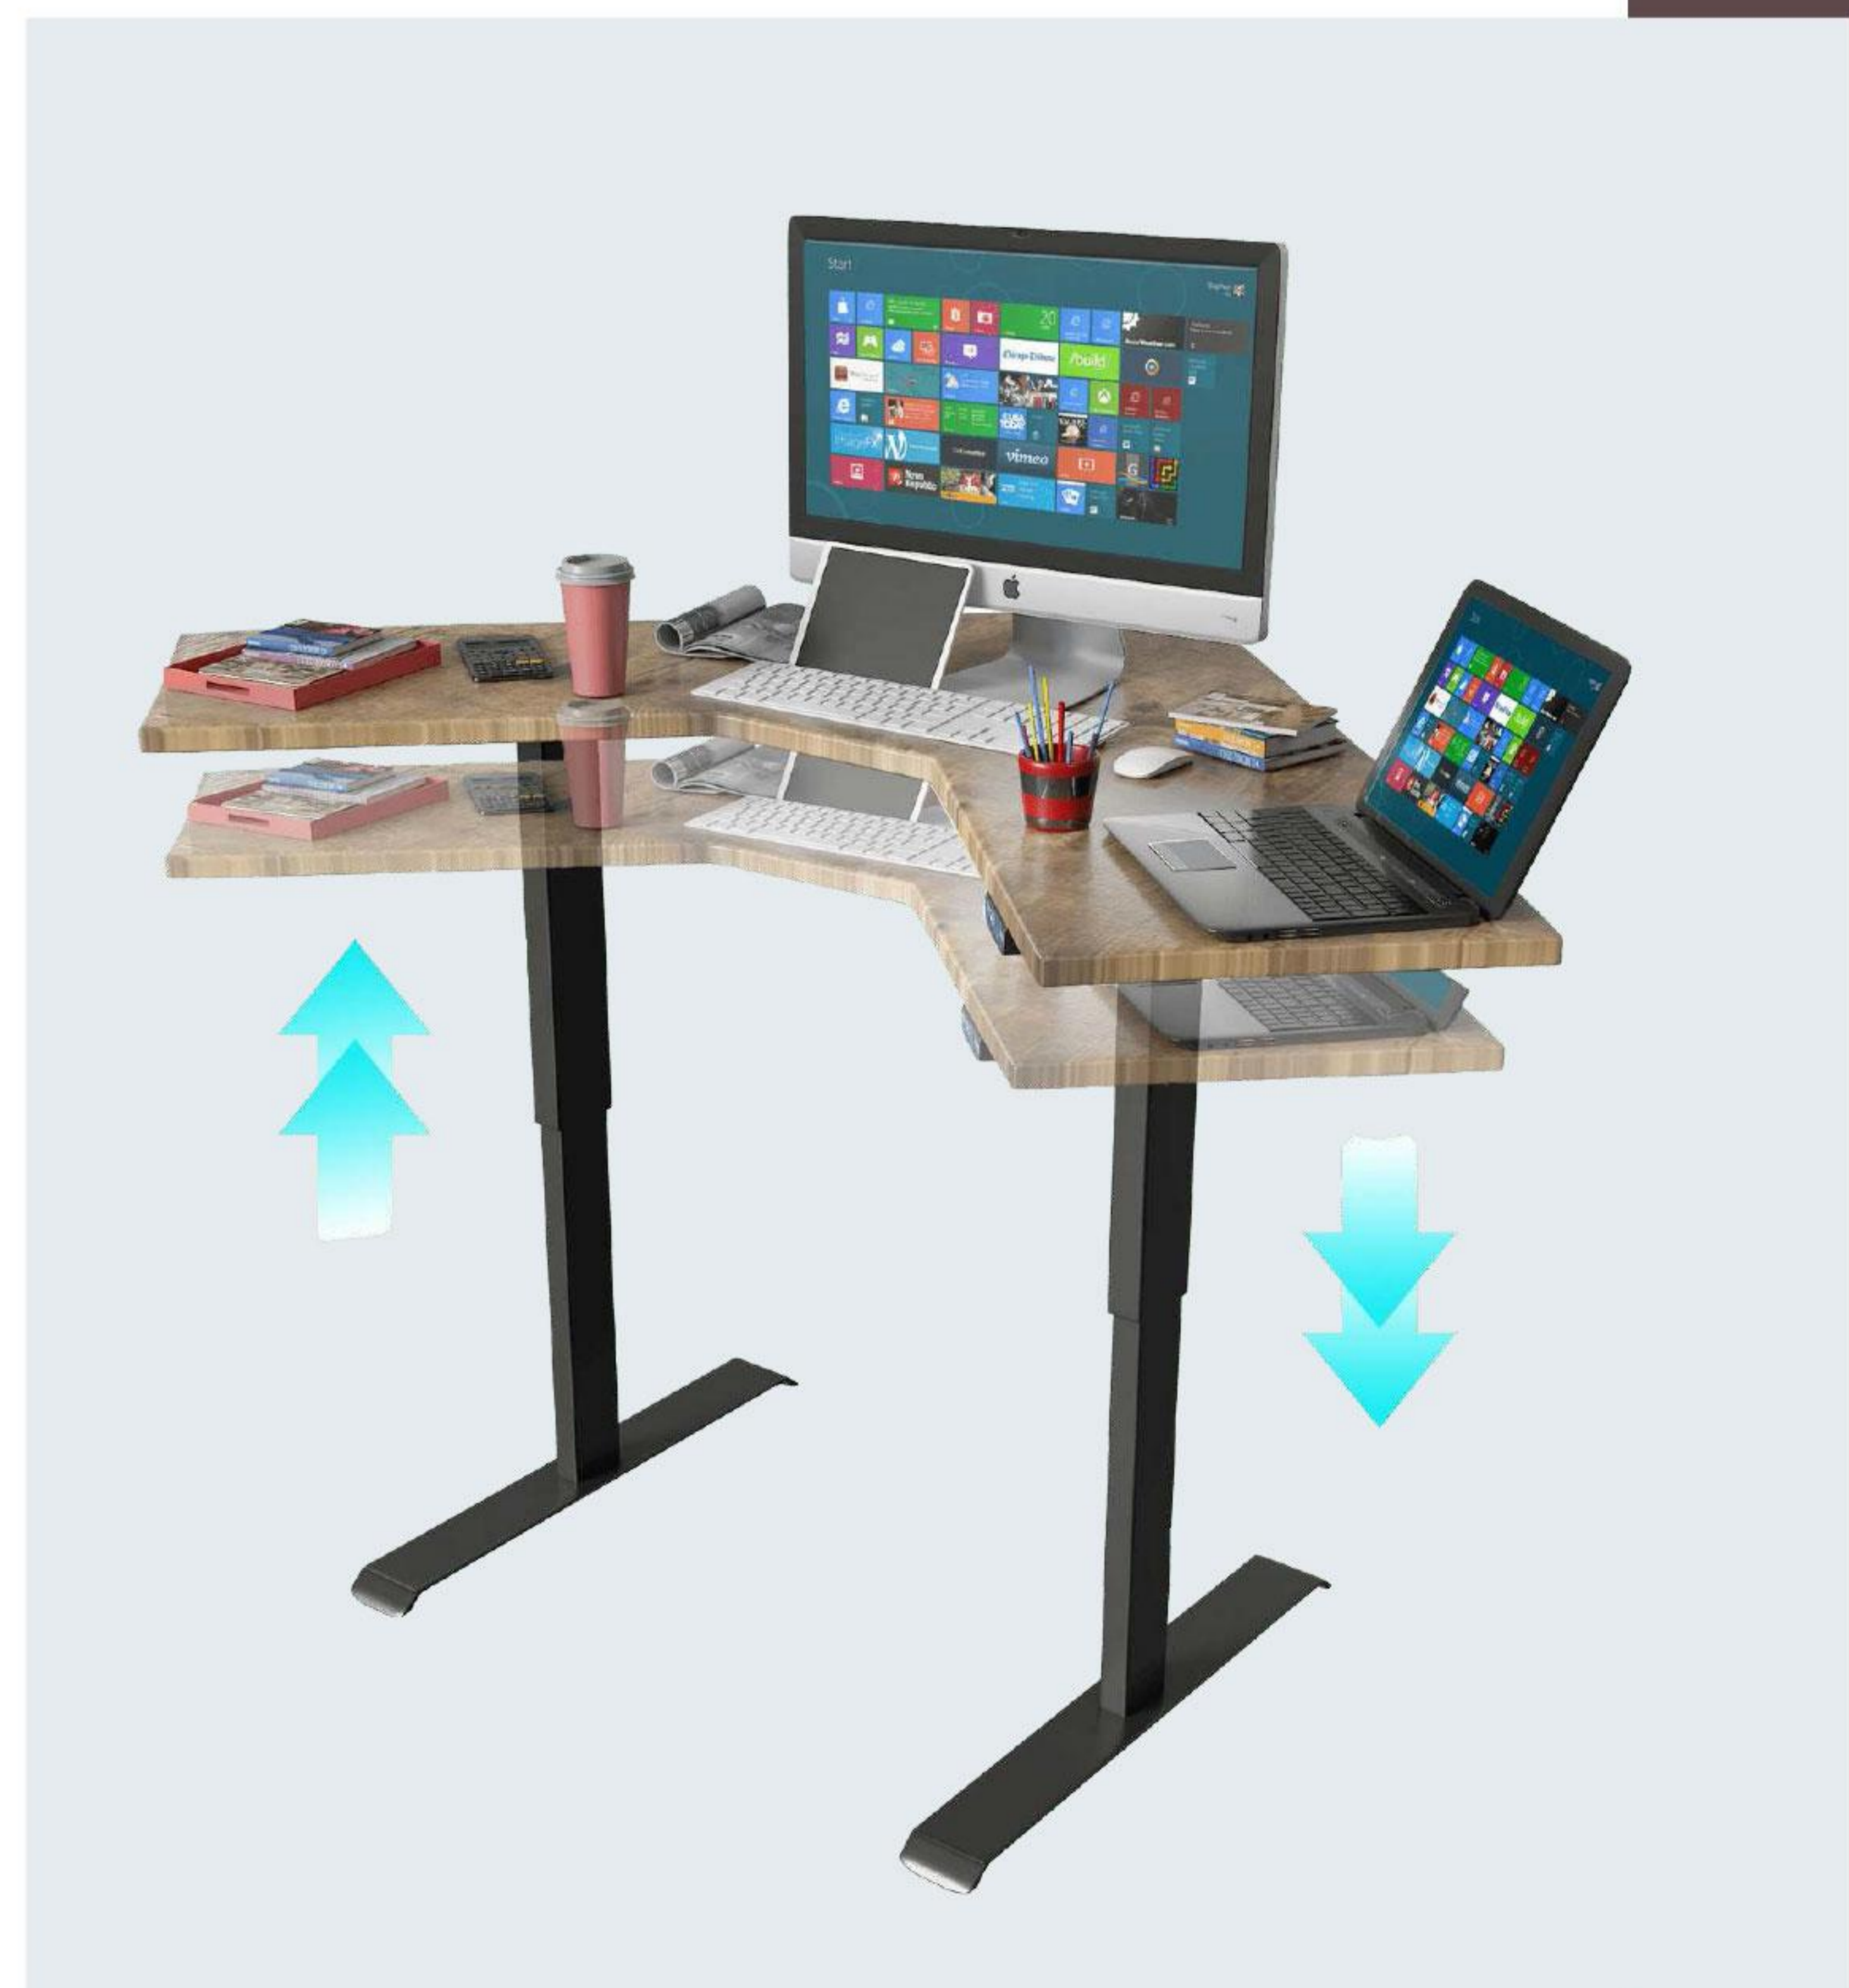

# Electric Standing Desk

DML100

Rife Technologies

[www.rifeindia.com](http://www.rifeindia.com)

The L-Shape height adjustable desk helps create a healthier work environment by allowing you to move throughout your day. Switching between sitting and standing throughout a long workday provides several health benefits for the body, such as increased blood flow and enhanced posture. Standing throughout the day also keeps the mind alert and productive while you work.

## SPACIOUS WORKPLACE

A wide L-shaped working surface provides ample space for your monitor equipment and Laptop configuration. Can provide enough space for office supplies.

## EASY HEIGHT ADJUSTMENT

Just press a button to activate and automatically adjust the height to the desired sitting or standing position. Flexible and quick height adjustment ranging from 27.6" to 47.2".

## STRONG AND STURDY LEGS

The industrial-grade steel frame is combined with a sturdy desktop to precisely adjust the height of your desk. The level adjustable feet adapt to the ground to ensure the stability of the standing electric desk.