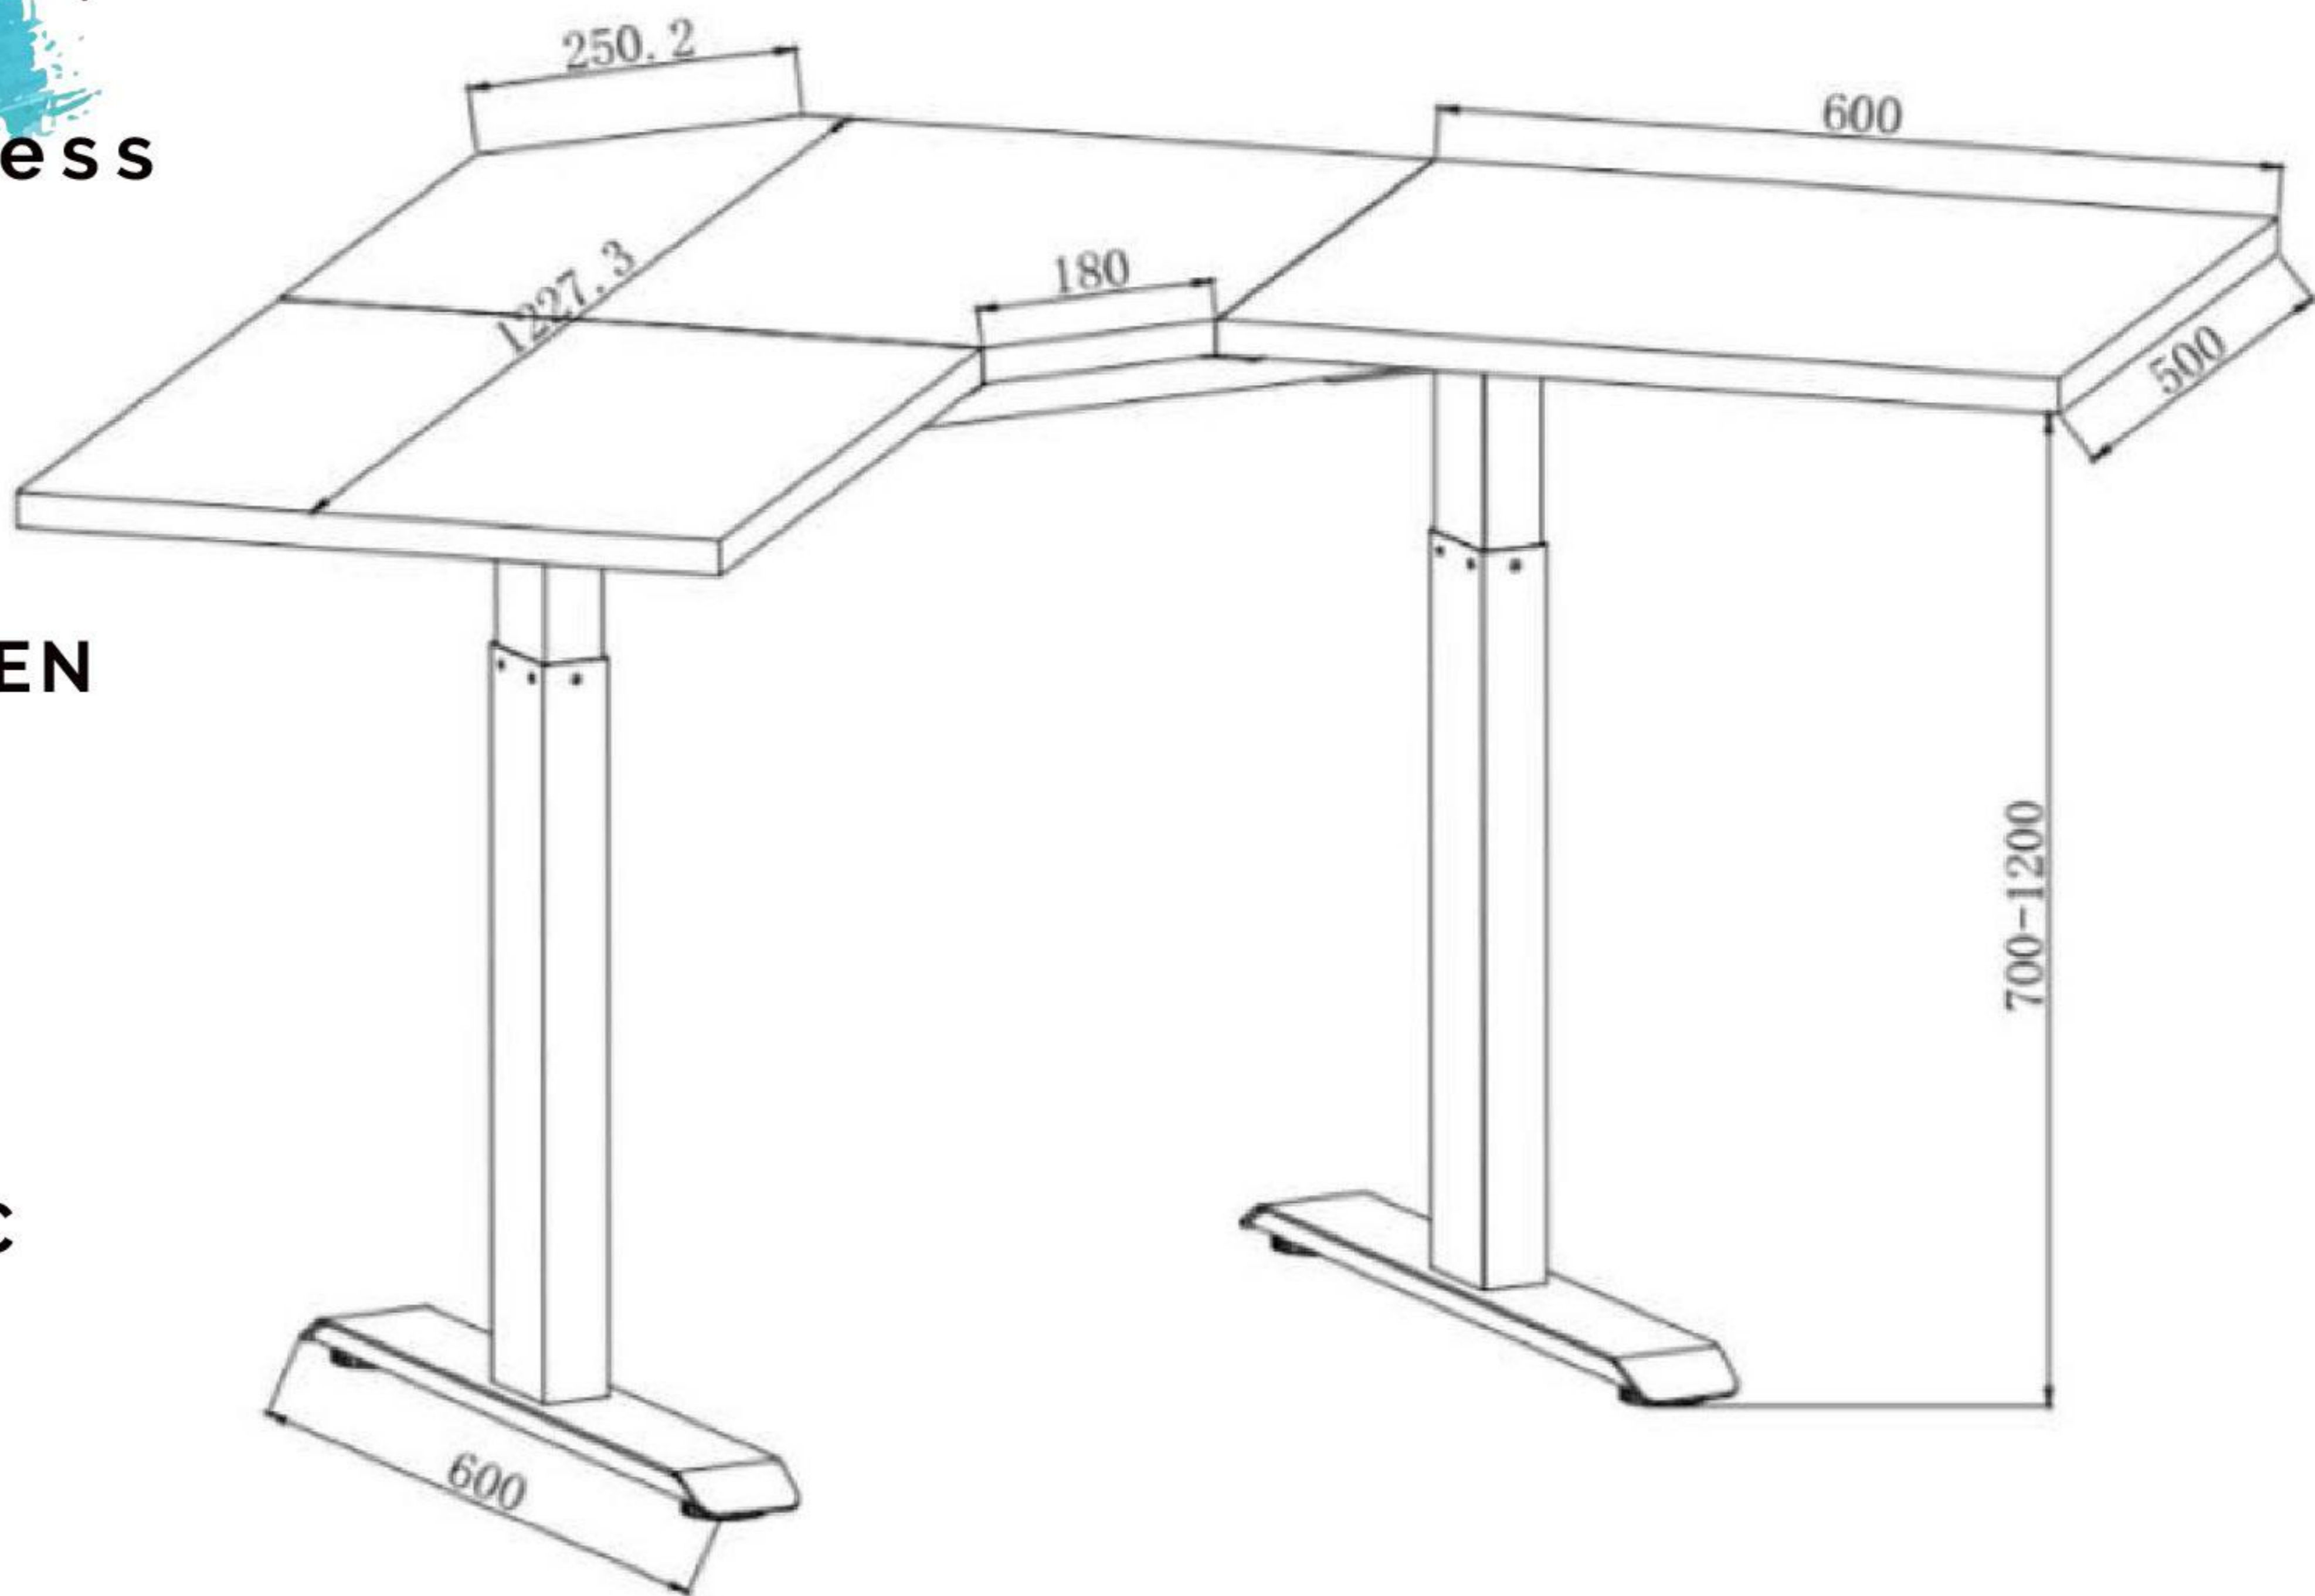

## EASY HEIGHT ADJUSTMENT

Just press a button to activate and automatically adjust the height to the desired sitting or standing position. Flexible and quick height adjustment ranging from 27.6" to 47.2".

**TABLETOP COLOR: RUSTIC WOODEN**

**LOAD CAPACITY: 122 KGS**

**SPEED AT FULL LOAD: 28MM/S**

**INPUT VOLTAGE: 110VAC - 240VAC**

**LOWEST POSITION: 700MM**

**HIGHTEST POSTION: 1200MM**

**FRAME COLOR: BLACK**

**TOP SIZE: 1200 X 1200 X 500MM(25MM THICKNESS)**