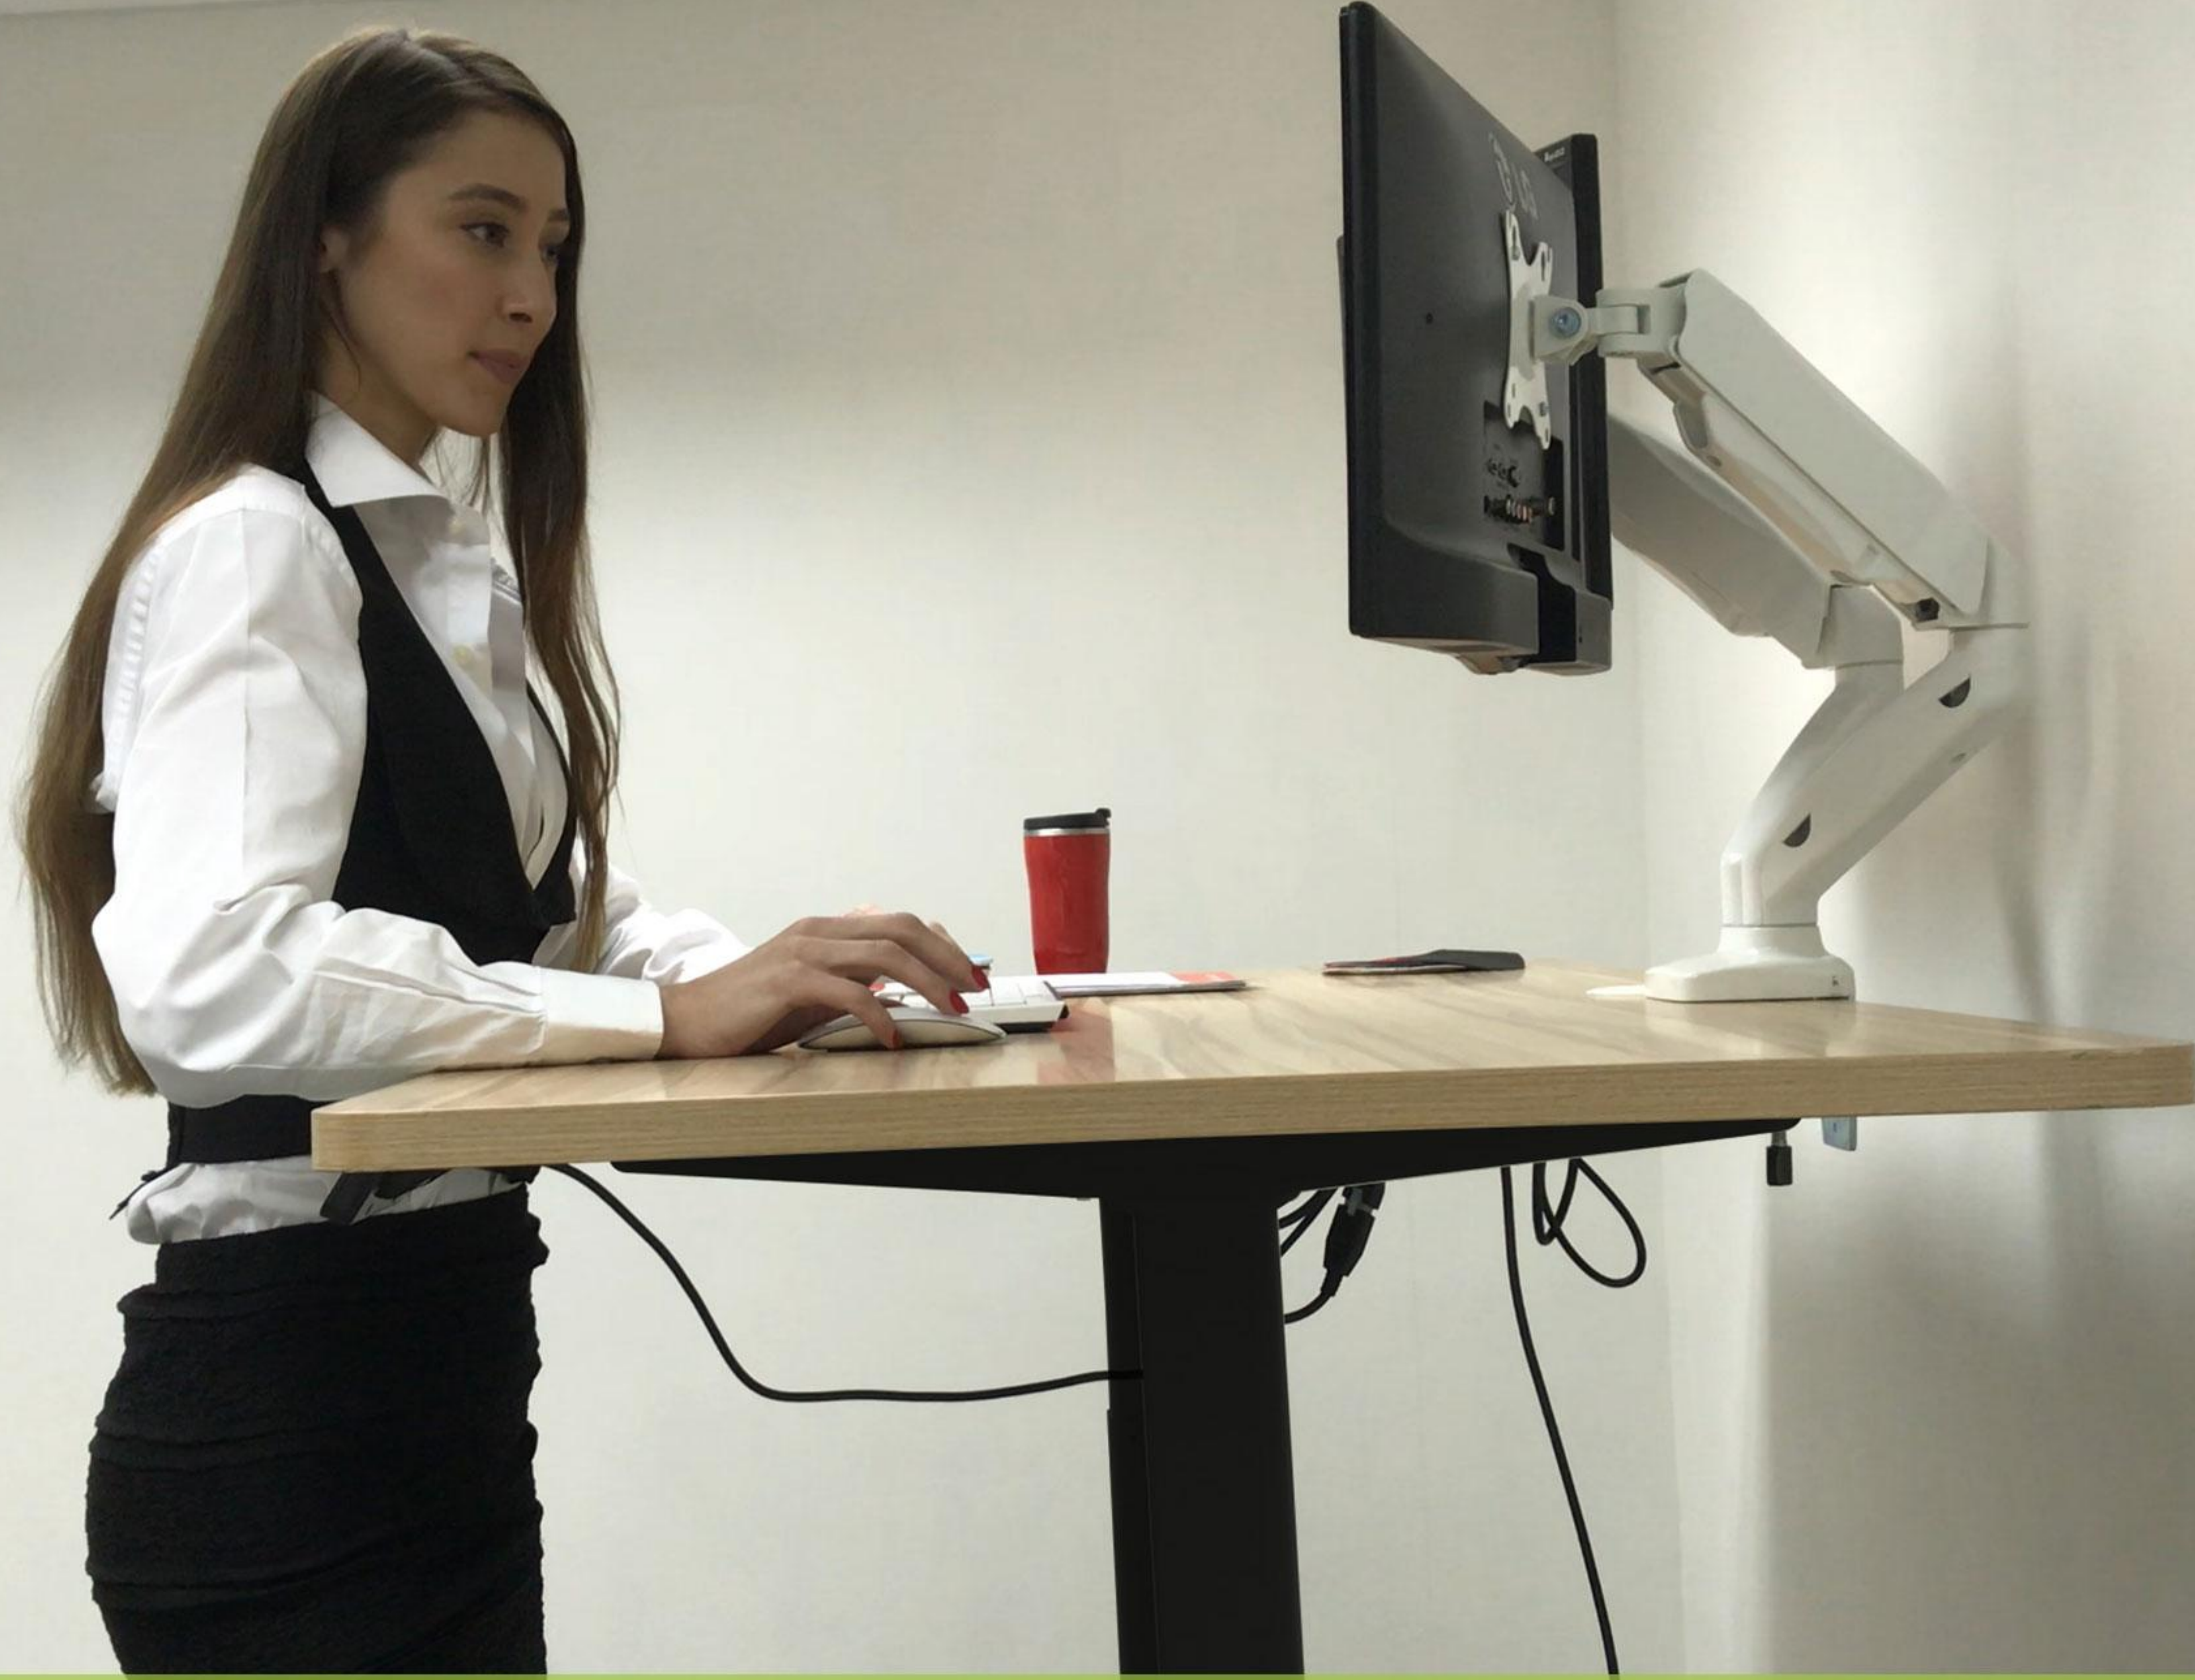

ELECTRIC DUAL MOTOR STANDING DESK (DM9)

DESCRIPTION

Transform your desk with Height Adjustable, Electric, Sit Stand Desk Frame that allows you to find that much needed healthy balance of sitting and standing throughout the long work day. Poor posture puts unhealthy strain on your back and neck, but the electric desk frame elevates your workstation to an ergonomic height while encouraging healthy movement. The dual motor system supports more weight and lasts longer.

Adjust the height of your desk with a simple press of the control panel. Save up to 4 memory settings to automatically adjust to your perfect height.

REVOLUTIONIZE YOUR HOME/OFFICE WITH THIS SIT STAND DESK

Elegant controller touch screen with customizable settings for desired user heights and programmable alarms settings for helpful reminders to stand or sit throughout your busy day.

SUPPORTIVE LEGS AND DUAL MOTORS
Solid construction and a thick leg with support system can load capacity of 102 kgs.

The Supportive design give you more stable lift and make your workspace more professional. This design of table looks elegant with Black finish that adds a sleek and modern look to any workspace.

DIMENSIONS