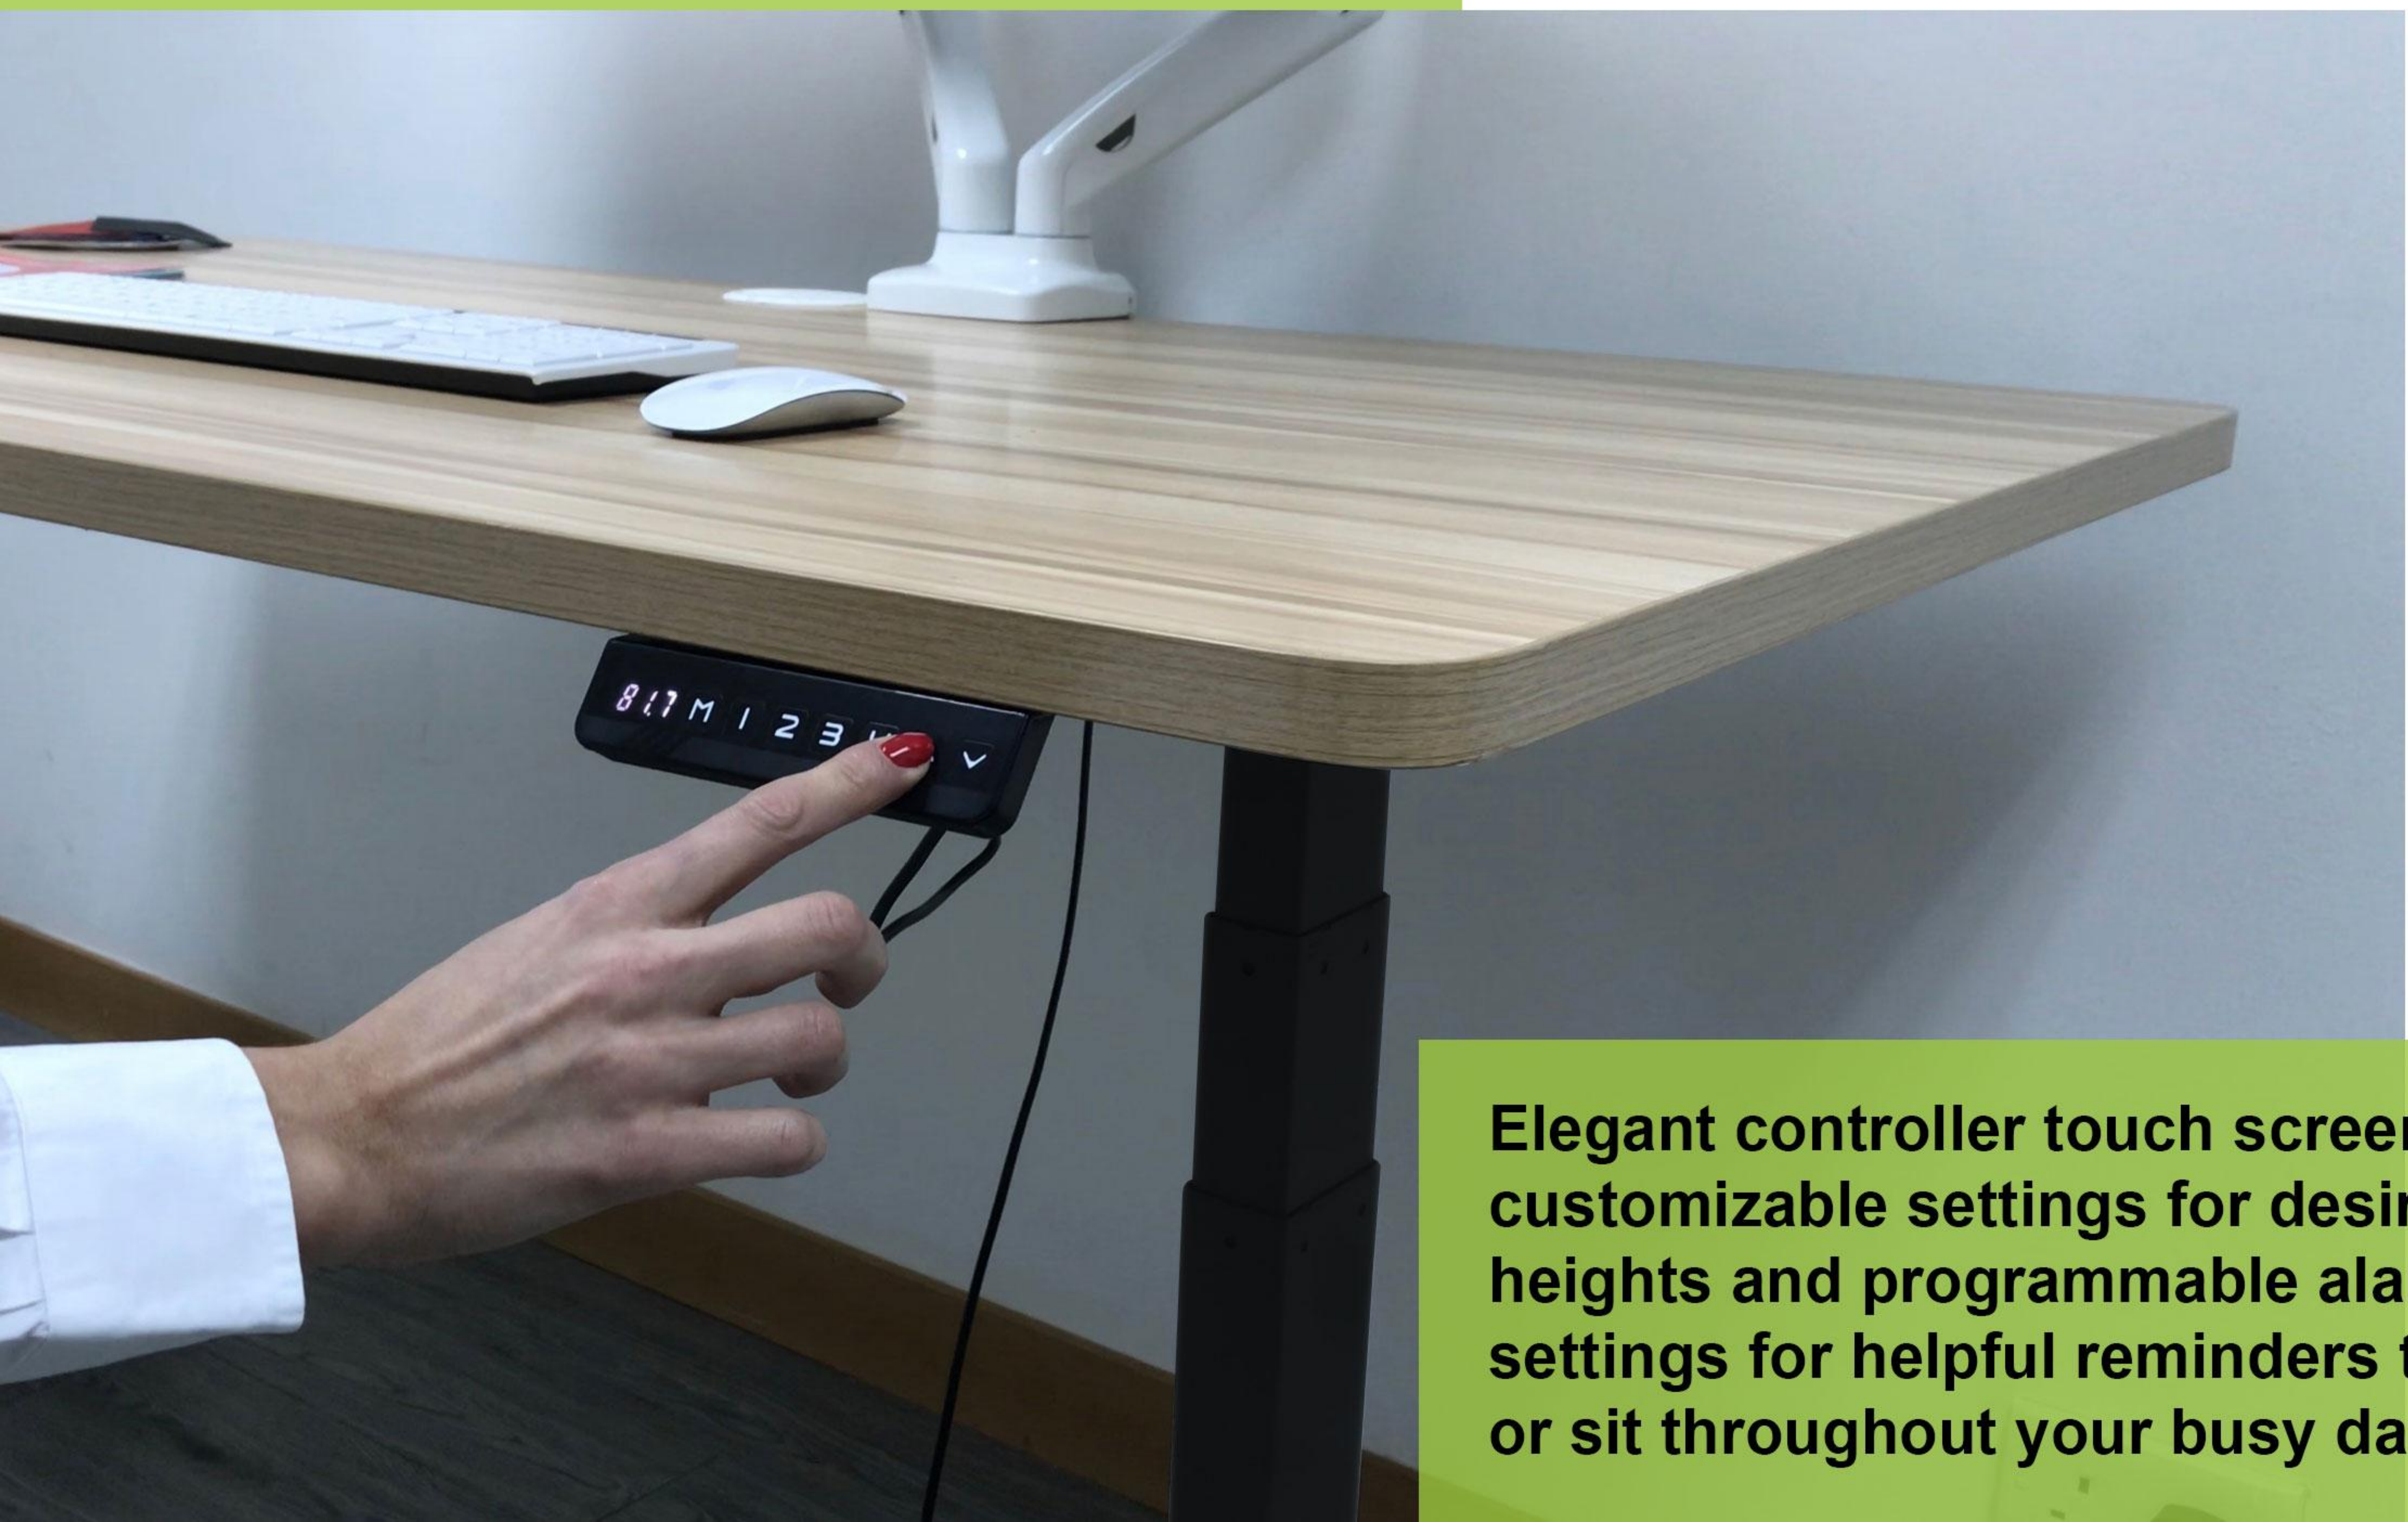

ELECTRIC DUAL MOTOR STANDING DESK (DM9)

DESCRIPTION

Transform your desk with Height Adjustable, Electric, Sit Stand Desk Frame that allows you to find that much needed healthy balance of sitting and standing throughout the long work day. Poor posture puts unhealthy strain on your back and neck, but the electric desk frame elevates your workstation to an ergonomic height while encouraging healthy movement. The dual motor system supports more weight and lasts longer.

Adjust the height of your desk with a simple press of the control panel. Save up to 4 memory settings to automatically adjust to your perfect height.

REVOLUTIONIZE YOUR HOME/OFFICE WITH THIS SIT STAND DESK

Elegant controller touch screen with customizable settings for desired user heights and programmable alarms settings for helpful reminders to stand or sit throughout your busy day.

SUPPORTIVE LEGS AND DUAL MOTORS
Solid construction and a thick leg with support system can load capacity of 102 kgs.

FEATURES

- ⦿ **ELECTRIC HEIGHT ADJUSTABLE SYSTEM:** Dual-motor lift mechanism gives smooth height adjustments, better immobilization, higher weight capacity 102 Kgs.
- ⦿ **CONTROLLER:** Elegant controller with customizable settings for desired user heights and helpful reminders to stand or sit throughout your busy day.
- ⦿ **LEGS WITH SUPPORT:** The Supportive design give you more stable lift and make your workspace more professional. This design of table looks elegant with Black finish that adds a sleek and modern look to any workspace.