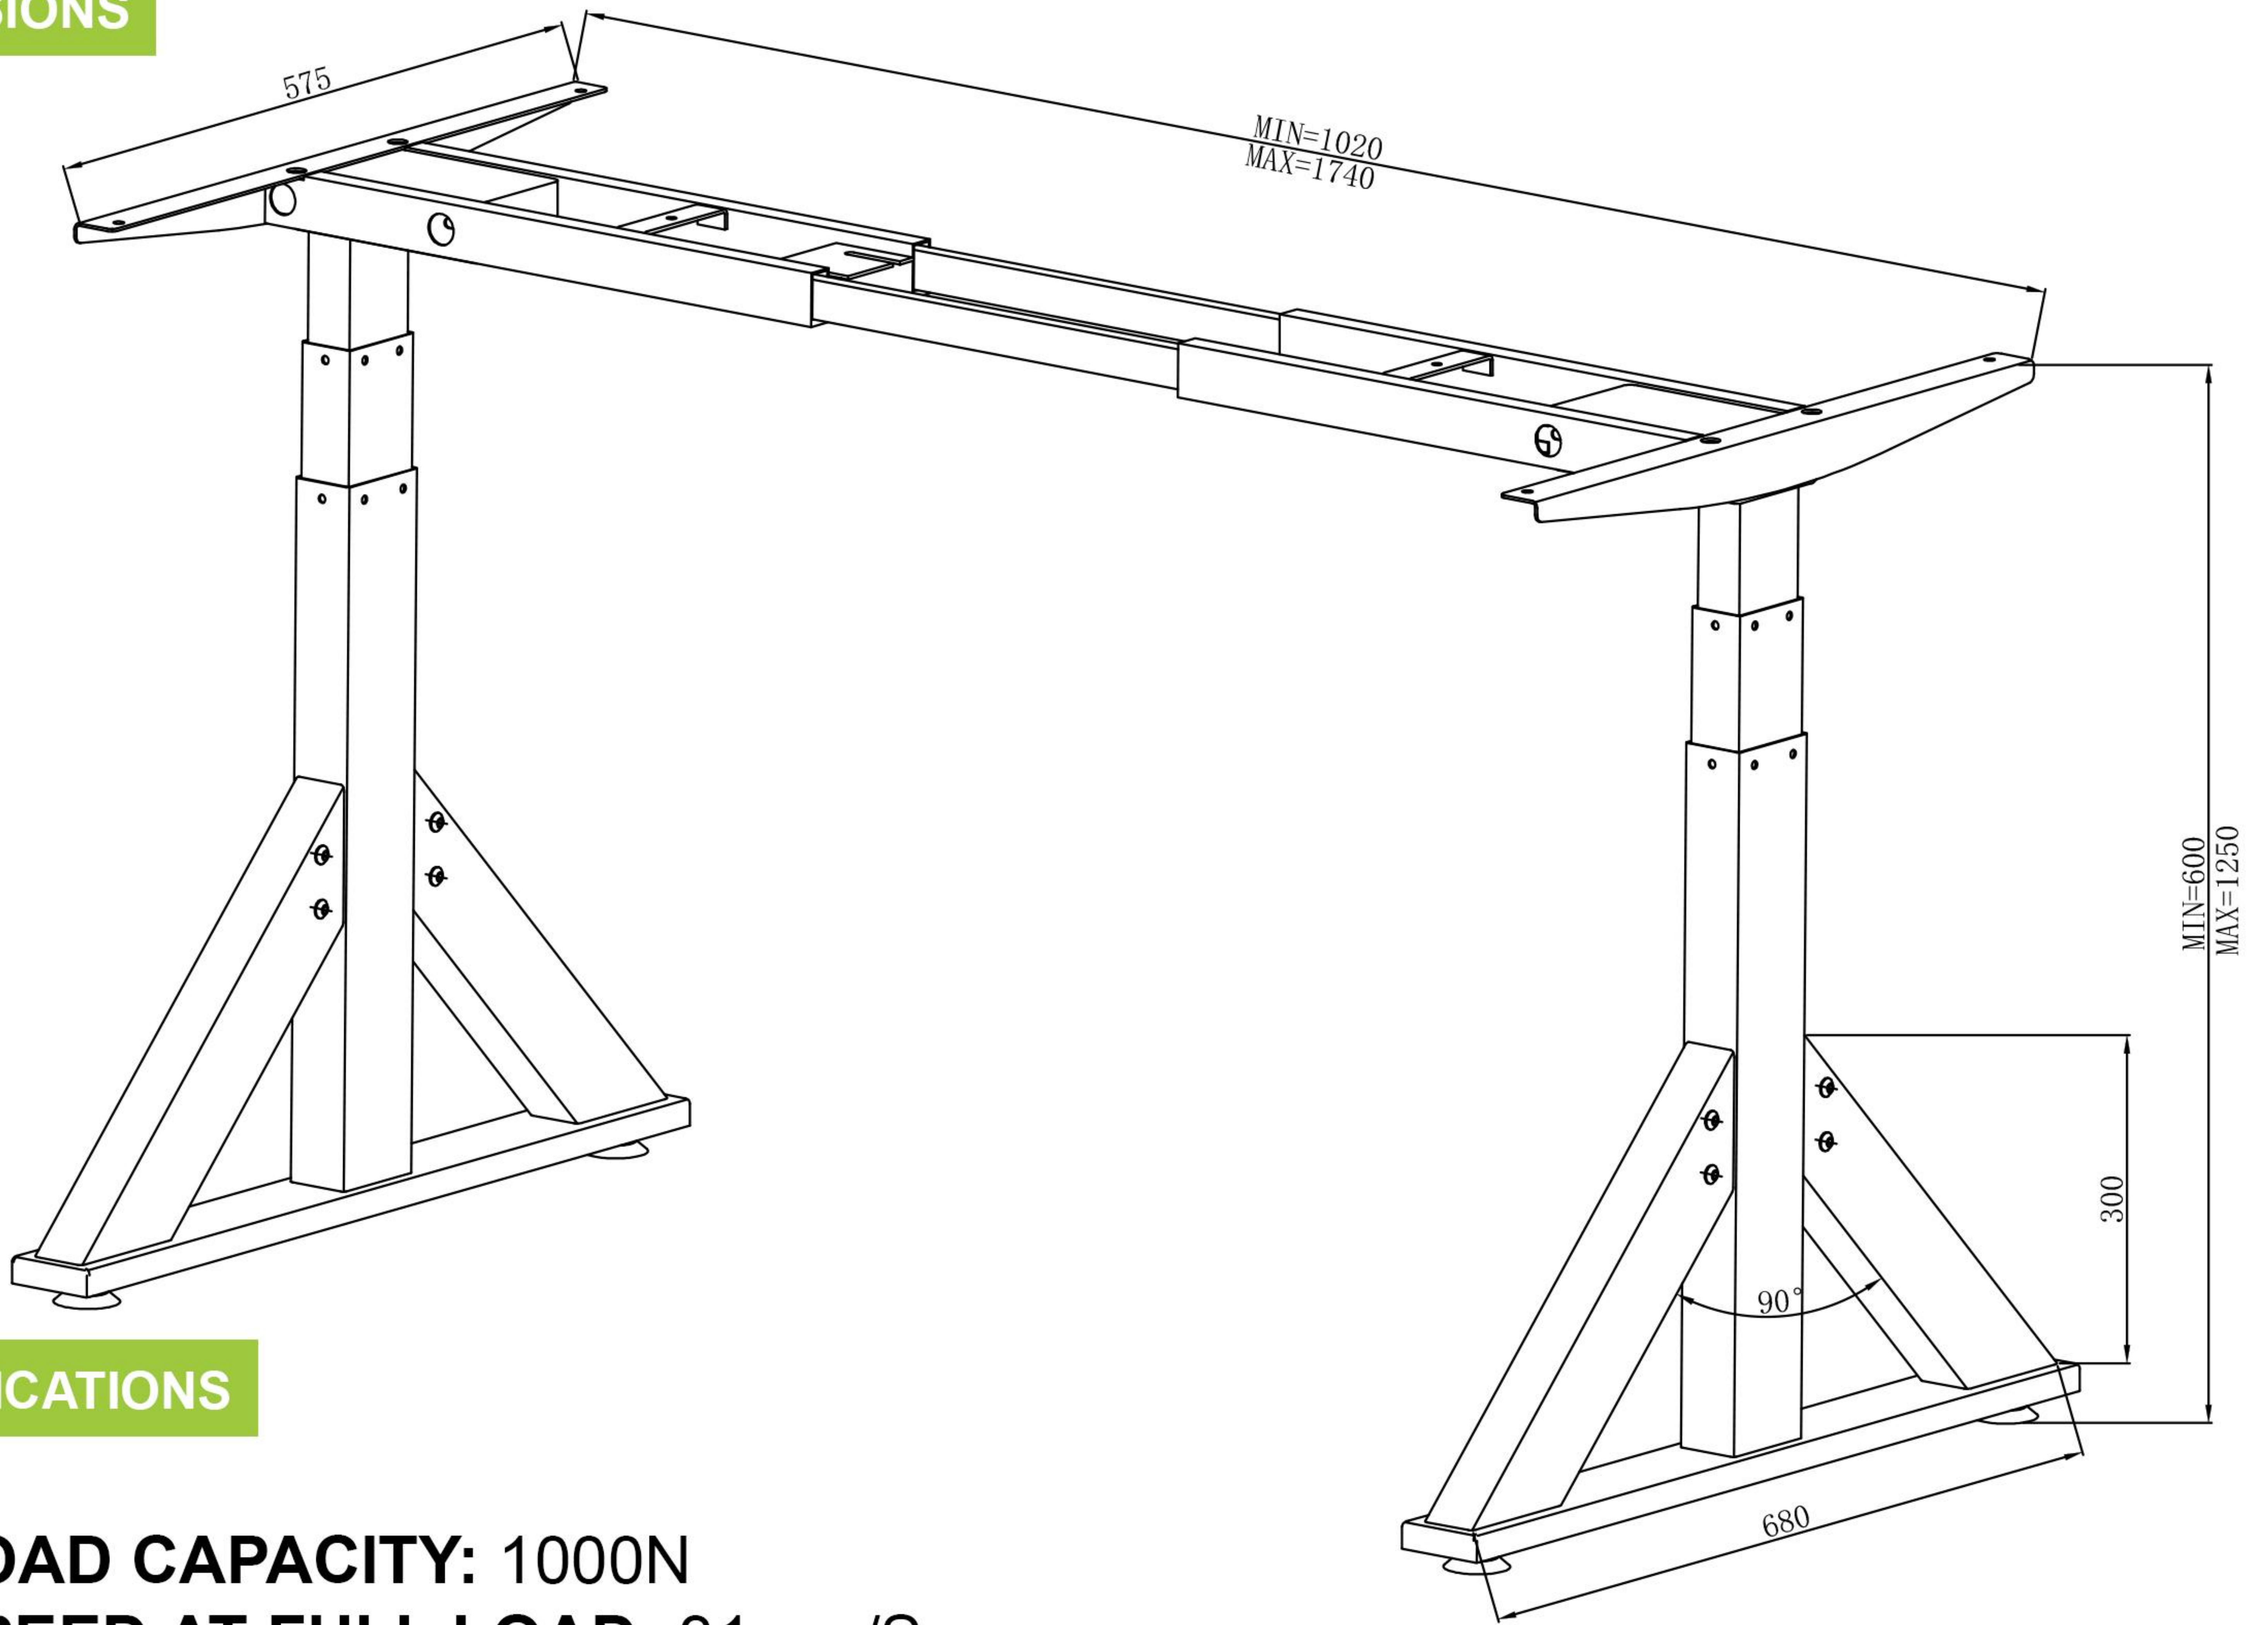

ELECTRIC DUAL MOTOR STANDING DESK (DM9)

DESCRIPTION

Transform your desk with Height Adjustable, Electric, Sit Stand Desk Frame that allows you to find that much needed healthy balance of sitting and standing throughout the long work day. Poor posture puts unhealthy strain on your back and neck, but the electric desk frame elevates your workstation to an ergonomic height while encouraging healthy movement. The dual motor system supports more weight and lasts longer.

Elegant controller touch screen with customizable settings for desired user heights and programmable alarms settings for helpful reminders to stand or sit throughout your busy day.

SUPPORTIVE LEGS AND DUAL MOTORS
Solid construction and a thick leg with support system can load capacity of 102 kgs.

The Supportive design give you more stable lift and make your workspace more professional. This design of table looks elegant with Black finish that adds a sleek and modern look to any workspace.

DIMENSIONS

SPECIFICATIONS

- ⦿ **LOAD CAPACITY:** 1000N
- ⦿ **SPEED AT FULL LOAD:** 31mm/S
- ⦿ **INPUT VOLTAGE:** 110VAC - 240VAC
- ⦿ **LOWEST POSITION:** 600MM
- ⦿ **HIGHEST POSITION:** 1250MM
- ⦿ **ADJUSTABLE SIZE:** 1080-1800MM
- ⦿ **COLOUR:** Black
- ⦿ **WEIGHT:** 35KG