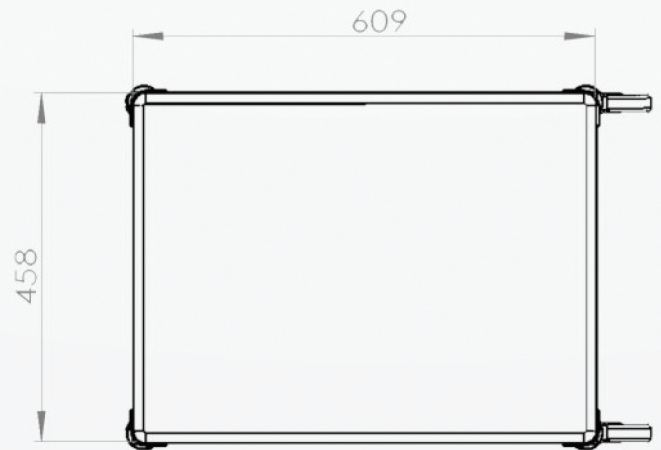

C 34

Dark Black Metal Construction desktop finish with black powder coat painted.
 2 fix shelves.
 Polyethylene shelves will not scratch, dent, rust or stain
 Built in cord wrap
 24"W x 18"D x 34"H
 400 lb. weight capacity
 Easy assembly
 Color: Black