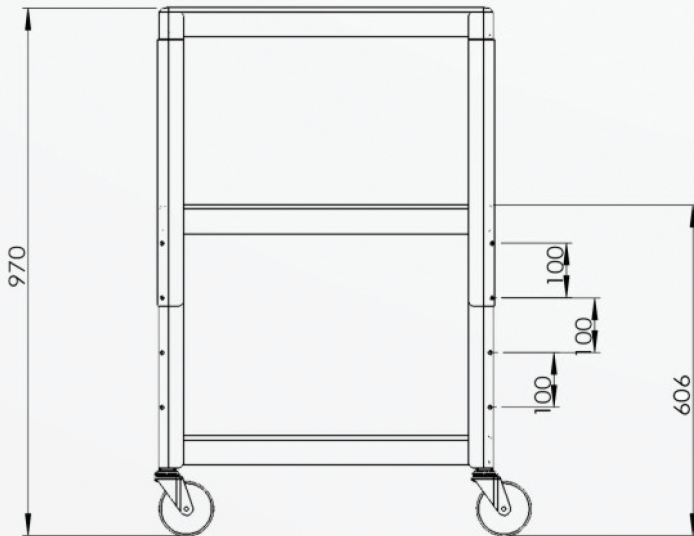

C 34

Dark Black Metal Construction desktop finish with black powder coat painted.
 2 fix shelves.
 Polyethylene shelves will not scratch, dent, rust or stain
 Built in cord wrap
 24"W x 18"D x 34"H
 400 lb. weight capacity
 Easy assembly
 Color: Black