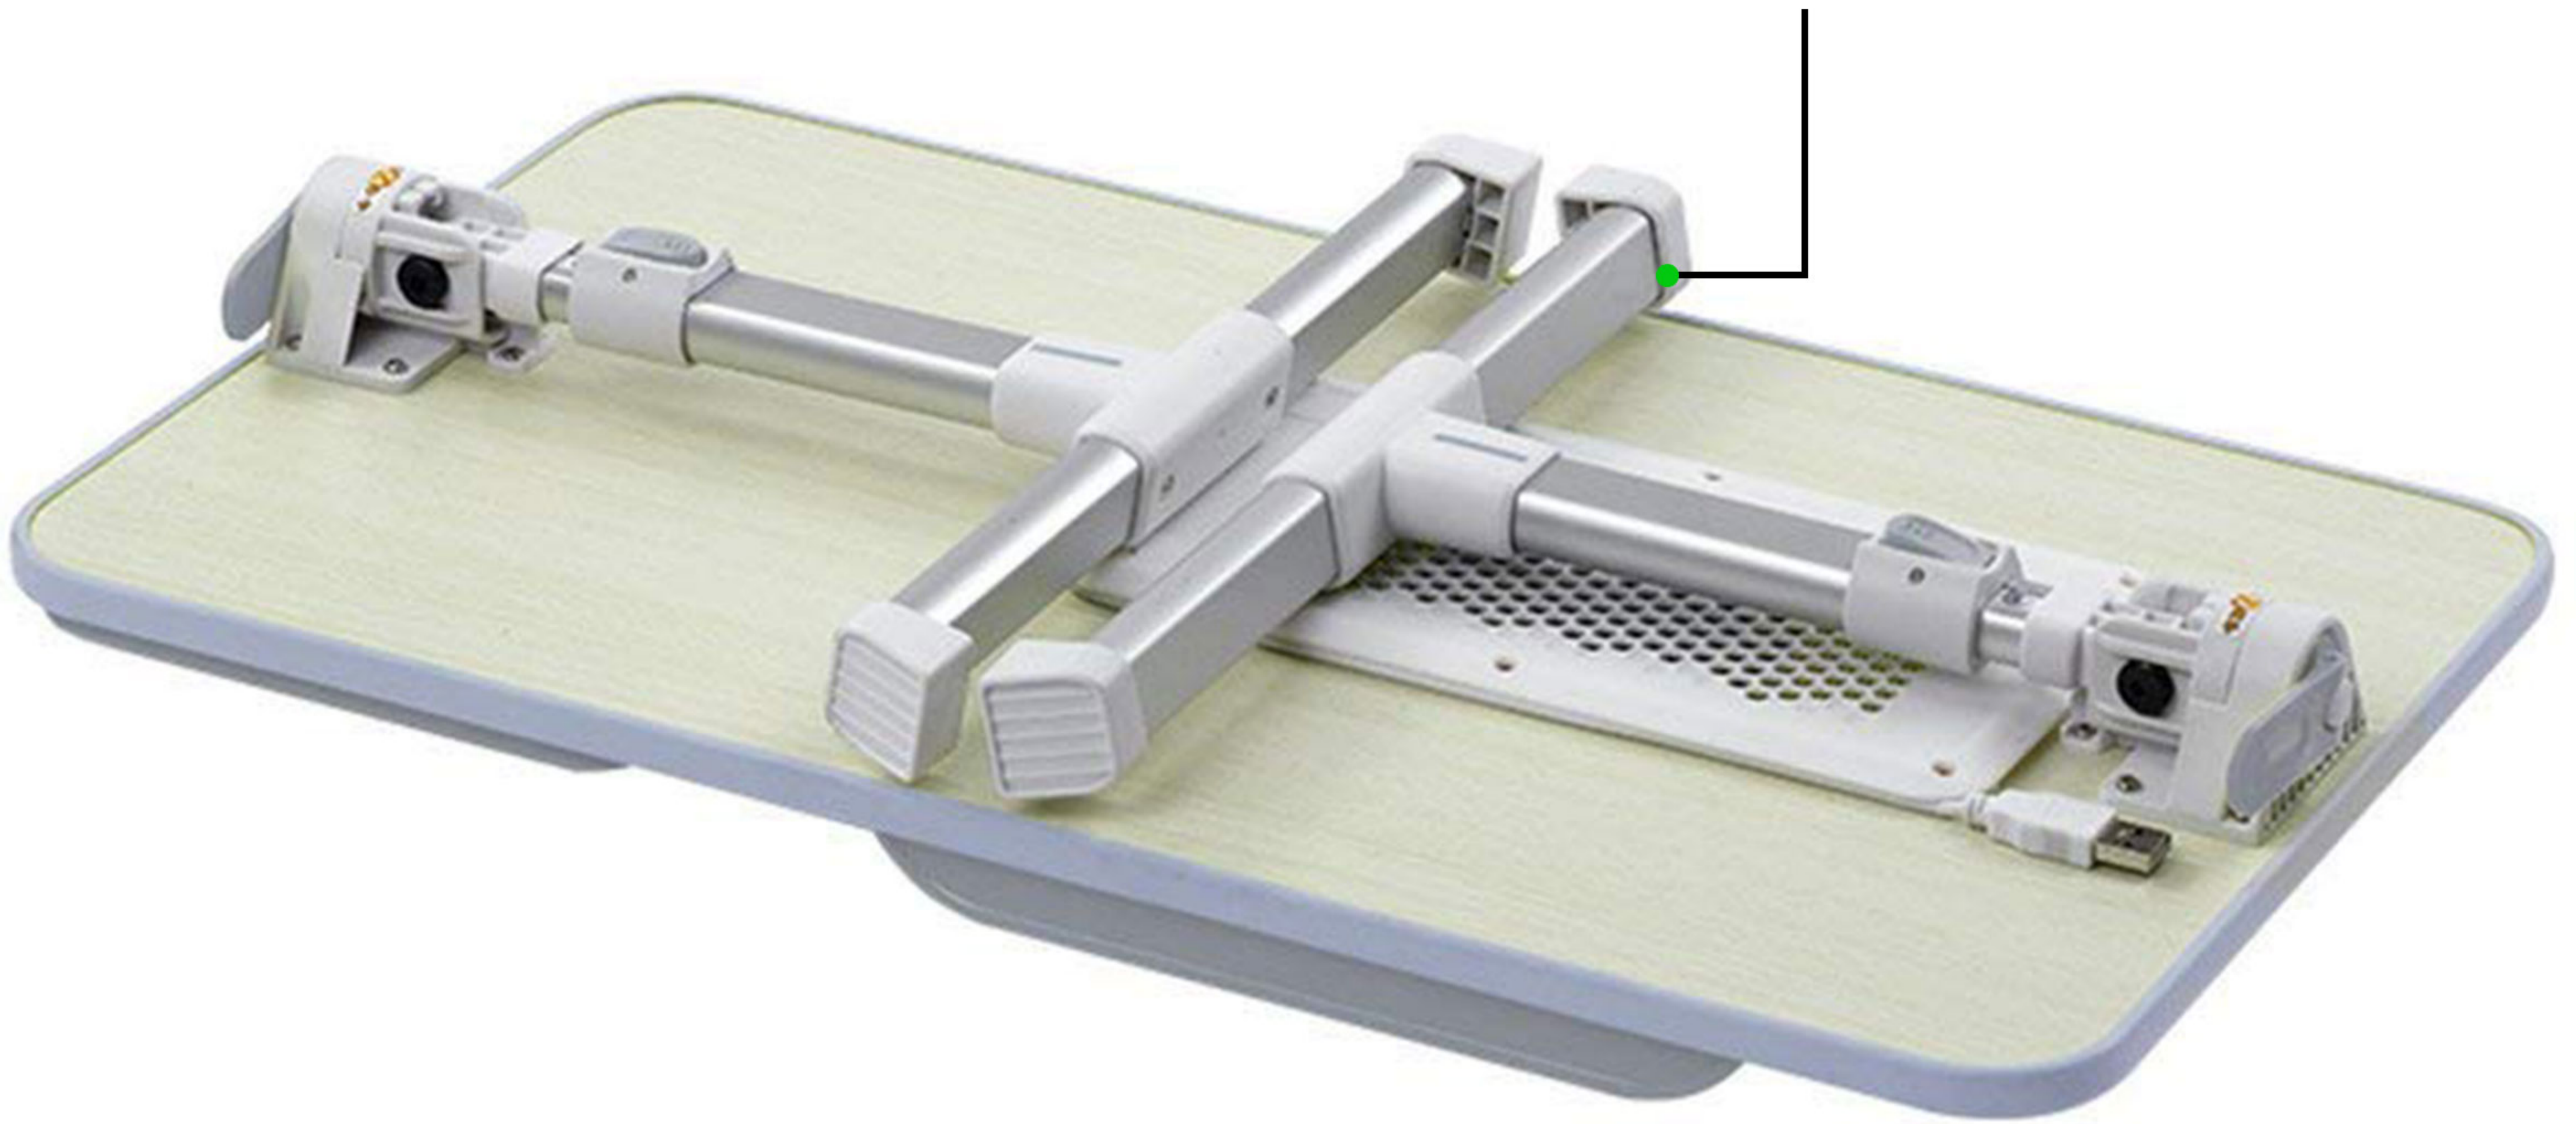

Portable Standing Bed Desk

**Work were you feel
Comfortable**

It acts as a multifunctional laptop workstation, a standing desk for office work, a TV tray for snacking, a laptop bed stand for relaxing in bed or a book/tablet stand. Its a Standing desk at office if you get tired of sitting, notebook desk desk for bed for relaxing reading table for a spacious space, Gaming table for entertainment time, a Tablet stand or floor table and a Breakfast serving tray in bed at home.

The **Tilt** of the table can be adjusted from 0° to 36° by two clamps

Strong and durable. High quality & strong aluminium alloy legs

It can fold flat for convenient storage, is light enough to carry around

Height Adjustable from 9.4"-12.6"

made of 100% high quality engineered **wood** which is environmentally friendly

The Tilt of the table can be adjusted from 0° to 36°

When used in conjunction with a regular desk it enables you to work while standing; freeing yourself from disorders such as backache, and spondylitis caused by long hours sitting in the workplace.

1. **HEALTHIER WORKING** - When used in conjunction with a regular desk it enables you to work while standing; freeing yourself from disorders such as backache, and spondylitis caused by long hours sitting in the workplace. Height scope with 5 levels: 240-330mm.
2. **EASY TO USE** - The tilt of the table can be adjusted from 0° to 36° by two clamps. The height can be adjusted from 9.4" to 12.6" by adjusting two auto-lock buttons.
3. **PANEL SIZE: 520x300MM**, suitable for 14", 15" and 17" laptop.