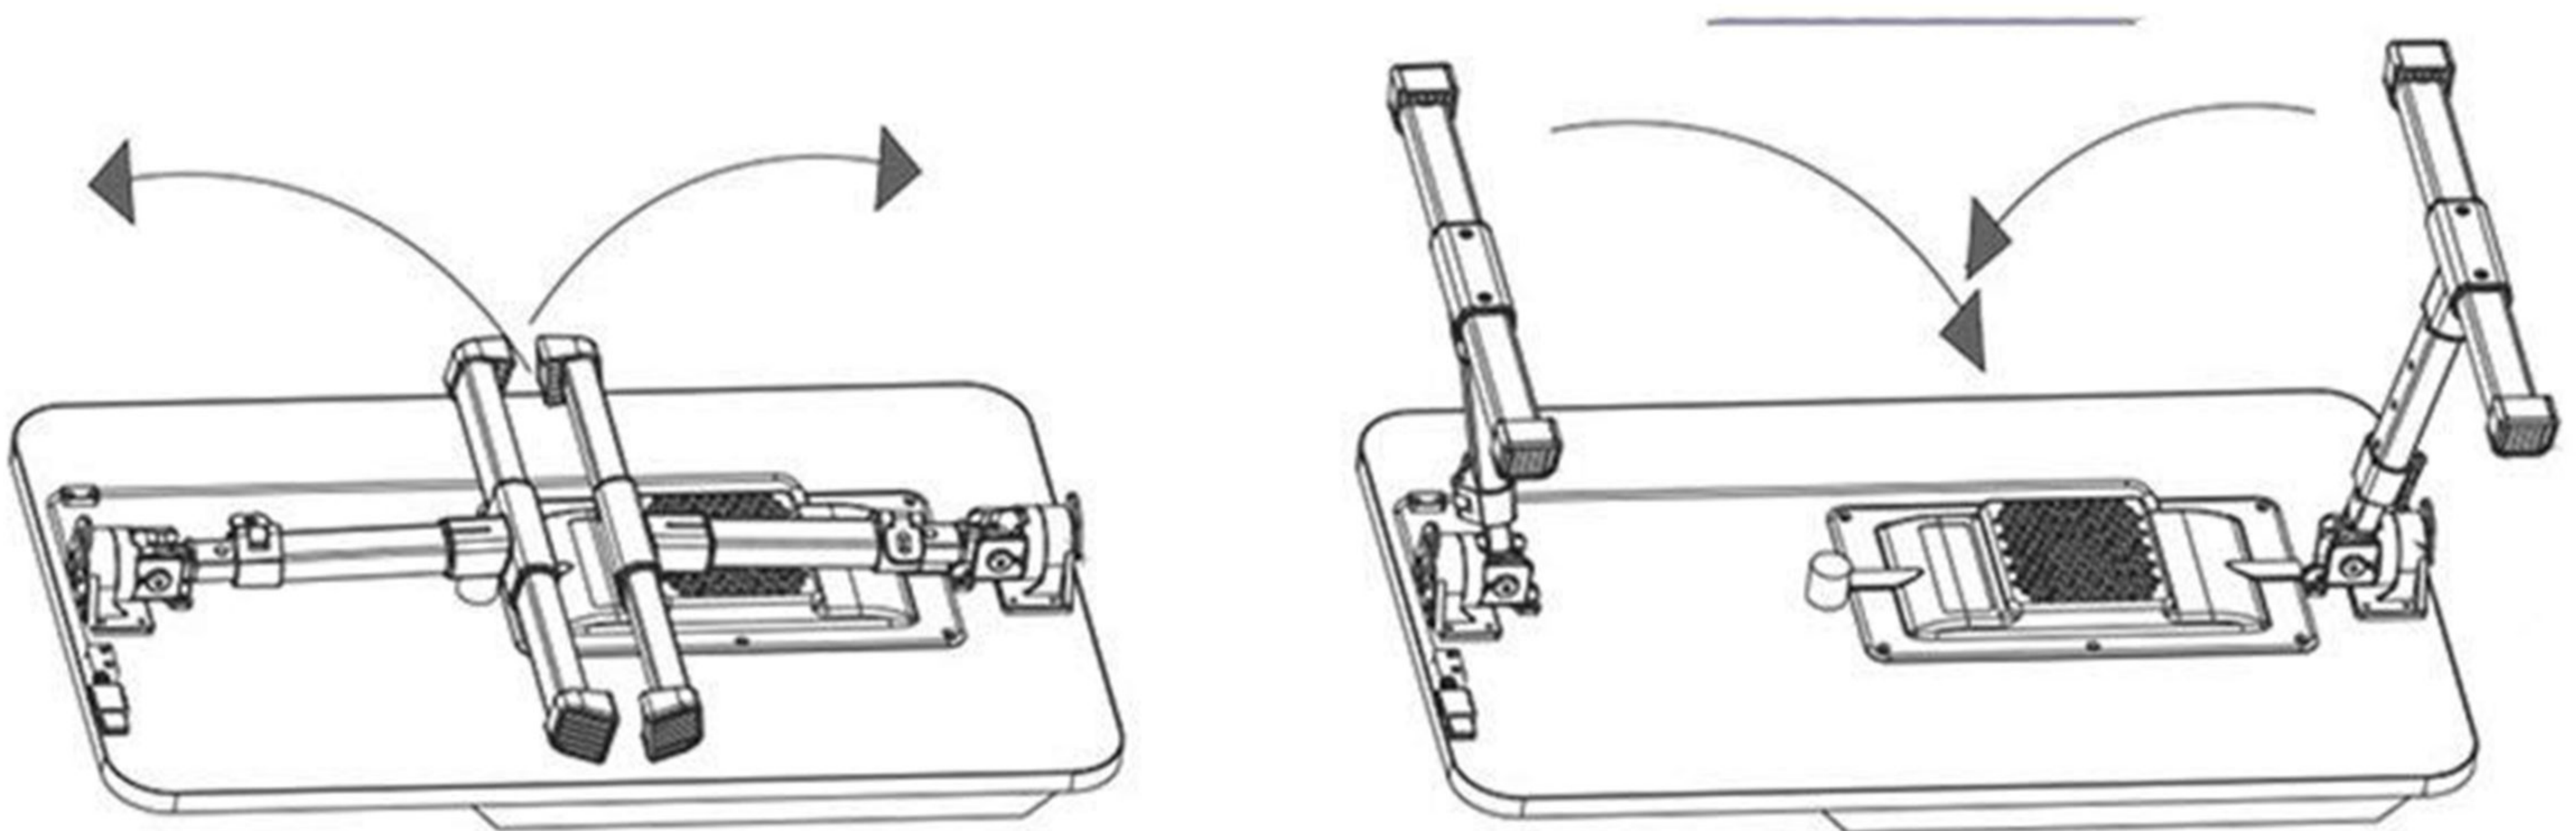

Portable Standing Bed Desk

**Work were you feel
Comfortable**

It acts as a multifunctional laptop workstation, a standing desk for office work, a TV tray for snacking, a laptop bed stand for relaxing in bed or a book/tablet stand. Its a Standing desk at office if you get tired of sitting, notebook desk desk for bed for relaxing reading table for a spacious space, Gaming table for entertainment time, a Tablet stand or floor table and a Breakfast serving tray in bed at home.

The **Tilt** of the table can be adjusted from 0° to 36° by two clamps

Strong and durable. High quality & strong aluminium alloy legs

It can fold flat for convenient storage, is light enough to carry around

Height Adjustable from 9.4"-12.6"

made of 100% high quality engineered **wood** which is environmentally friendly

The Tilt of the table can be adjusted from 0° to 36°

When used in conjunction with a regular desk it enables you to work while standing; freeing yourself from disorders such as backache, and spondylitis caused by long hours sitting in the workplace.

1. **HEALTHIER WORKING** - When used in conjunction with a regular desk it enables you to work while standing; freeing yourself from disorders such as backache, and spondylitis caused by long hours sitting in the workplace. Height scope with 5 levels: 240-330mm.
2. **EASY TO USE** - The tilt of the table can be adjusted from 0° to 36° by two clamps. The height can be adjusted from 9.4" to 12.6" by adjusting two auto-lock buttons.
3. **PANEL SIZE: 520x300MM**, suitable for 14", 15" and 17" laptop.