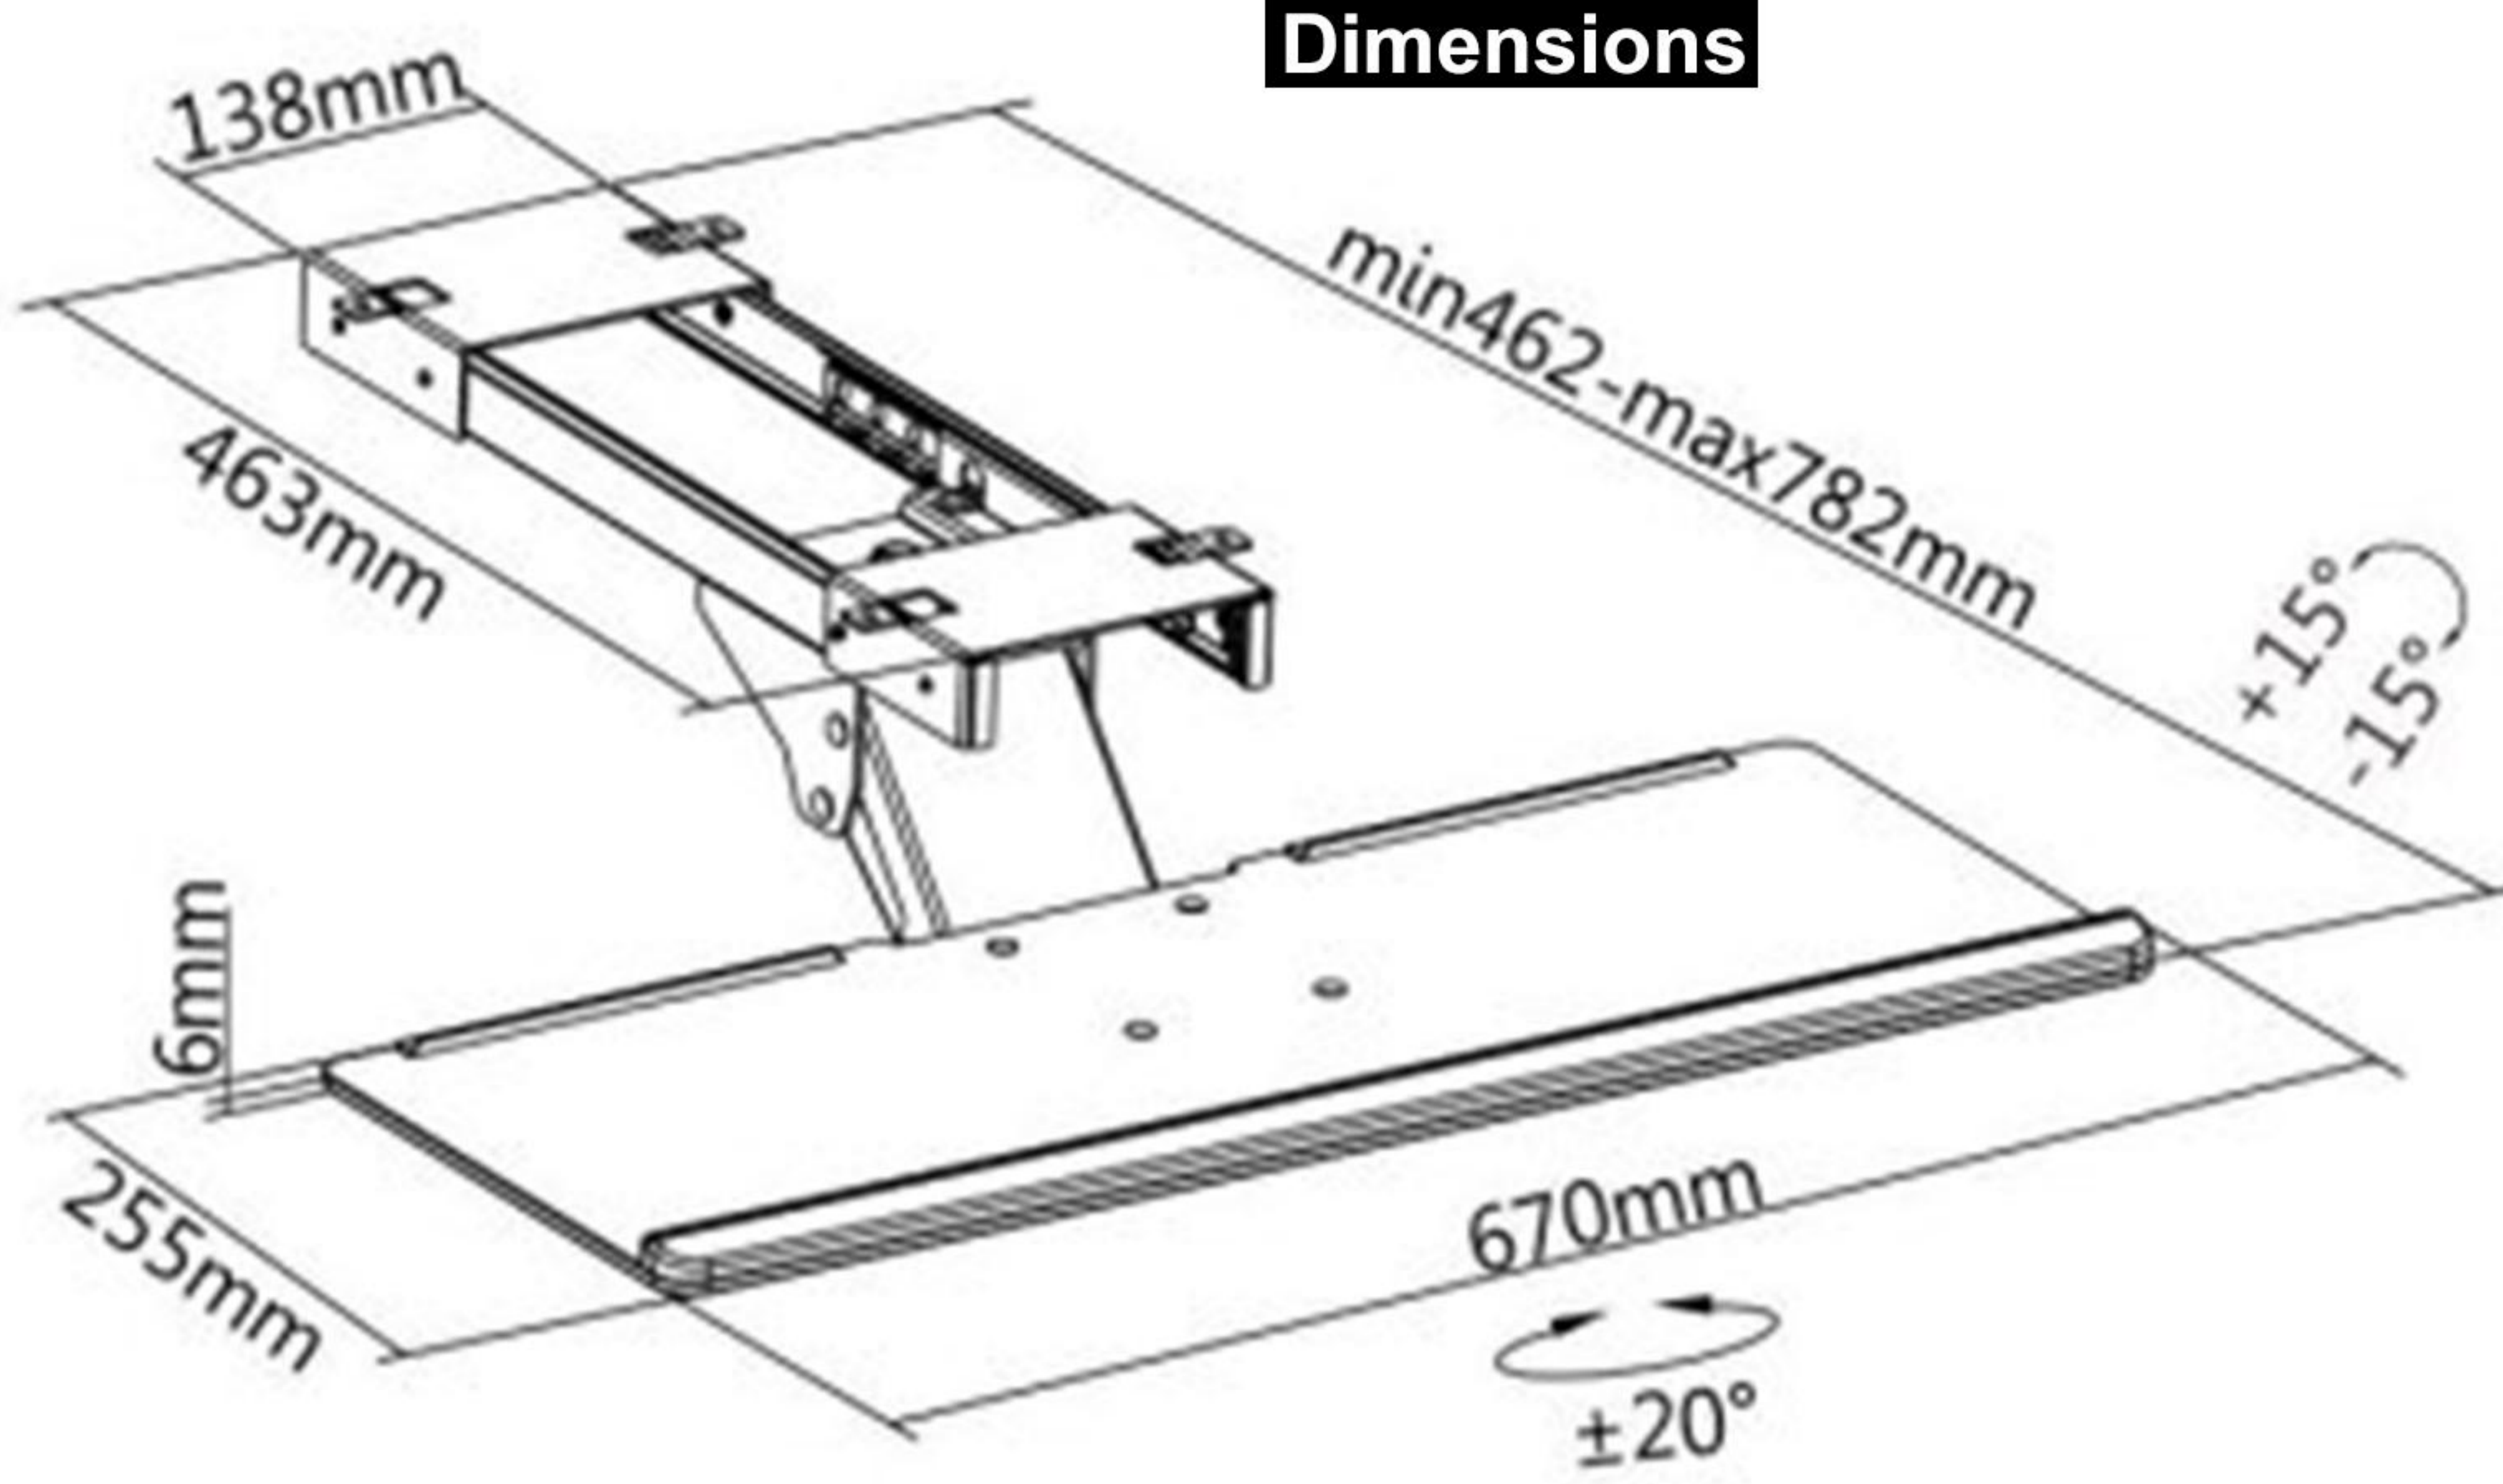

Dimensions

Made to exactly conform different ways of placing keyboard, it features versatile modes of adjustment.