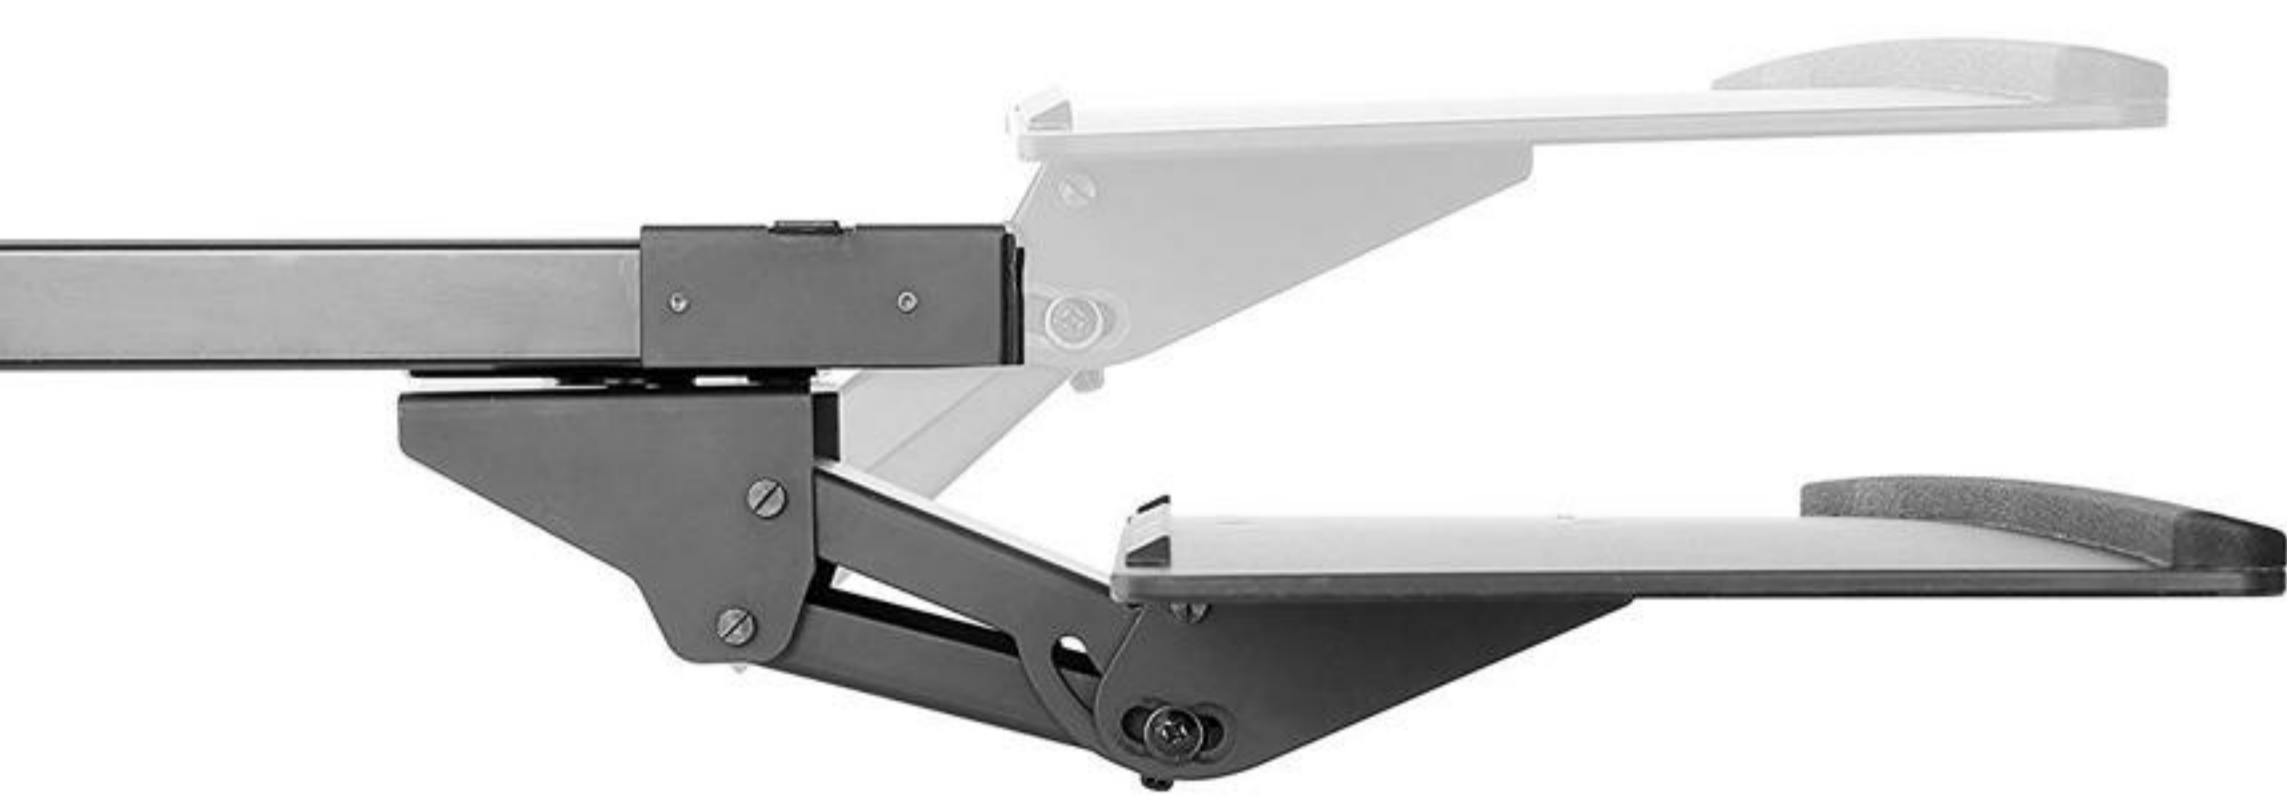

# ADJUSTABLE UNDER DESK KEYBOARD TRAY

MODEL: AKT02

40 Degrees swiveling, 30 degrees tilting and 170mm (6.7 inches) height adjustment

An adjustable keyboard tray can provide you comfort on wrists, arms and shoulders.

320mm

The track mounted design easily hides the keyboard tray under desk

## Description

Is a under desk track mounted keyboard tray. Made to exactly conform different ways of placing keyboard, it features versatile modes of adjustment. 40 Degrees swiveling, 30 degrees tilting and 170mm (6.7 Inches) height adjustment arm and shoulder postures while typing. Gain more space on desktop. The track mounted design easily hides the keyboard tray under desk. An adjustable keyboard tray can provide you comfort on wrists, arms and shoulders.

## Features

- 40 Degrees swiveling, 30 degrees tilting and 170mm (6.7 inches) height adjustment satisfy arm and shoulder posture while typing.
- Keyboard size:670x255mm (26.4"X10").
- The track mounted design easily hides the keyboard tray under desk.
- Angle adjustment:+15°~-15°. Turn right or left range:+20°~-20°.
- Pull Out Under Table Keyboard Drawer | Articulating Platform.