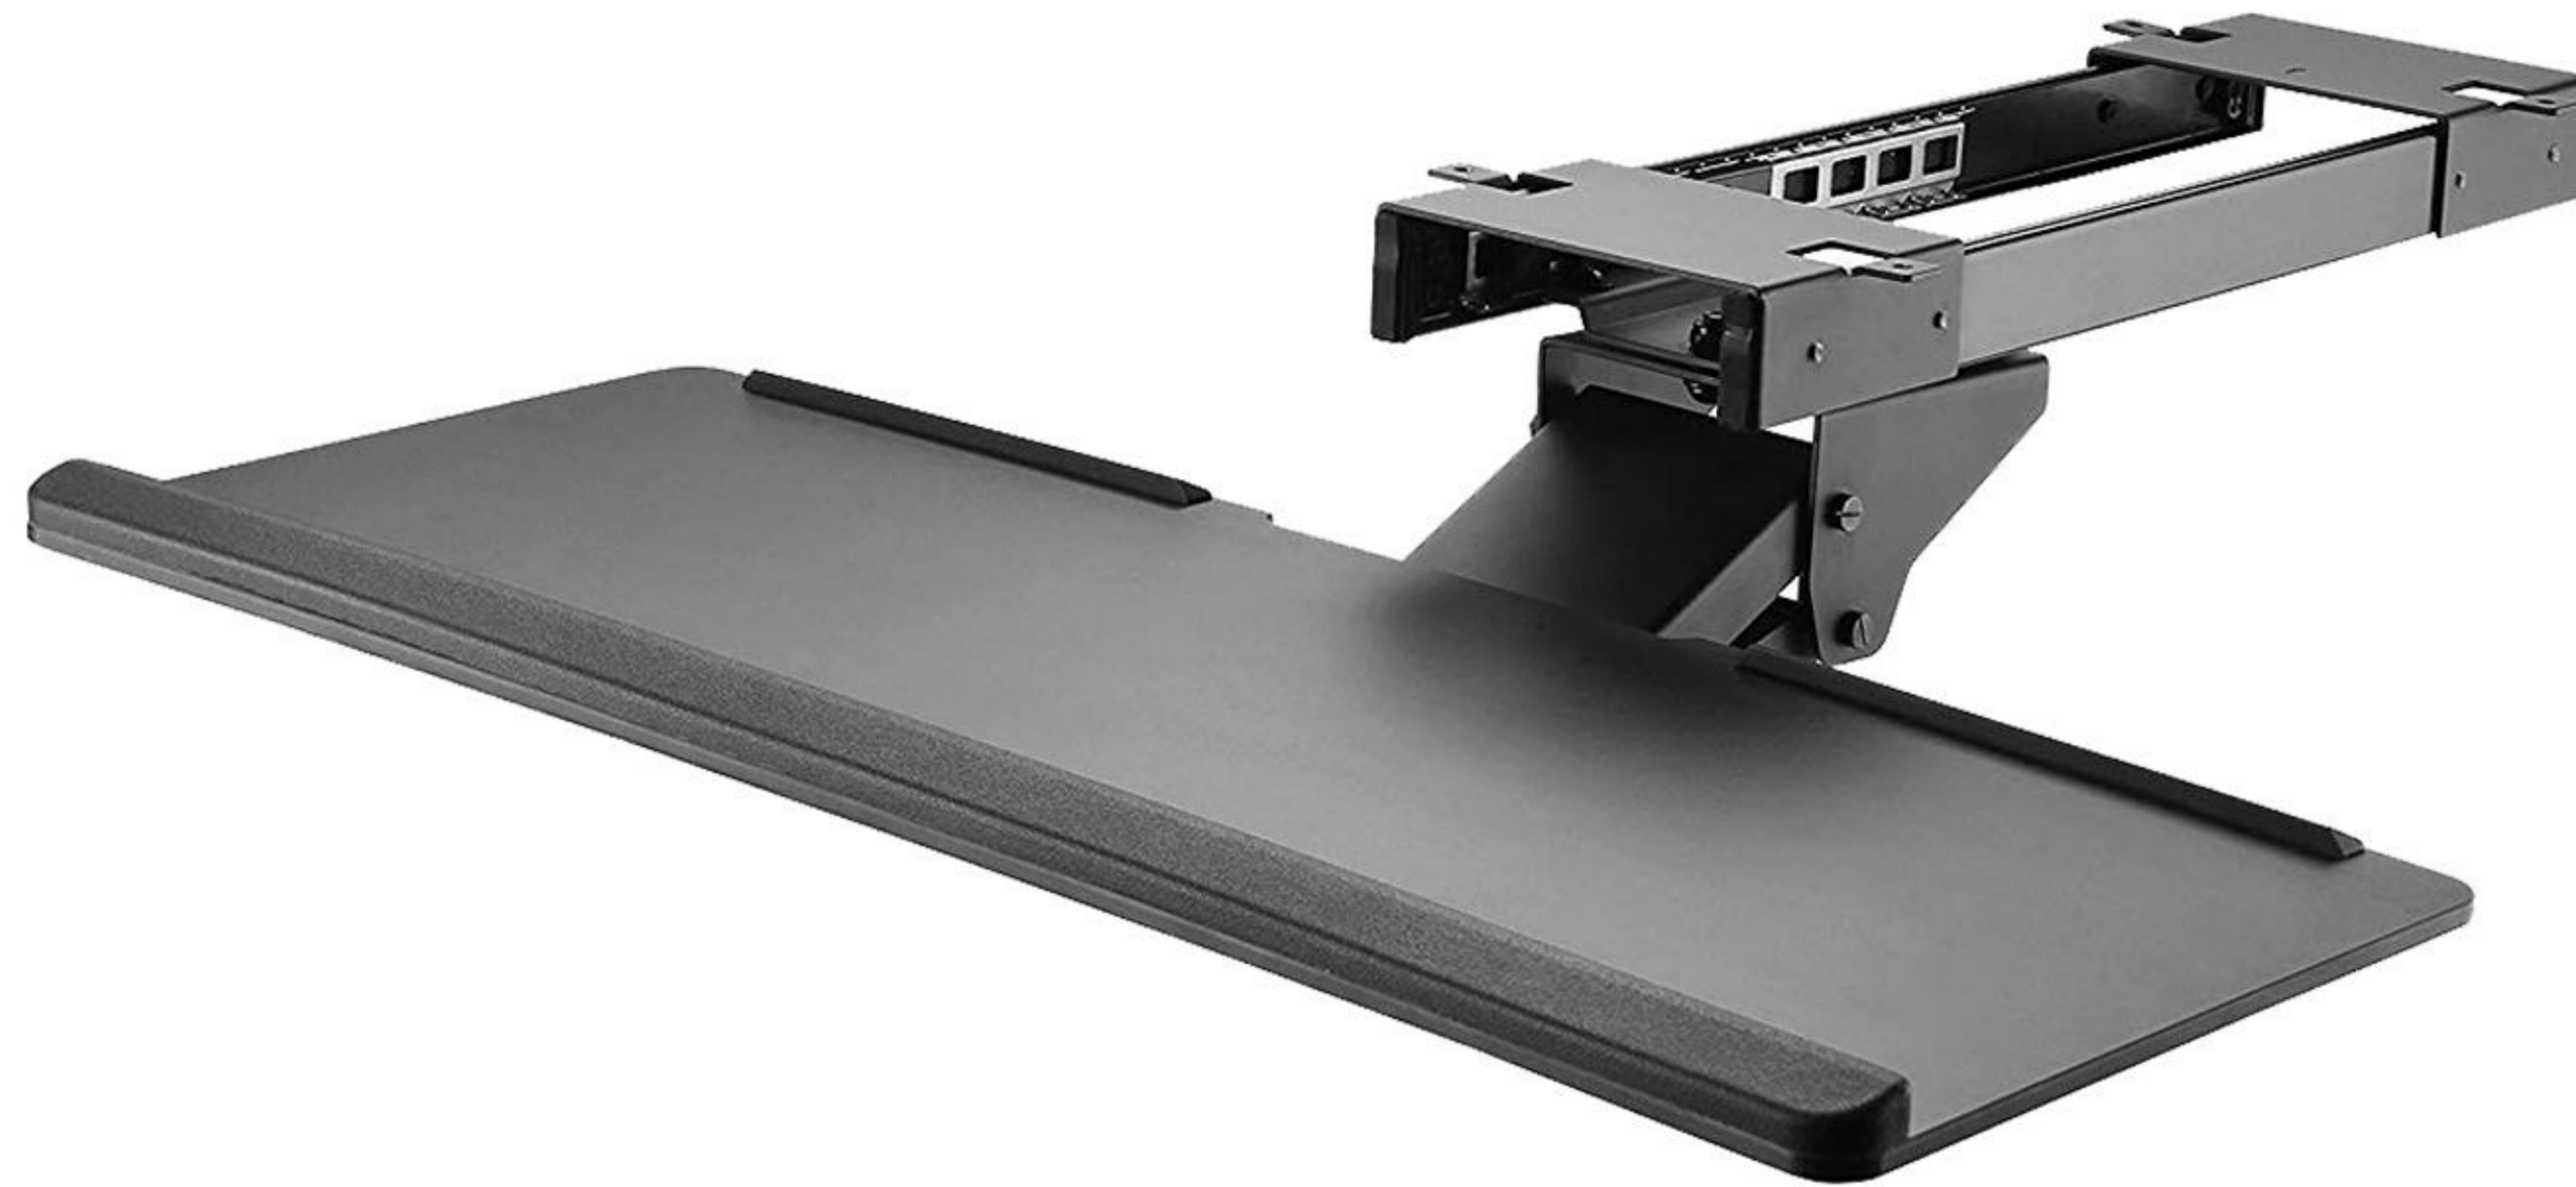

320mm

The track mounted design easily hides the keyboard tray under desk

## Dimensions

Made to exactly conform different ways of placing keyboard, it features versatile modes of adjustment.

Easily store keyboard tray under desk when not in use.

## Description

Is a under desk track mounted keyboard tray. Made to exactly conform different ways of placing keyboard, it features versatile modes of adjustment. 40 Degrees swiveling, 30 degrees tilting and 170mm (6.7 Inches) height adjustment arm and shoulder postures while typing. Gain more space on desktop. The track mounted design easily hides the keyboard tray under desk. An adjustable keyboard tray can provide you comfort on wrists, arms and shoulders.

## Features

- 40 Degrees swiveling, 30 degrees tilting and 170mm (6.7 inches) height adjustment satisfy arm and shoulder posture while typing.
- Keyboard size:670x255mm (26.4"X10").
- The track mounted design easily hides the keyboard tray under desk.
- Angle adjustment:+15°~-15°. Turn right or left range:+20°~-20°.
- Pull Out Under Table Keyboard Drawer | Articulating Platform.