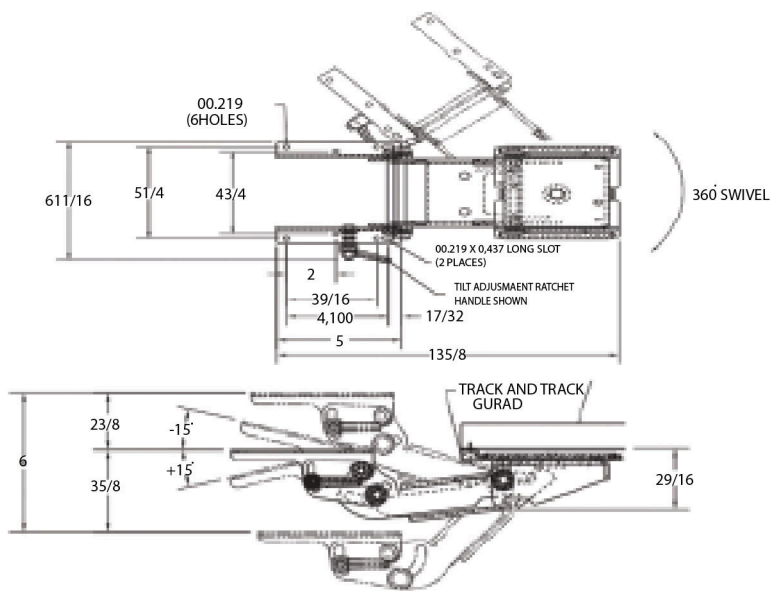

Easily adjust your keyboard and mouse to your correct ergonomic position. Raise keyboards to any height from 2 3/8 inch above " below your desk-level and 3 5/8 inch below desk level.

People get height adjustable keyboard trays because their desk top is too high to be comfortable when keying, and the height adjustable tray allows them to get the keyboard down to a comfortable level, alleviating "elevated shoulders and other awkward postures, which increases the risk for discomfort, fatigue and injury.

ADJUSTABLE KEYBOARD TRAYS

About Product

Enjoy the ergonomic comfort that this keyboard mechanism will give you. When you tilt your keyboard you will notice how relaxed your wrist will feel. This value price mechanism is ideal for home and office. This classic style, knob adjusted, ergonomic keyboard mechanism will make a positive difference in the comfort of your workstation. With almost 6 inches of vertical height adjustment along with 360 degrees of swivel this keyboard mechanism offers the options you're looking for at a price you can afford.

AKT01

Specifications

- Single knob sets both height & tilt of keyboard tray.
- 17-3/4" standard length of track supplied.
- Slim profile maximizes knee clearance when in use or retracted.
- Meets BIFMA x 5.5-1998 Standards.
- 360° rear swivel.
- 2-1/4" end of track to rear of keyboard tray distance.
- 5-3/4" height adjustment, spring assistance.
- Keyboard tilt adjustment range +/- 15°.
- Keyboard tray is made from MDF and covered with black textured PVC material.
- 28" x 11" MDF Keyboard Tray .
- Molded PU Palm Rest.
- CARB-P2 Compliant.