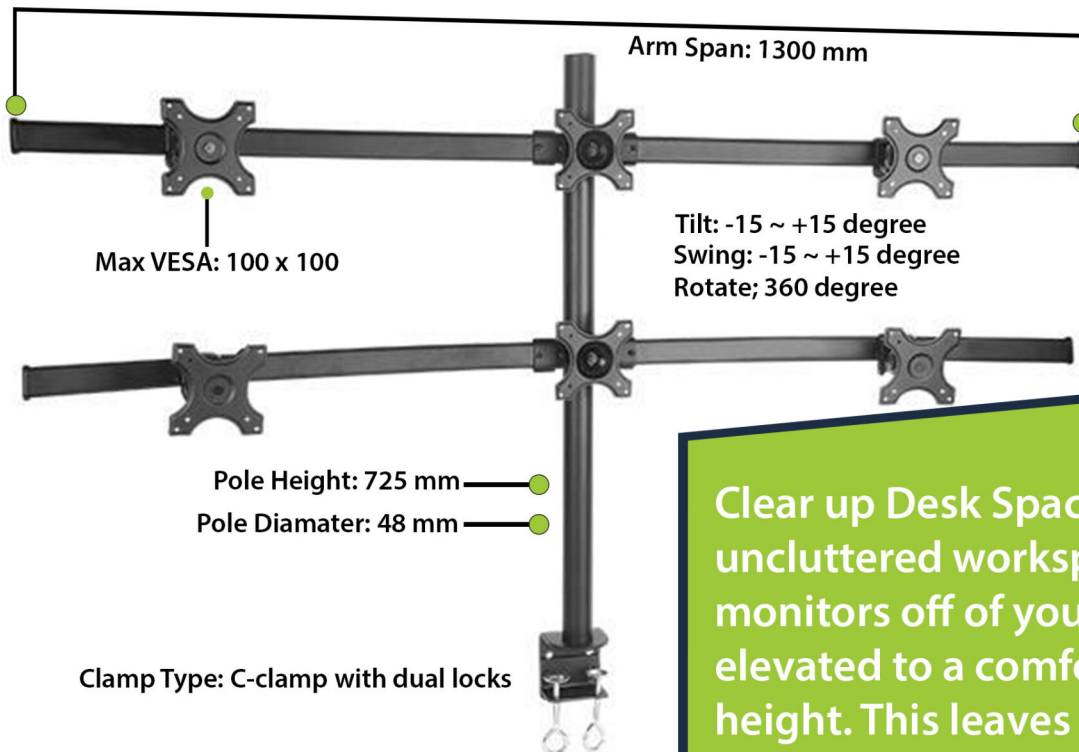

Hex Monitor Stand Desk Mount 6MS-CT

This mount is capable of supporting and adding dynamic movements to your monitors.

Monitor Size: 13"-27"
Material: Steel & Aluminum
Finish: Powder Coating
Color: Black

Clear up Desk Space Create a clean and uncluttered workspace by getting six monitors off of your desk surface and elevated to a comfortable viewing height. This leaves room for important projects, accessories, decor, and your favorite coffee drink! VESA Mounting Standard VESA holes (75x75mm and 100x100mm) fit most screen.

Each display will have its own set of tilt and pivot movements. **Tilt 15 degrees** up or down to reduce sun glare, or swivel **180 degrees** for better viewing angles.

The curved arm design creates the **cockpit effect** to find a focal point for optimal image quality of every monitor.

High Grade Steel and Aluminum with Ultra Heavy Duty **"C"** Clamp

DIMENSIONS

Features

1. Hex (6) monitor arrangement for work, gaming, relaxing, security, monitoring and other multiple screen applications. This mount is capable of supporting and adding dynamic movements to your monitors. Ideal for homes, businesses, dorms, schools, labs, production lines, factories, manufacturing plants etc.
2. **FULLY ADJUSTABLE:** Each display will have its own set of tilt and pivot movements. Tilt 15 degrees up or down to reduce sun glare, or swivel 180 degrees for better viewing angles. Rotate monitors from landscape to portrait without ever uninstillation/unmounting. Create ergonomic environments within seconds.
3. **CURVED ARM HEIGHT ADJUSTABILITY:** Each screen can be vertically adjusted along the curved arm. The curved arm design creates the cockpit effect to find a focal point for optimal image quality of every monitor. Adjust the height of each arm along the notches on the pole.