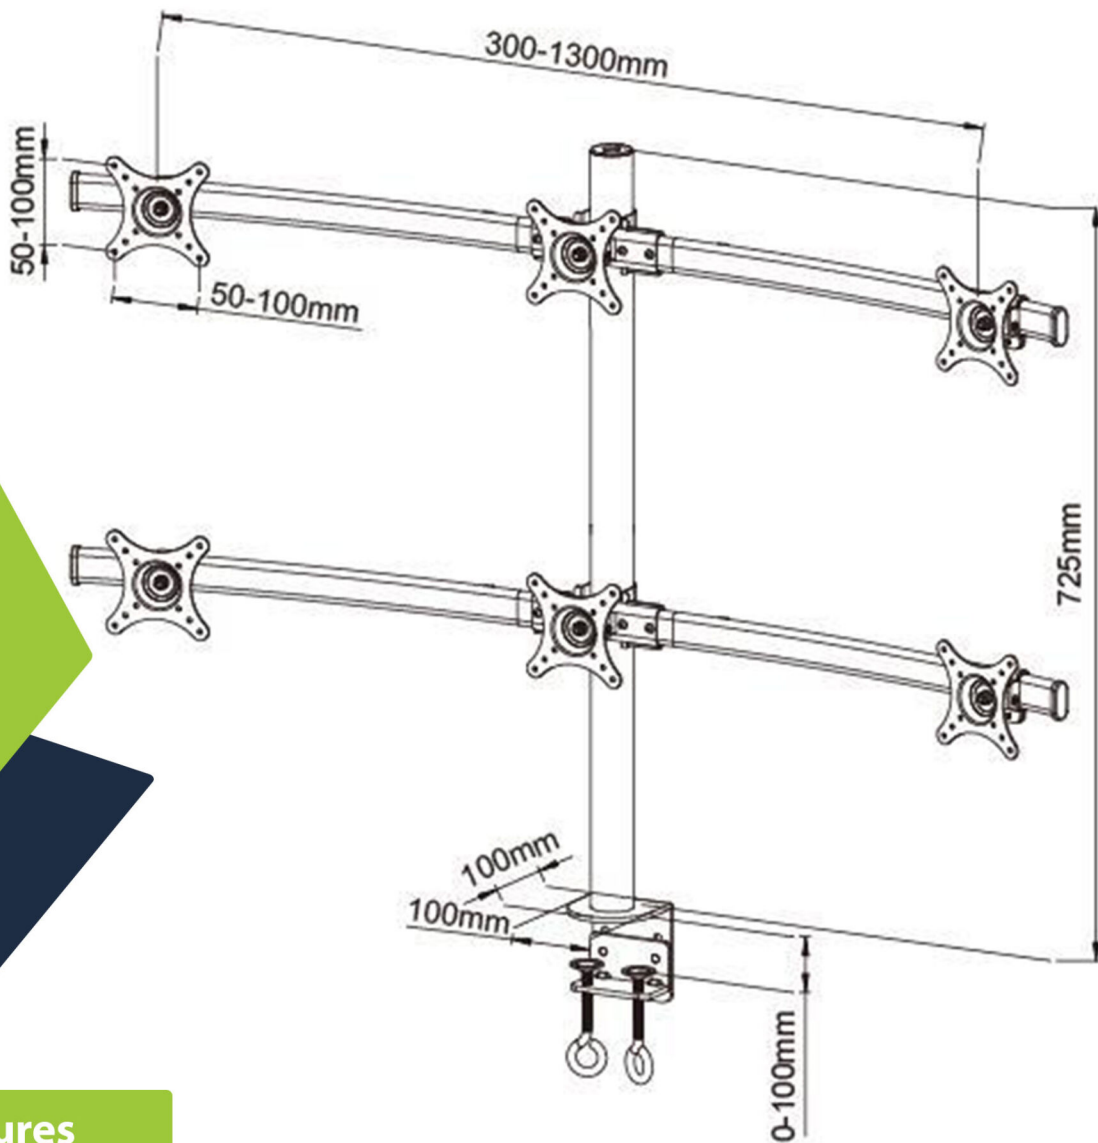

Hex Monitor Stand Desk Mount 6MS-CT

This mount is capable of supporting and adding dynamic movements to your monitors.

Monitor Size: 13"-27"
Material: Steel & Aluminum
Finish: Powder Coating
Color: Black

Clear up Desk Space Create a clean and uncluttered workspace by getting six monitors off of your desk surface and elevated to a comfortable viewing height. This leaves room for important projects, accessories, decor, and your favorite coffee drink! VESA Mounting Standard VESA holes (75x75mm and 100x100mm) fit most screen.

Each display will have its own set of tilt and pivot movements. **Tilt 15 degrees** up or down to reduce sun glare, or swivel **180 degrees** for better viewing angles.

The curved arm design creates the **cockpit effect** to find a focal point for optimal image quality of every monitor.

High Grade Steel and Aluminum with Ultra Heavy Duty **"C"** Clamp

DIMENSIONS

Features

1. Hex (6) monitor arrangement for work, gaming, relaxing, security, monitoring and other multiple screen applications. This mount is capable of supporting and adding dynamic movements to your monitors. Ideal for homes, businesses, dorms, schools, labs, production lines, factories, manufacturing plants etc.
2. **FULLY ADJUSTABLE:** Each display will have its own set of tilt and pivot movements. Tilt 15 degrees up or down to reduce sun glare, or swivel 180 degrees for better viewing angles. Rotate monitors from landscape to portrait without ever uninstillation/unmounting. Create ergonomic environments within seconds.
3. **CURVED ARM HEIGHT ADJUSTABILITY:** Each screen can be vertically adjusted along the curved arm. The curved arm design creates the cockpit effect to find a focal point for optimal image quality of every monitor. Adjust the height of each arm along the notches on the pole.