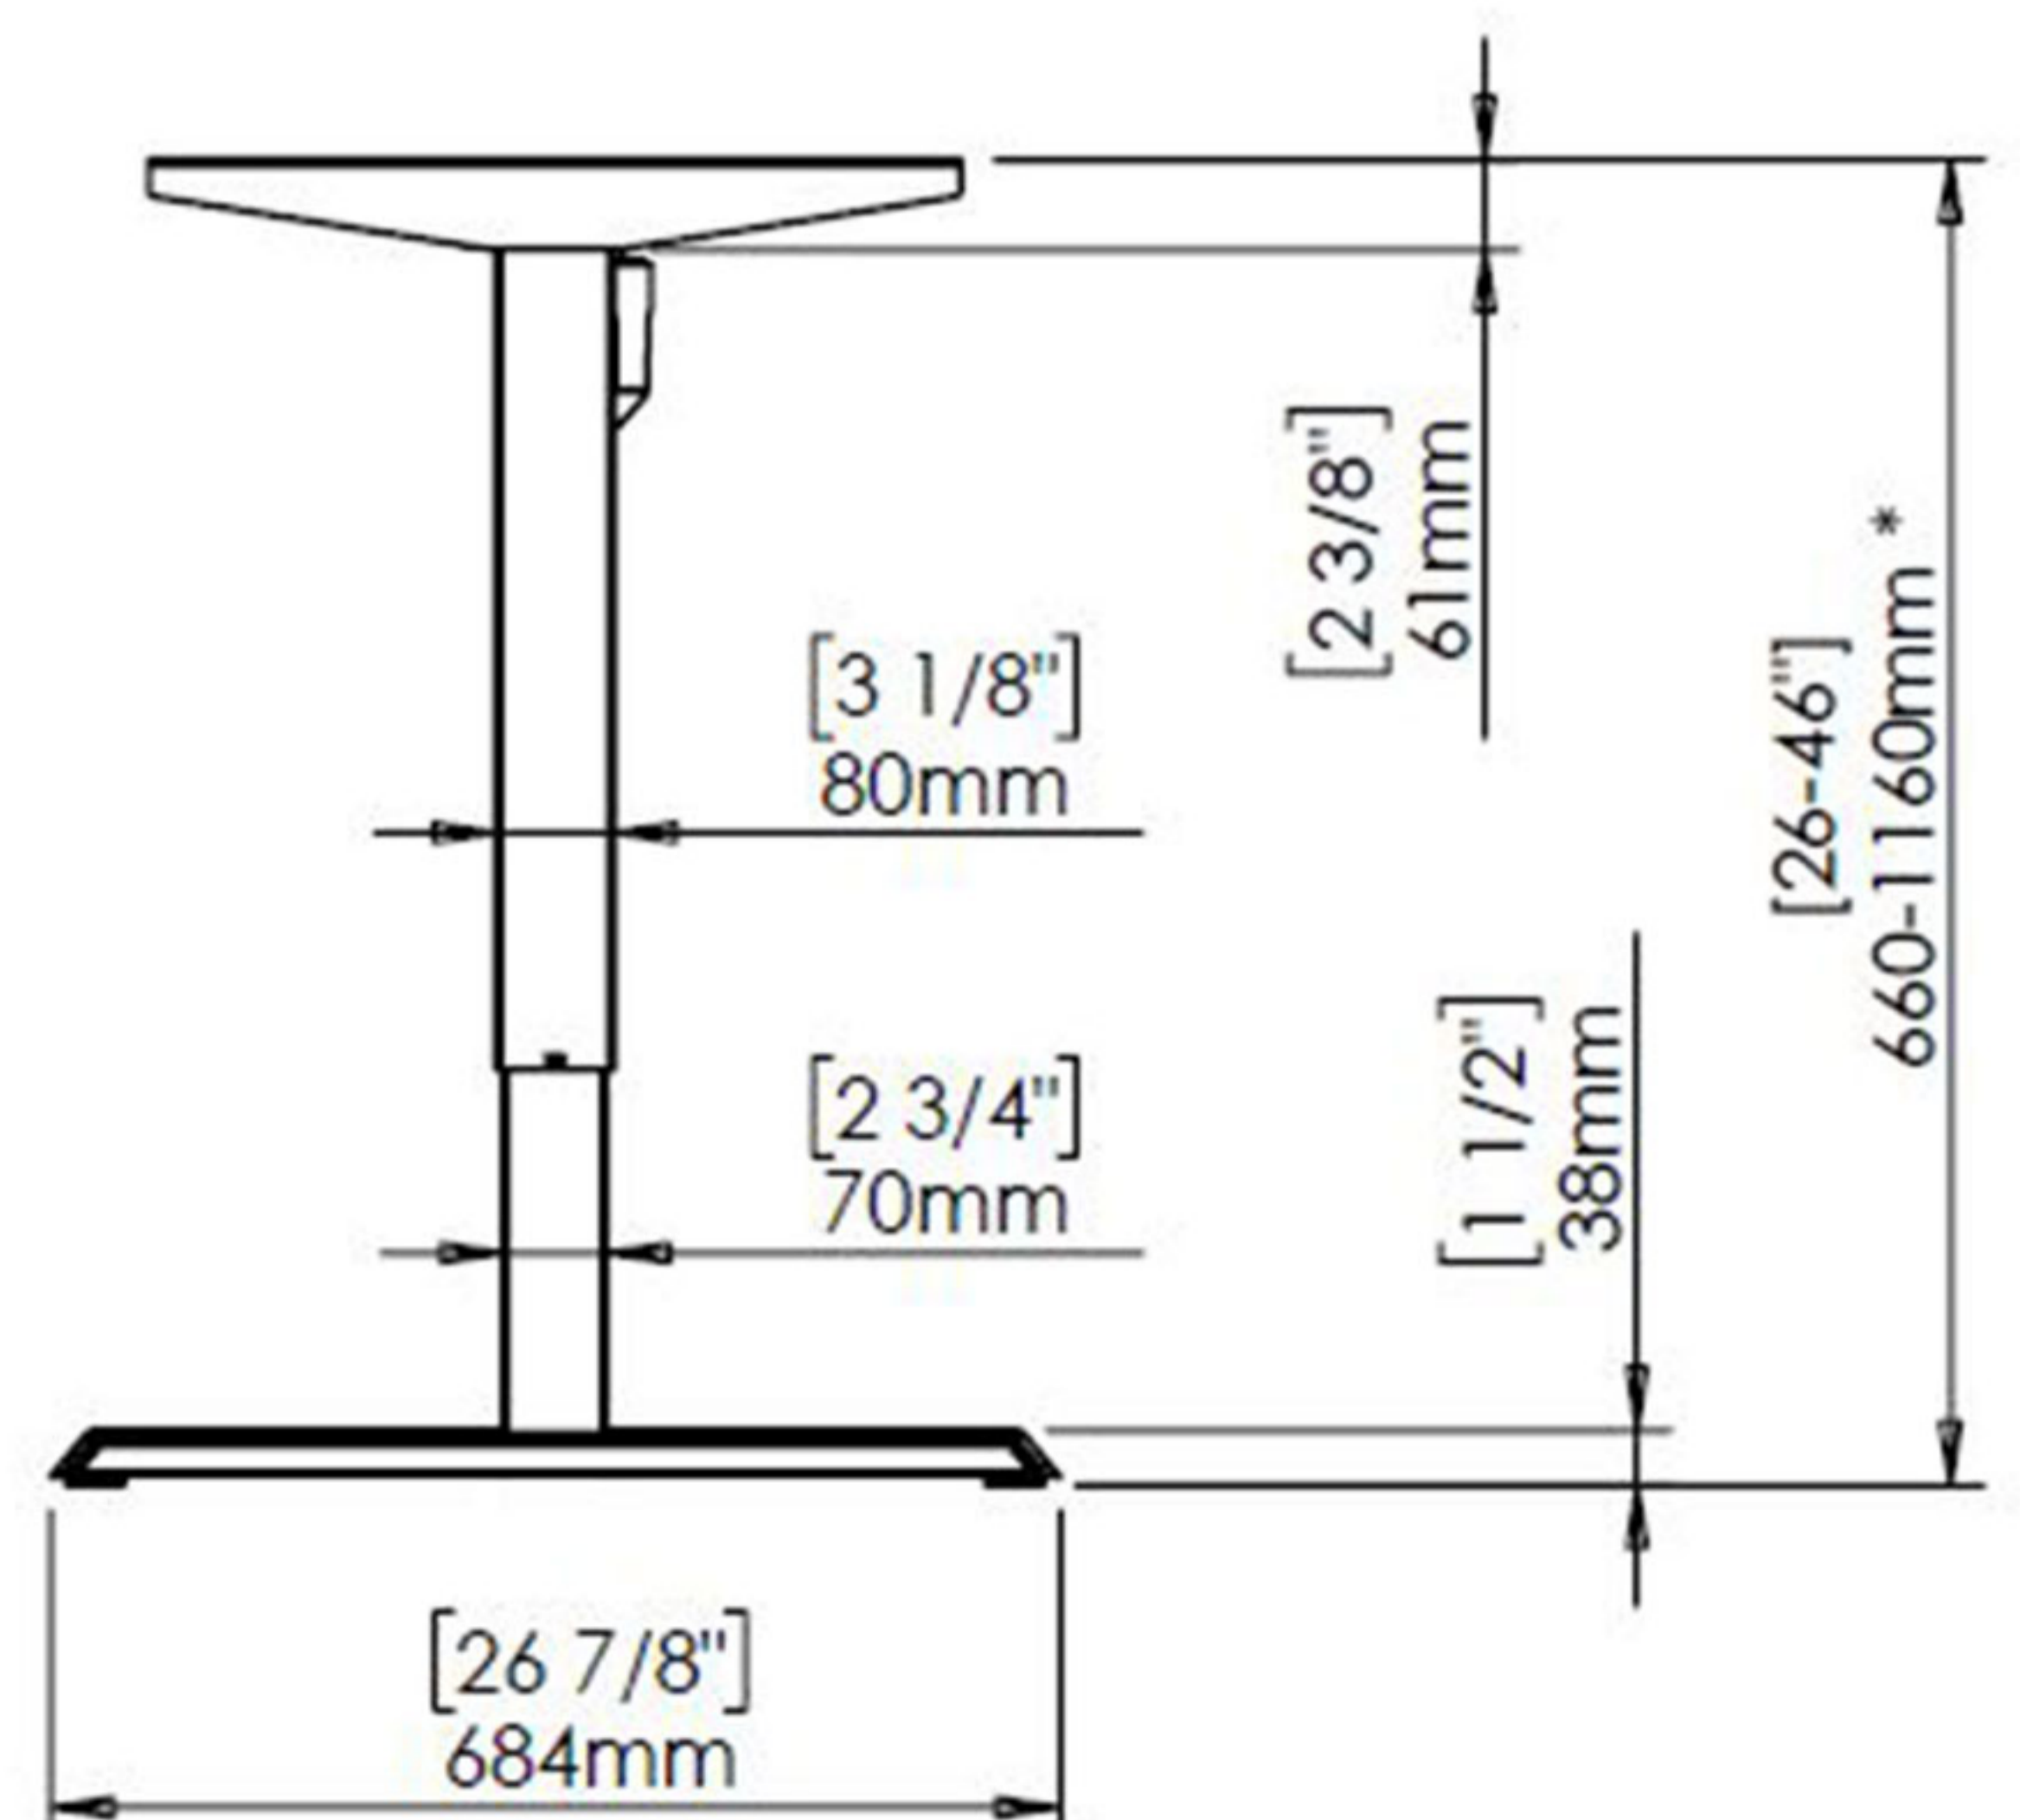

## Electric Height Adjustable Desk

The Conset 501-33 is the latest fully-electric height adjustable sit stand desk from Conset, featuring an aesthetically-pleasing sleek and modern style. Due to the cross bar being located at the top of the frame (rather than the middle) it is exceptionally sturdy and very easy to assemble. Stylish, modern and open frame design. The square columns and modern look makes this desk suitable for all office environments.

**H**eight Adjustable from 26" to 46" with quickly with the easy up/down arrows button . The high speed motor lifts your table faster at 25 mm/sec, doesn't keep you waiting.

**P**rovides ample space for a variety of monitor or laptop setups, plus room for ongoing projects and office supplies.

Frame width: 112 cm / 44.1/8 inch

**A**ll metal frame finished in a durable powder coat to provide gives a durable, clean aesthetic and years of trouble-free use.

Weight capacity 80 kg

Plenty of room for multiple monitors with space to organize your work documents.

## Features

1. The height-adjustable table stand 501-33 from world-famous brand Consent has an appealing, modern design thanks to the square table legs and the telescopic crossbar.
2. Frame width: 112 cm
3. Height adjustment range Height: 66.4 - 117 cm, Weight capacity 80 kg.
4. ROHS complians about worldwide use. Quick and easy to assemble - It's that easy.