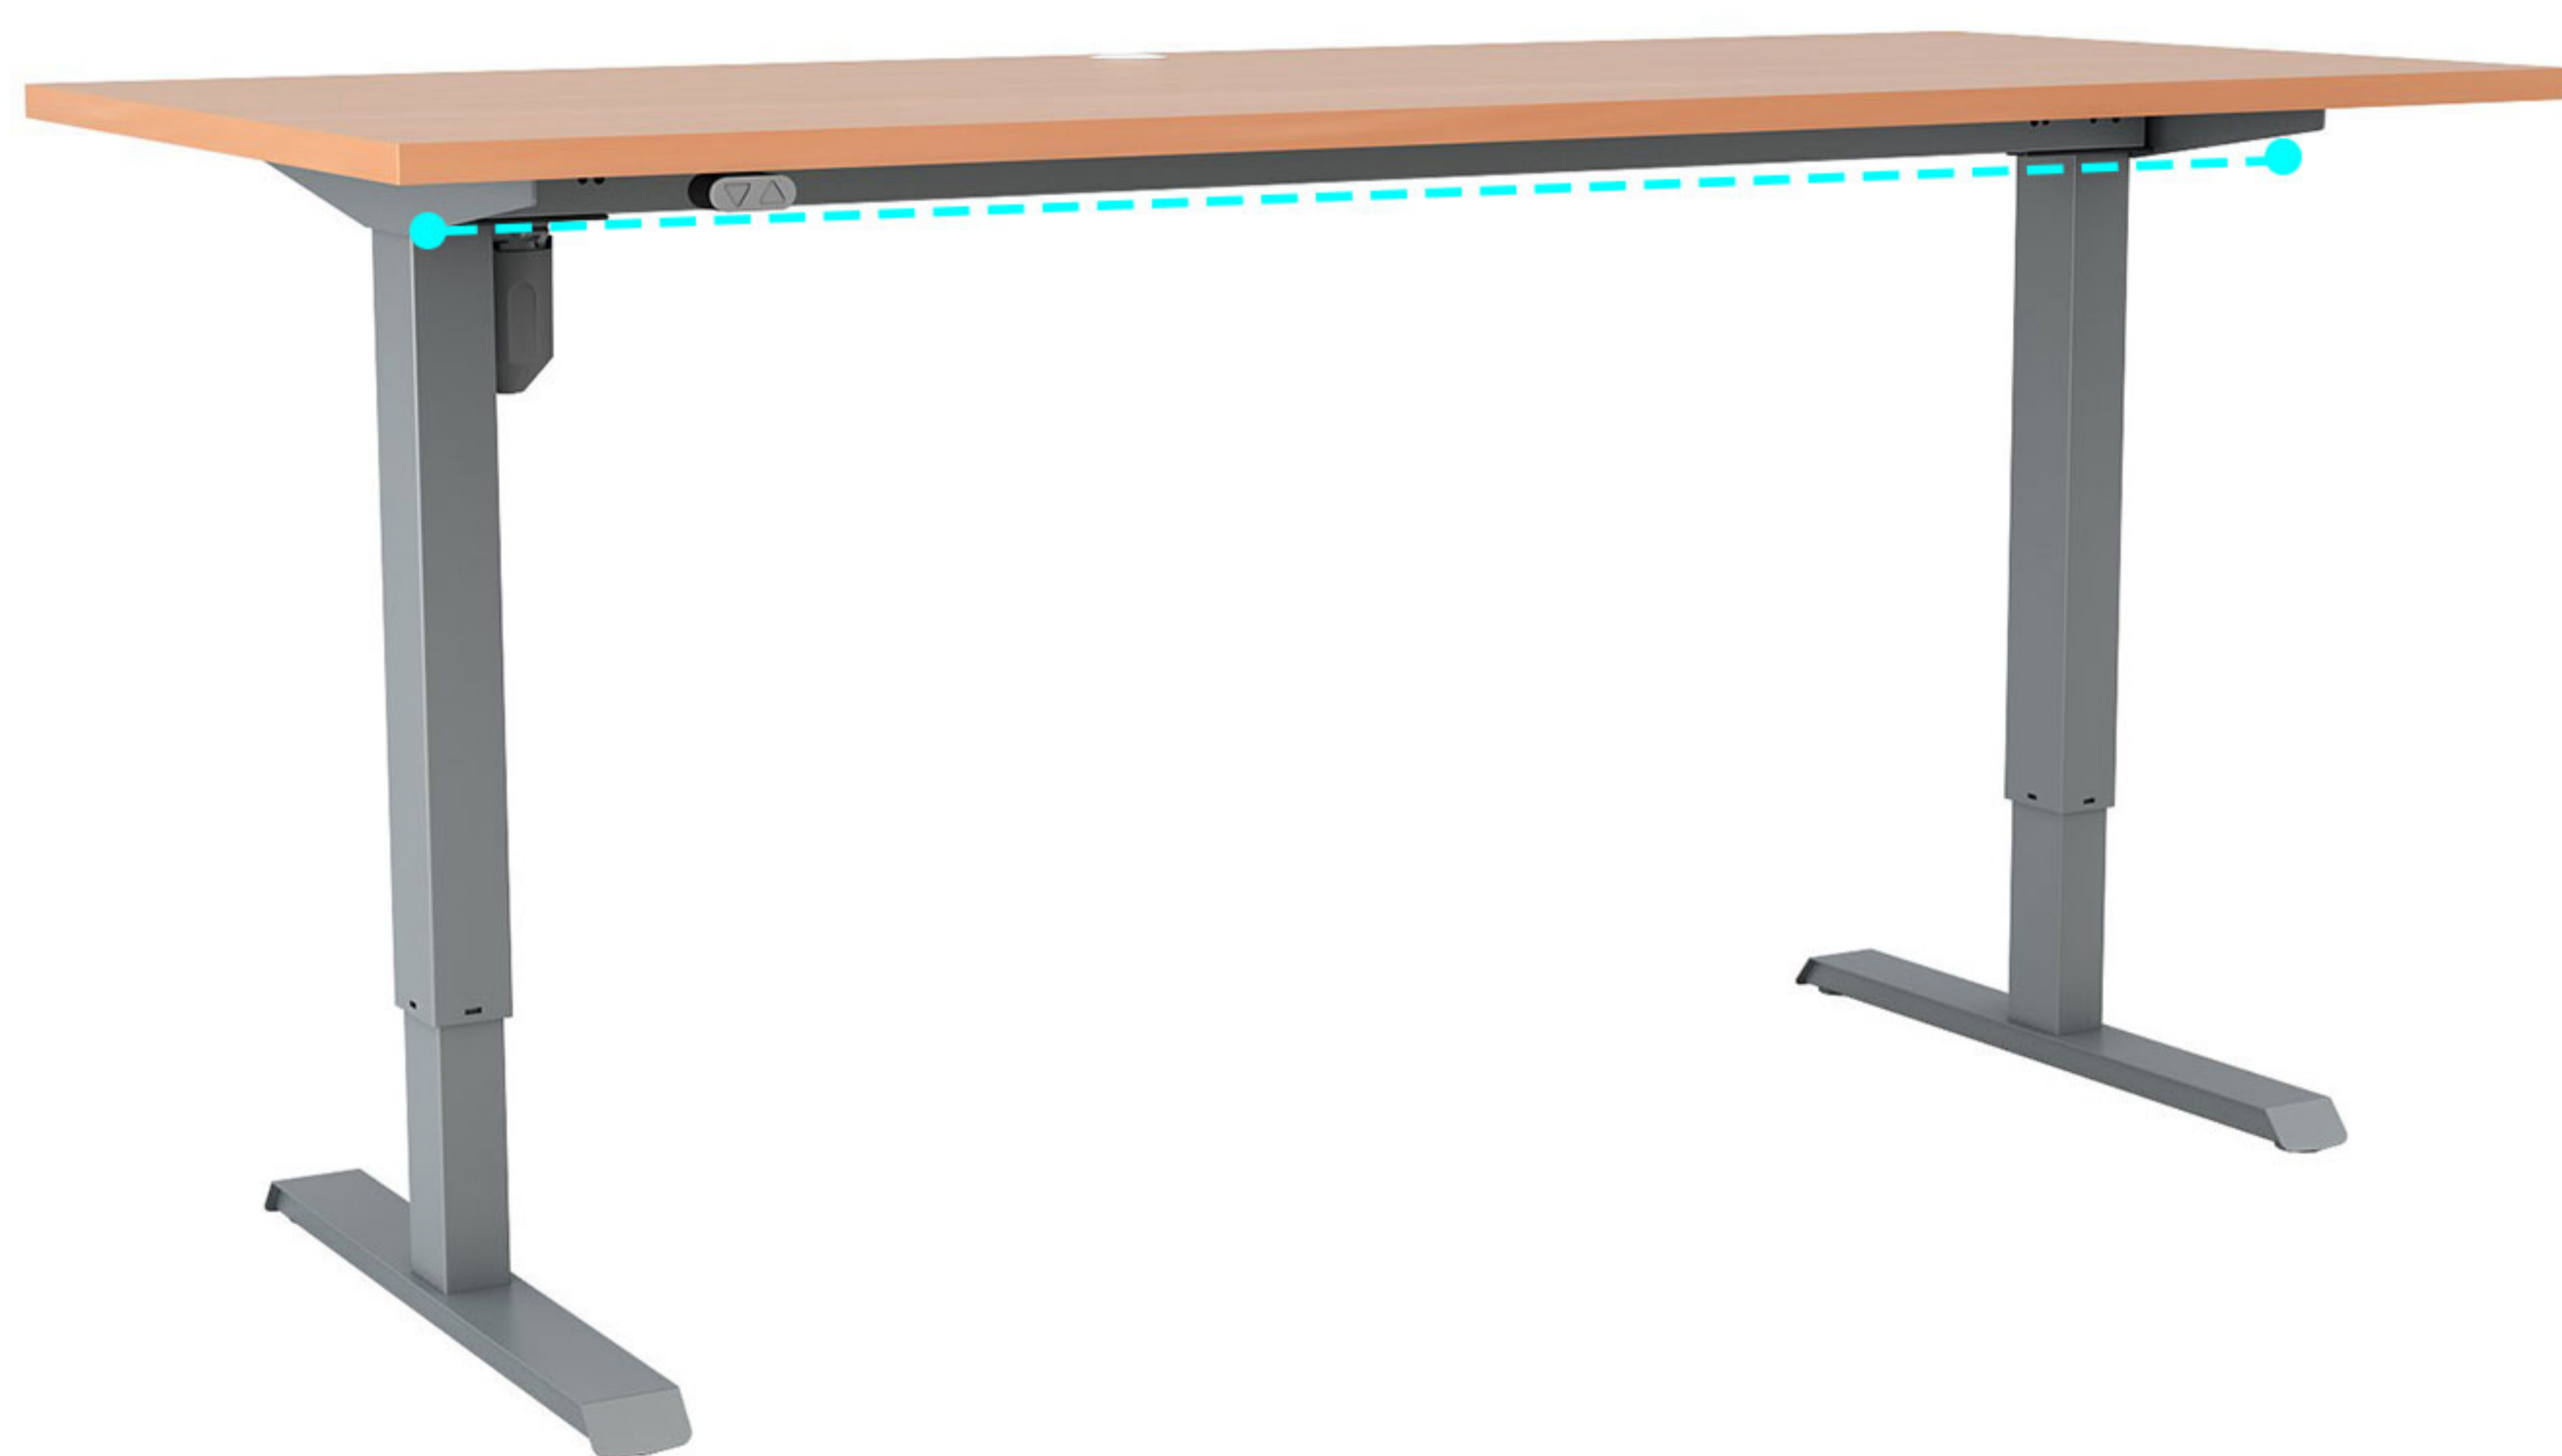

## Electric Height Adjustable Desk

The Conset 501-33 is the latest fully-electric height adjustable sit stand desk from Conset, featuring an aesthetically-pleasing sleek and modern style. Due to the cross bar being located at the top of the frame (rather than the middle) it is exceptionally sturdy and very easy to assemble. Stylish, modern and open frame design. The square columns and modern look makes this desk suitable for all office environments.

**H**eight Adjustable from 26" to 46" with quickly with the easy up/down arrows button . The high speed motor lifts your table faster at 25 mm/sec, doesn't keep you waiting.

**P**rovides ample space for a variety of monitor or laptop setups, plus room for ongoing projects and office supplies.

Frame width: 112 cm / 44.1/8 inch

**A**ll metal frame finished in a durable powder coat to provide gives a durable, clean aesthetic and years of trouble-free use.

Weight capacity 80 kg

Plenty of room for multiple monitors with space to organize your work documents.

## Features

1. The height-adjustable table stand 501-33 from world-famous brand Consent has an appealing, modern design thanks to the square table legs and the telescopic crossbar.
2. Frame width: 112 cm
3. Height adjustment range Height: 66.4 - 117 cm, Weight capacity 80 kg.
4. ROHS complians about worldwide use. Quick and easy to assemble - It's that easy.