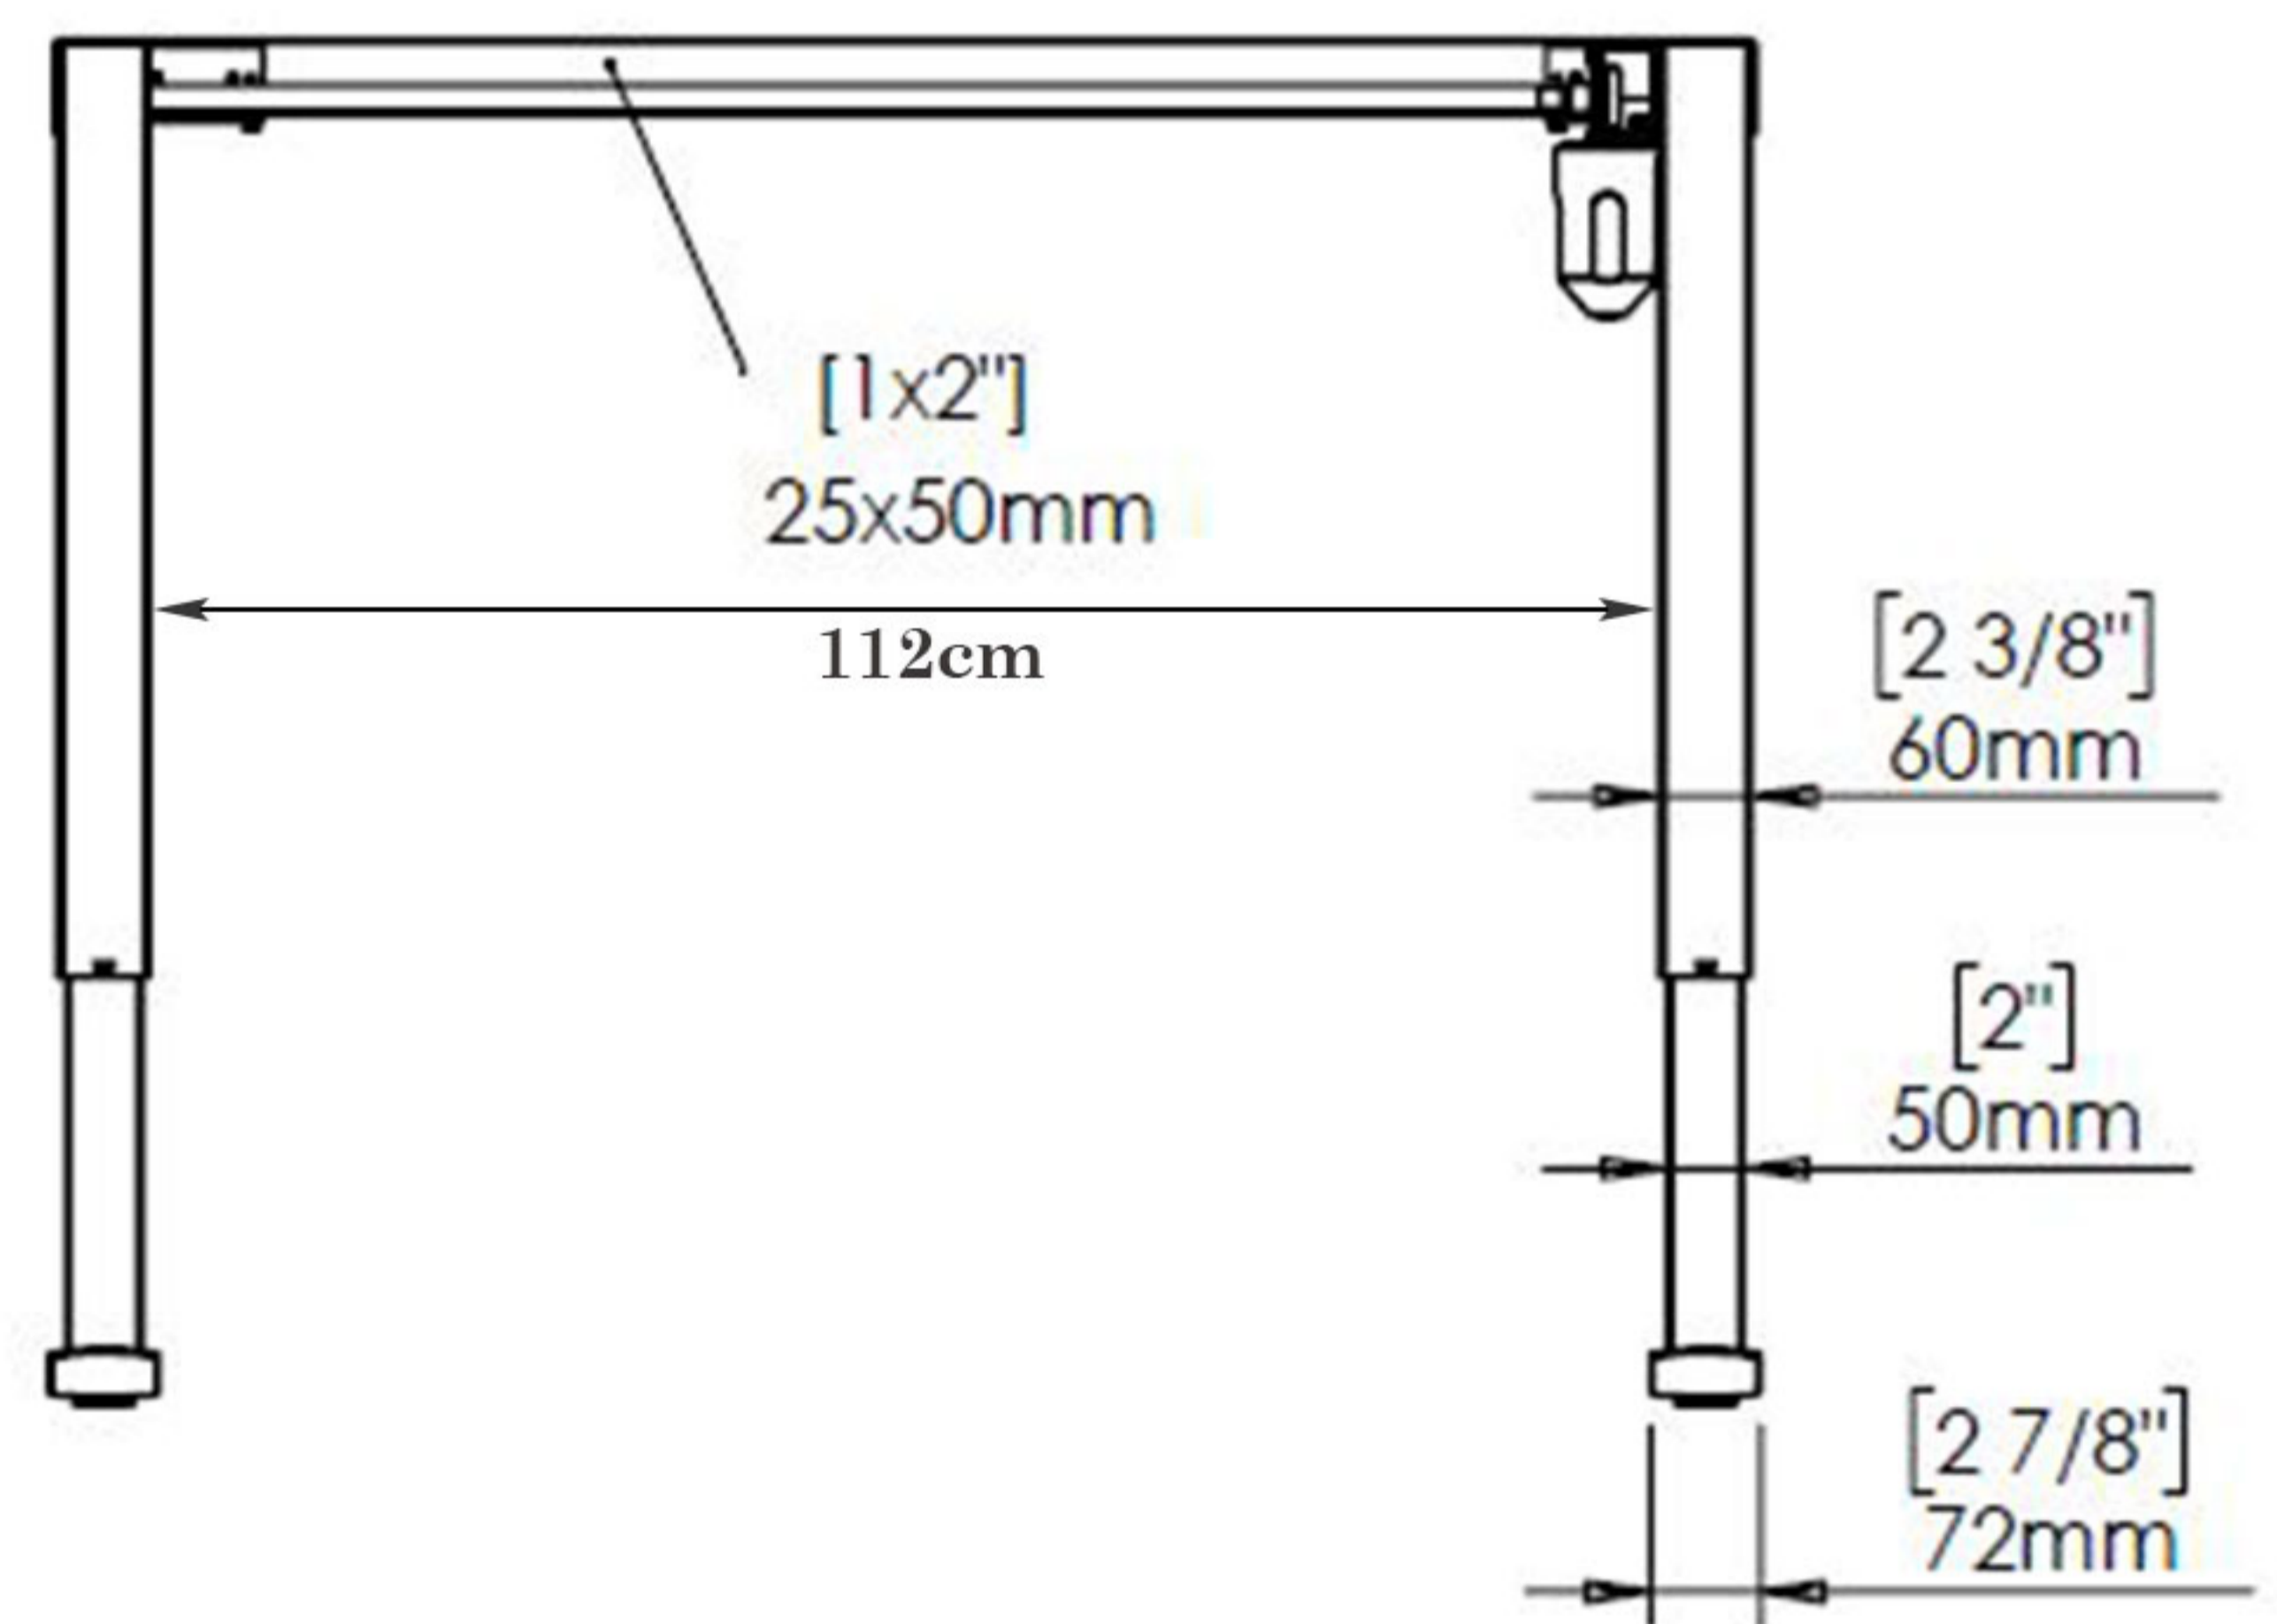

## Electric Height Adjustable Desk

The Conset 501-33 is the latest fully-electric height adjustable sit stand desk from Conset, featuring an aesthetically-pleasing sleek and modern style. Due to the cross bar being located at the top of the frame (rather than the middle) it is exceptionally sturdy and very easy to assemble. Stylish, modern and open frame design. The square columns and modern look makes this desk suitable for all office environments.

**H**eight Adjustable from 26" to 46" with quickly with the easy up/down arrows button . The high speed motor lifts your table faster at 25 mm/sec, doesn't keep you waiting.

**P**rovides ample space for a variety of monitor or laptop setups, plus room for ongoing projects and office supplies.

Frame width: 112 cm / 44.1/8 inch

**A**ll metal frame finished in a durable powder coat to provide gives a durable, clean aesthetic and years of trouble-free use.

Weight capacity 80 kg

Plenty of room for multiple monitors with space to organize your work documents.

## Features

1. The height-adjustable table stand 501-33 from world-famous brand Consent has an appealing, modern design thanks to the square table legs and the telescopic crossbar.
2. Frame width: 112 cm
3. Height adjustment range Height: 66.4 - 117 cm, Weight capacity 80 kg.
4. ROHS complians about worldwide use. Quick and easy to assemble - It's that easy.