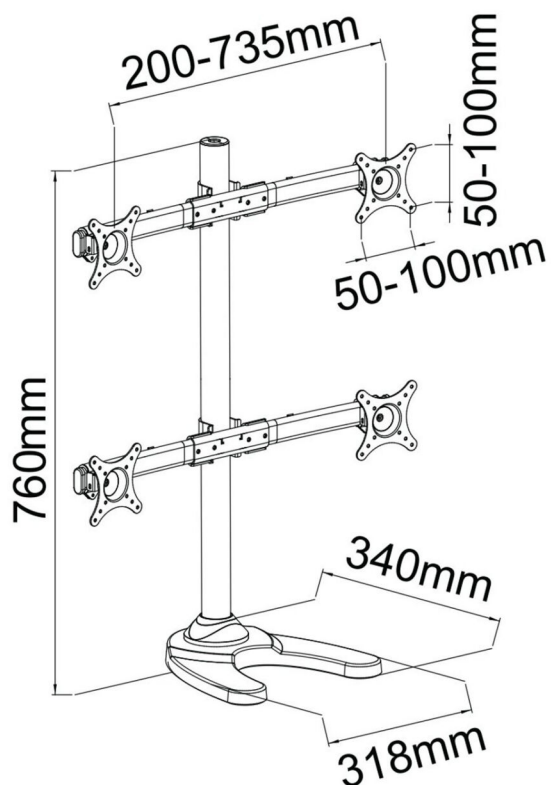

Quad Clamp 4 LCD Arm Stand Desk Mounts

Rife Quad Clamp 4 LCD Arm Stand Desk Mounts for Samsung/Dell/ASUS/Acer/HP/AOC Computer Monitor, 10-24-inch (Black)

Dimensions

Features

- 1 Freestanding quad four stand supports up to four 27-Inch LCD monitors. Solid heavy Base and Aluminum arms.
- 2 Easy installation and dis-installation.
- 3 Swift and easy movements and adjustments Weight Capacity: Supports up to 22 lbs (10 kgs) for each monitor.
- 4 Tilt: -5 degrees to +15 degrees.
- 5 Compatible with the standard VESA mounting patterns: 75 x 75 and 100 x 100.
- 6 Neat and efficient cable management; clean look with minimal hardware visible from underside of work surface.
- 7 Maximum productivity and supreme ergonomic comfort.
- 8 Space saving with its compact design.