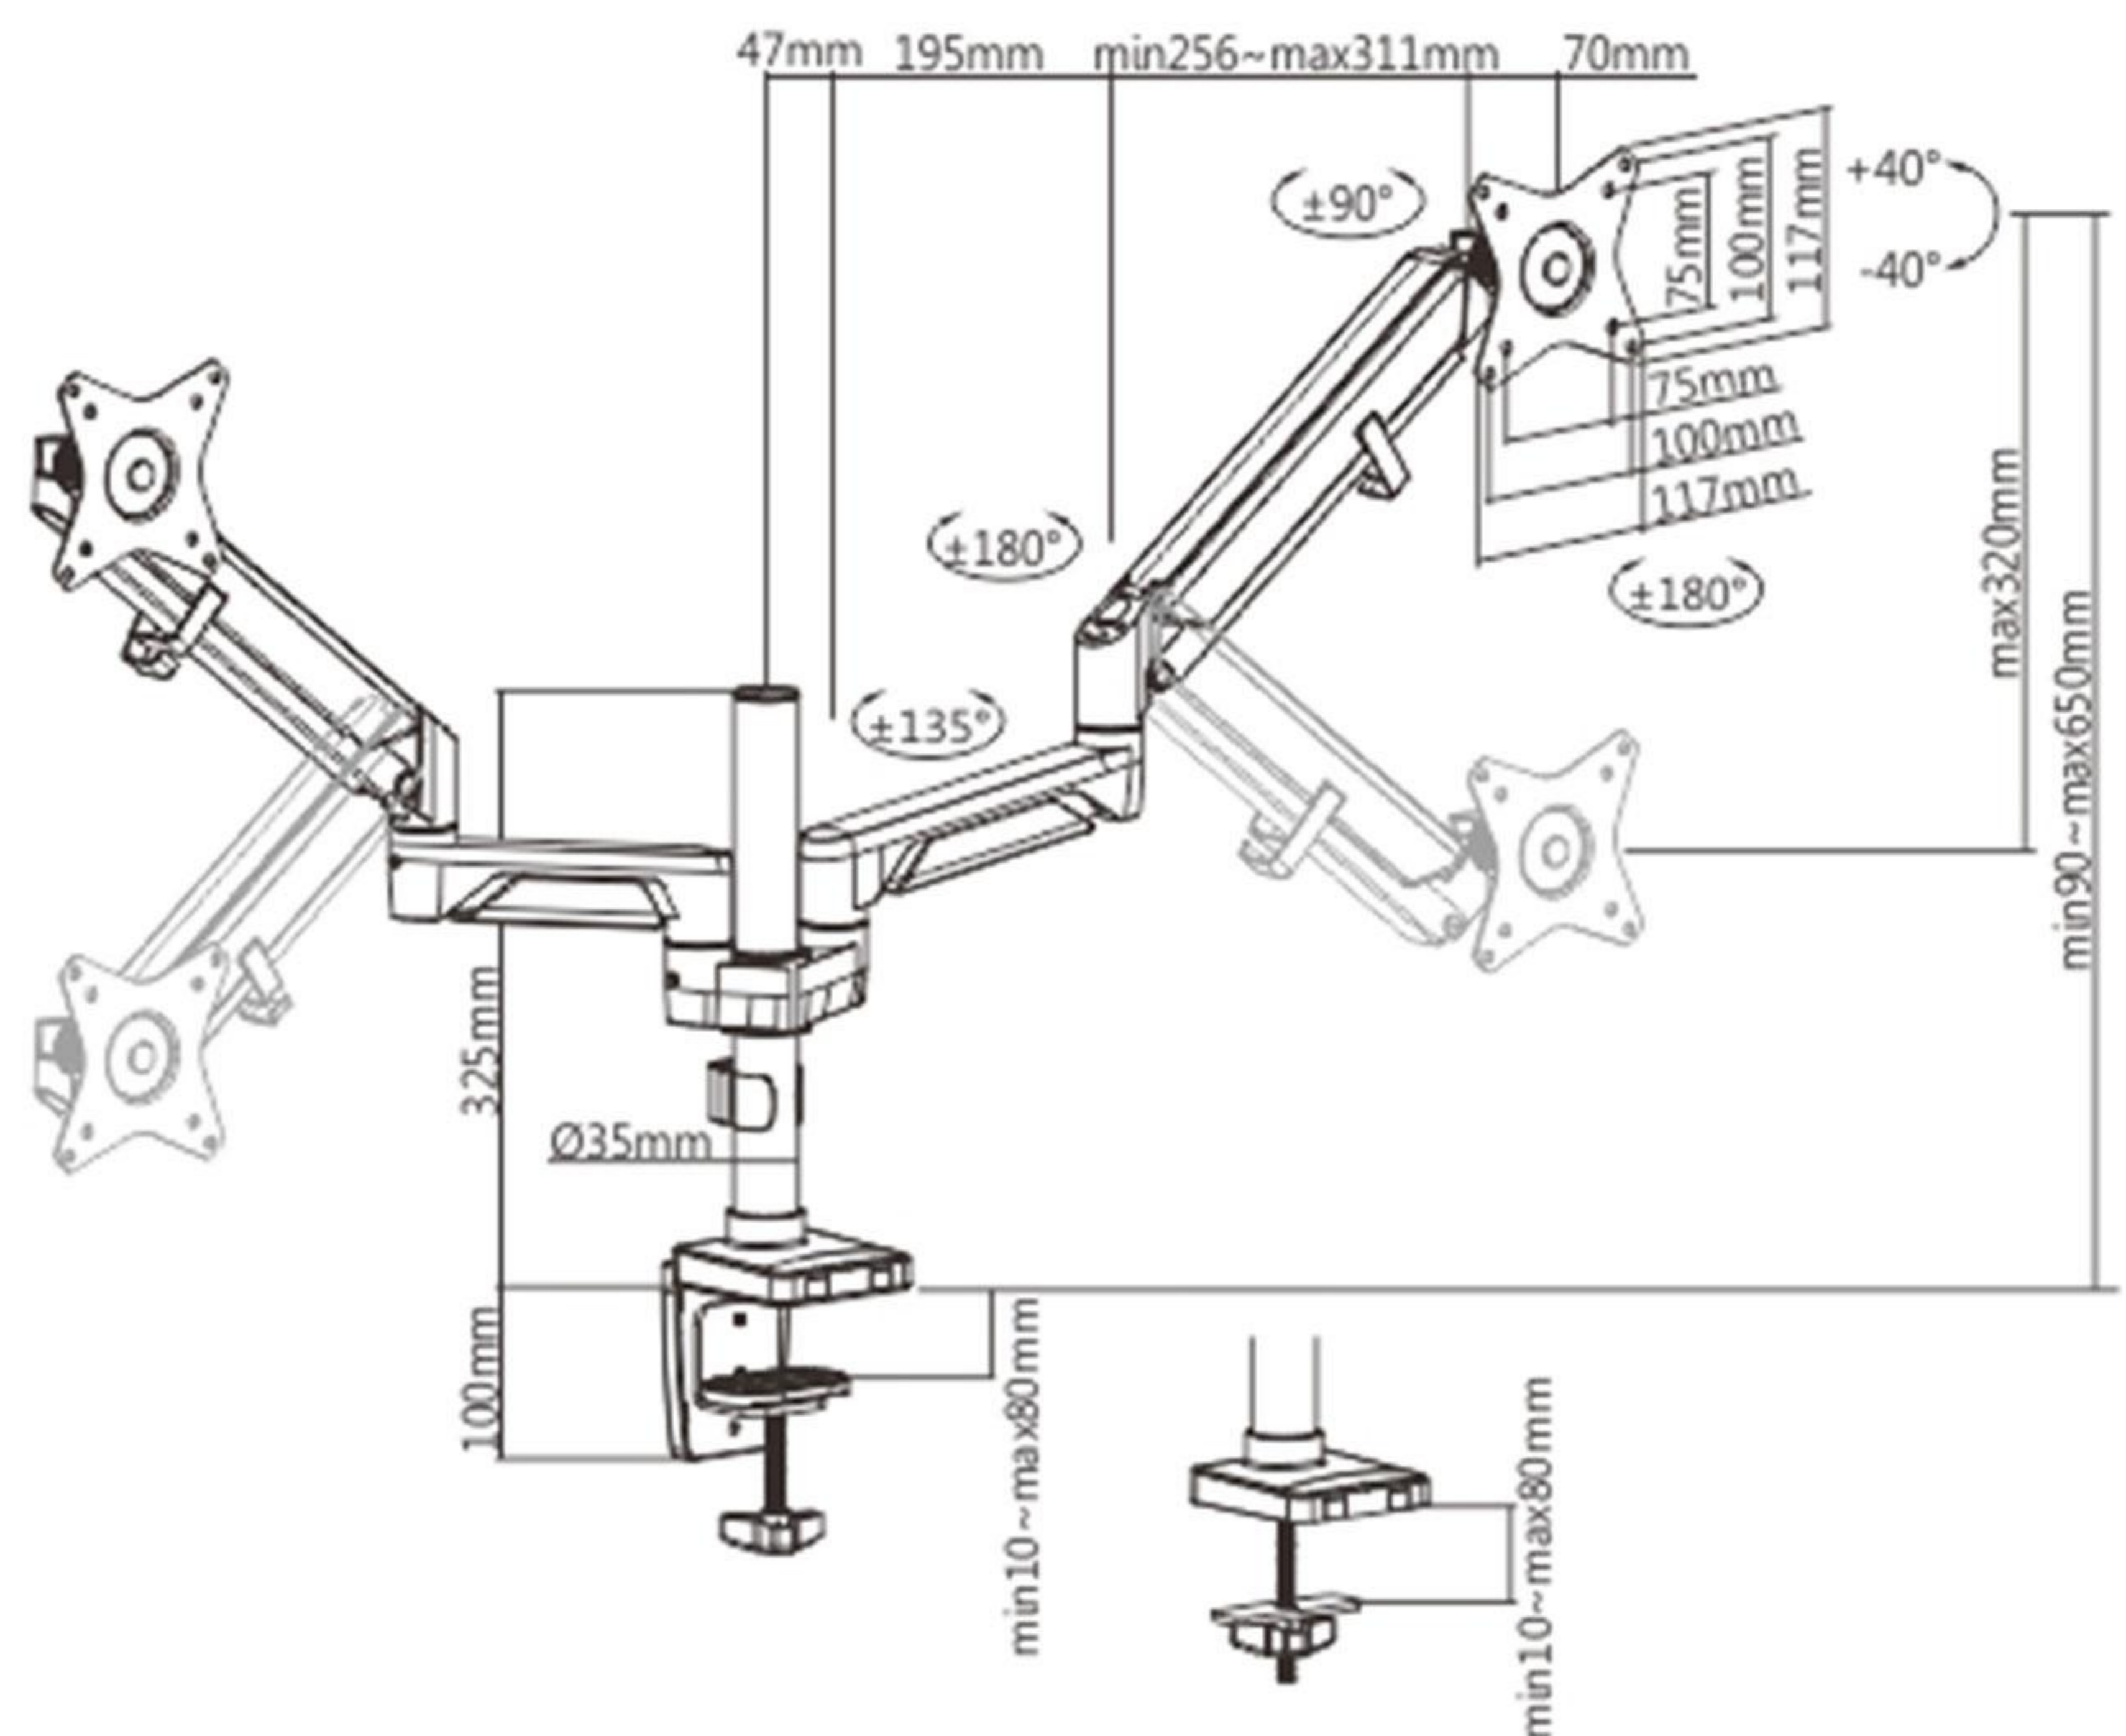

Product Code:
2MSGLP

Color:
Silver

HEAVY-DUTY AND STABLE

High-grade material C-Clamp, grommet base, and VESA plate ensures a strong and stable connection with your desk and monitor screen.

FULLY ADJUSTABLE ARMS

Maximizing our comfort and making our viewing experience as enjoyable as possible are important considerations since many of us stare at computer screens most of the day

EXTRA REACH

Arms easily adjust to support an ergonomically correct workstation; sit more comfortably at your desk while reducing neck, eye, and back strain. Gas spring Flexible & smooth movements: let you rotate, extend, swivel, and tilt any screen

Quick-Release VESA Plate
allows for effortless monitor
installation and removal

Built-in Spring Gauge
adjusted to fit various
monitor weights

High Grade Silicone Padding
prevents movement while
protecting the desktop
from scratches

Double your
efficiency and
productivity to
make working or
relaxing that
much more
comfortable.

Specification

- Displays: 13 to 32 Inch Monitors
- VESA Compatible: 75x75, 100x100mm
- Tilt Range: +90°~-90°
- Swivel Range: +90°~-90°
- Screen Rotation: +180°~-180°
- Arm Full Extension length: 515mm (20.3")
- Pole height: 325mm (13")
- Color: Silver