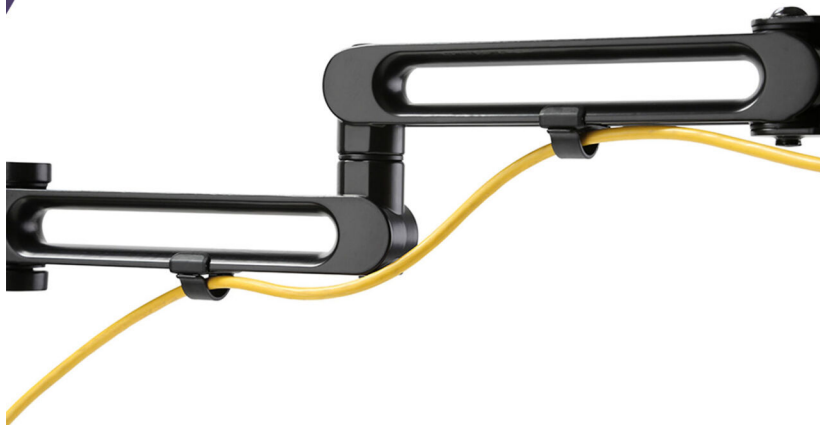

Dual Monitor Stand

Premium Articulating Aluminum
Monitor Stand

We provide a Multiple monitor stand (Premium Quality with long adjustable arm) with 2 monitor or dual display ability with freestanding and horizontal display solution. This LCD Monitor stand is an ergonomic Workstation that help to maximize the desk space and reduce the back pain and neck pain.

Our monitor arm is easily adjustable, allowing you to work in a more comfortable, ergonomically correct position to reduce neck and eye strain. The contemporary design will surely assimilate into nearly any environment, it is ideal for homes, dorms, schools, businesses, offices, IT networks, manufacturing plants, etc

A simple cable management clip snaps onto the centre pole keeping AV and power cords clean and organized. Cable clips keep potentially messy cords organized and out of the way for a clean appearance.

Combines Value and Versatility
into a single product solution

Specifications

1. Dimensions: 886x286x413mm (34.9"x11.3"x16.3").
2. Fit Screen Size: 17"-32"
3. VESA Compatible: 75x75,100x100
4. Tilt Range: +30°~-30°
5. Swivel Range: +90°~-90°
6. Screen Rotation: +180°~-180°
7. Arm Full Extension: 386mm (15.2")
8. Pole Height: 413mm (16.3")
9. Material: Steel,Aluminum
10. Surface Finish: Powder Coating
11. Weight Capacity (per screen): 8kg (17.6lbs)