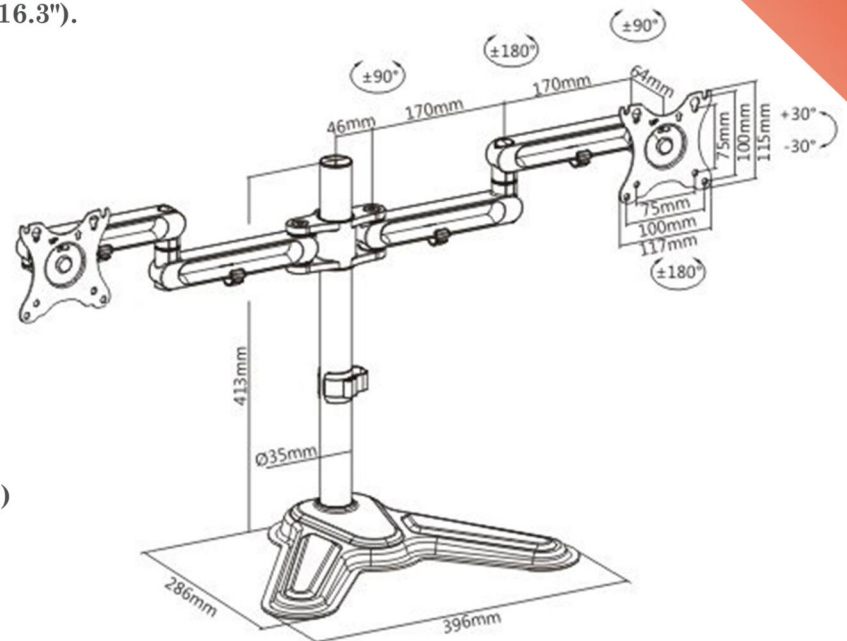

Dimensions