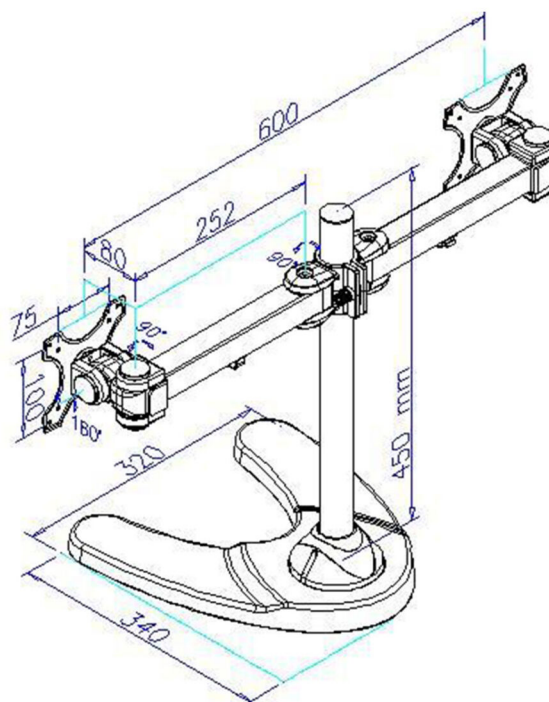

Dimensions

Contact us

India: Rife Technologies, 362, Vardhaman Plaza - II, J Block Community Center, Rajouri Garden, Delhi - 110027, India
E-mail: sales@rifeindia.com, Website: www.lcdtvstandsindia.com, www.rifeindia.com, Tel: +91-9899250704

Hongkong: Ergonomic Corporation Hongkong Limited, 1102, 11th floor, 33 hysen Avenue, Lee Garden one, Causeway Bay, Hongkong
E-mail: sales@ergoshopping.com, Website: www.ergoshopping.com, Tel: 852-98226451