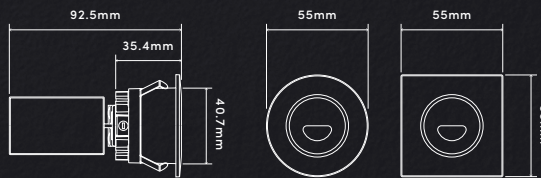

STEP LIGHTS

EYELID

Colour / Finish Black, white or silver
Material Aluminium
Power 3W
Light Output 45 lumens
Colour Temp. 3000K
Voltage 220-240V AC

Dimensions (mm) W55 x H55 x D92.5
Cutout DIA45mm
CRI >90
IP Rating IP54
Globe Bridgelux COB
Warranty 3 Year Residential

SLOT

Colour / Finish Black, white or silver
Material Aluminium
Power 3W
Light Output 45 lumens
Colour Temp. 3000K
Voltage 220-240V AC

Dimensions (mm) W55 x H55 x D92.5
Cutout DIA45mm
CRI >90
IP Rating IP54
Globe Bridgelux COB
Warranty 3 Year Residential