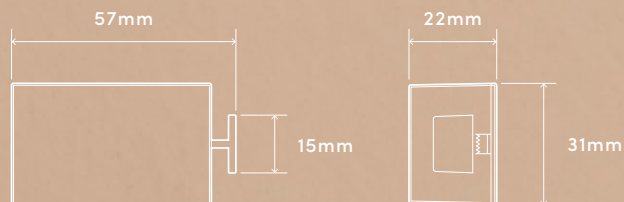

THE BEST BACKSEAT DRIVER

Two flexible options for positioning the driver:

- Attach the driver to the heat sink with its snap-joint design
- Keep the driver separate from the heat sink

DIMMABLE

The TRIAC dimming function provides a smooth dimming curve without flicker and an adjustment output range of 5% to 100%. Dial up or down to set the right mood.