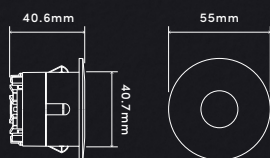

STEP LIGHTS

EYELID

Colour / Finish Black, white or silver
Material Aluminium
Power 3W
Light Output 45 lumens
Colour Temp. 3000K
Voltage 220-240V AC

Dimensions (mm) W55 x H55 x D92.5
Cutout DIA45mm
CRI >90
IP Rating IP54
Globe Bridgelux COB
Warranty 3 Year Residential

SLOT

Colour / Finish Black, white or silver
Material Aluminium
Power 3W
Light Output 45 lumens
Colour Temp. 3000K
Voltage 220-240V AC

Dimensions (mm) W55 x H55 x D92.5
Cutout DIA45mm
CRI >90
IP Rating IP54
Globe Bridgelux COB
Warranty 3 Year Residential

DOWNLIGHTS

PINHOLE

Colour / Finish Black, white or silver
Material Aluminium
Power 5W
Light Output 275, 304 lumens
Colour Temp. 3000K, 4000K
Voltage 220-240V AC
Dimensions (mm) DIA55 x D40.6

Cutout DIA45mm
CRI >90
Beam Angle 36°
Dimmable Yes
IP Rating IP54
Globe Bridgelux COB
Warranty 3 Year Residential