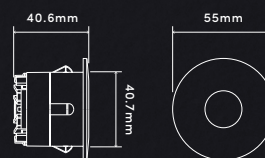

SLOT

Colour / Finish Black, white or silver
Material Aluminium
Power 3W
Light Output 45 lumens
Colour Temp. 3000K
Voltage 220-240V AC

Dimensions (mm) W55 x H55 x D92.5
Cutout DIA45mm
CRI >90
IP Rating IP54
Globe Bridgelux COB
Warranty 3 Year Residential

DOWNLIGHTS

PINHOLE

Colour / Finish Black, white or silver
Material Aluminium
Power 5W
Light Output 275, 304 lumens
Colour Temp. 3000K, 4000K
Voltage 220-240V AC
Dimensions (mm) DIA55 x D40.6

Cutout DIA45mm
CRI >90
Beam Angle 36°
Dimmable Yes
IP Rating IP54
Globe Bridgelux COB
Warranty 3 Year Residential

WALL WASHER

Colour / Finish Black, white or silver
Material Aluminium
Power 5W
Light Output 124, 131 lumens
Colour Temp. 3000K, 4000K
Voltage 220-240V AC
Dimensions (mm) DIA55 x D40.6

Cutout DIA45mm
CRI >90
Beam Angle 20°
Dimmable Yes
IP Rating IP54
Globe Bridgelux COB
Warranty 3 Year Residential