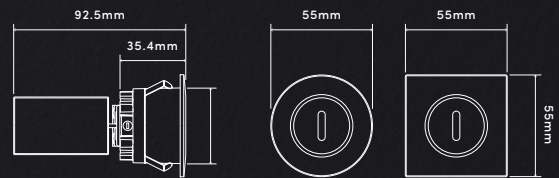

STEP LIGHTS

EYELID

Colour / Finish Black, white or silver
Material Aluminium
Power 3W
Light Output 45 lumens
Colour Temp. 3000K
Voltage 220-240V AC

Dimensions (mm) W55 x H55 x D92.5
Cutout DIA45mm
CRI >90
IP Rating IP54
Globe Bridgelux COB
Warranty 3 Year Residential

SLOT

Colour / Finish Black, white or silver
Material Aluminium
Power 3W
Light Output 45 lumens
Colour Temp. 3000K
Voltage 220-240V AC

Dimensions (mm) W55 x H55 x D92.5
Cutout DIA45mm
CRI >90
IP Rating IP54
Globe Bridgelux COB
Warranty 3 Year Residential

DOWNLIGHTS

PINHOLE

Colour / Finish Black, white or silver
Material Aluminium
Power 5W
Light Output 275, 304 lumens
Colour Temp. 3000K, 4000K
Voltage 220-240V AC
Dimensions (mm) DIA55 x D40.6

Cutout DIA45mm
CRI >90
Beam Angle 36°
Dimmable Yes
IP Rating IP54
Globe Bridgelux COB
Warranty 3 Year Residential