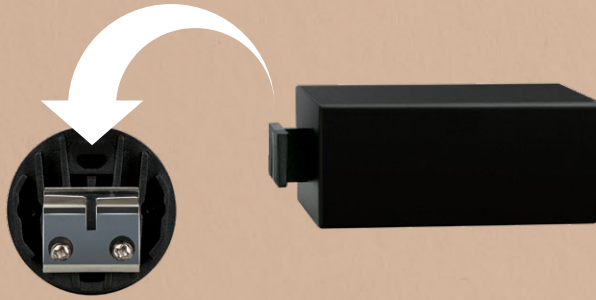

THE BEST BACKSEAT DRIVER

Two flexible options for positioning the driver:

- Attach the driver to the heat sink with its snap-joint design
- Keep the driver separate from the heat sink

DIMMABLE

The TRIAC dimming function provides a smooth dimming curve without flicker and an adjustment output range of 5% to 100%. Dial up or down to set the right mood.