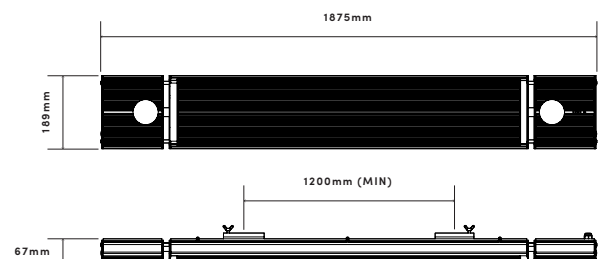

| | |
|--------------------|---------------------------|
| Category | Exterior Heater |
| Colour / Finish | Black |
| Materials | Aluminium |
| Power Rating | 2400W |
| Power Source | Plug into GPO |
| Heat Control Range | 5 °C - 35 °C |
| Coverage | 30m² |
| Dimensions (mm) | L1875 x W189 |
| Weight | 11,400g |
| Warranty | 3 Year Residential |

| | |
|--------------------|---------------------------|
| Category | Exterior Heater |
| Colour / Finish | Black |
| Materials | Aluminium |
| Power Rating | 2400W |
| Power Source | Plug into GPO |
| Heat Control Range | 5°C - 35°C |
| Coverage | 30m² |
| Dimensions (mm) | L1595 x W189 |
| Weight | 11,400g |
| Warranty | 3 Year Residential |