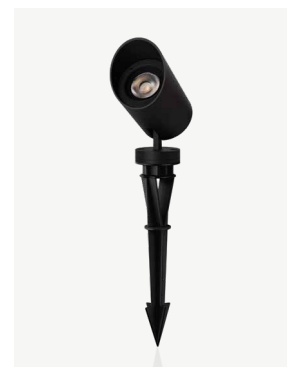

108024-BK

Elena 7

7W LED Landscaping Light

This low glare landscape light is ideal for highlighting key areas of the garden such as trees, water features or sculptures, and to aid with path safety.

Category	Landscaping Light
Colour / Finish	Black
Materials	Aluminium
Power Rating	7W
Voltage	24V
Light Output	560 lumens
Colour Temp.	3000K
Dimensions (mm)	DIA55 x H91 (module) DIA40 x H7 (base plate)
Dimmable	Yes
Beam Angle	36°
CRI	>90
IP Rating	IP65
Lifespan	40,000+ hours
Warranty	3 Year Residential

Optional Spike