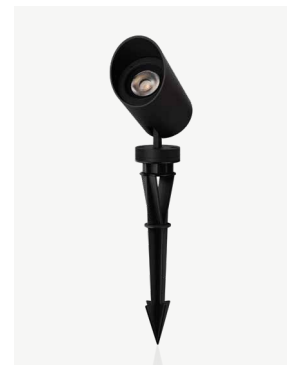

108023-BK

## Elena 3

3W LED Landscaping Light

This low glare landscape light is ideal for highlighting key areas of the garden such as trees, water features or sculptures, and to aid with path safety.

|                 |   |
|-----------------|---|
| Category        | <b>Landscaping Light</b>                        |
| Colour / Finish | <b>Black</b>                                    |
| Materials       | <b>Aluminium</b>                                |
| Power Rating    | <b>3W</b>                                       |
| Voltage         | <b>24V</b>                                      |
| Light Output    | <b>200 lumens</b>                               |
| Colour Temp.    | <b>3000K</b>                                    |
| Dimensions (mm) | DIA40 x H75 (module)<br>DIA40 x H7 (base plate) |
| Dimmable        | <b>Yes</b>                                      |
| Beam Angle      | <b>40°</b>                                      |
| CRI             | <b>&gt;90</b>                                   |
| IP Rating       | <b>IP65</b>                                     |
| Lifespan        | <b>40,000+ hours</b>                            |
| Warranty        | <b>3 Year Residential</b>                       |