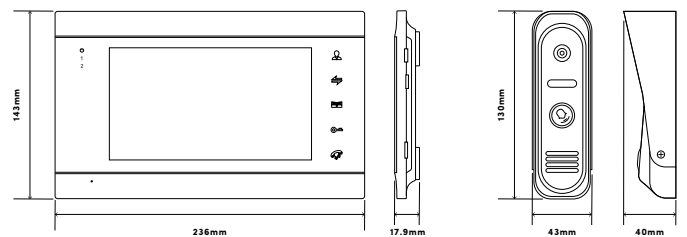

108022-K

Signature Connect Intercom

HD Wi-Fi Video Intercom

INDOOR UNIT

Monitor	7" TFT LCD screen
Resolution	1024 x 600px
Memory	Support max. 32G TF Card
System Capacity	6 indoor units + 2 outdoor units + 2 cameras
Intercom Mode	Hands-free dual communication
Conversation Duration	120 seconds
Material	Acrylic housing
Power Consumption	400mA max.
Power Supply	External power DC12V
Operating Temp.	-10°C~+60°C
Installation	Surface mount
Warranty	3 Year Residential

DOOR MODULE

Camera	2.8mm 110° wide angle lens
LED Light	IR LED Light (120°)
CVBS/AHD Signal	Switch by outdoor unit
Power	Powered from intercom screen
Power Consumption	200mA max.
Audio	Two-way
Connection	2-pair shielded AV cable (not included)
Operating Temp.	-40°C~+50°C
IP Rating	IP65
Installation	Surface mount
Warranty	3 Year Residential