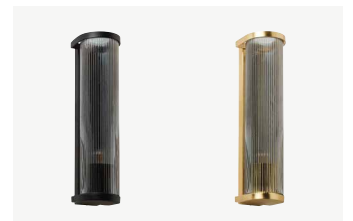

107032

Dorian

Glass Wall Lamp

The strong lines and textured glass of Dorian bring a sense of confident charm to both contemporary and traditional rooms.

107032-BK
Black

107032-SB
Satin brass

Category	Wall Lamp
Colour / Finish	Black and satin brass
Materials	Glass and metal
Dimensions (mm)	W100 x D128 x H395
Weight	1680g
Globe	E14 fitting
Warranty	3 Year Residential