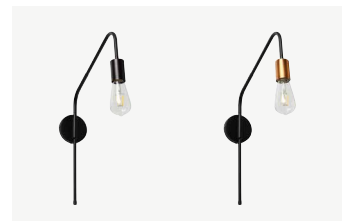

### Aluminium Wall Lamp

Ideal as a bedside lamp, Tinker is able to pivot from side to side. Its slim, linear design will suit a number of styles without overshadowing other pieces in the room.

107027-BK  
Black

107027-BZ  
Bronze

Category	<b>Wall Lamp</b>
Colour / Finish	<b>Black or bronze</b>
Materials	<b>Aluminium</b>
Dimensions (mm)	<b>W100 x D350 x H440</b>
Weight	<b>550g</b>
Globe	<b>E27 fitting</b>
Warranty	<b>3 Year Residential</b>