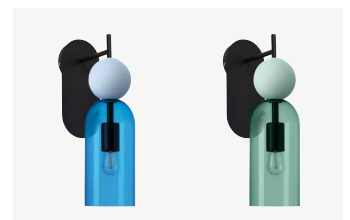

## Eliah

Glass and Metal Wall Lamp

Abandon your inhibitions and let your playful side come out with Eliah's contrasting shiny and matte finishes. Available in both pendant and wall lighting.

107023BL  
Klein blue

107023GN  
Sage

Category	Wall Lamp
Colour / Finish	Klein blue or sage
Materials	Glass and metal
Dimensions (mm)	H410 x W115 x D215
Weight	1200g
Globe	E27 fitting
Warranty	3 Year Residential