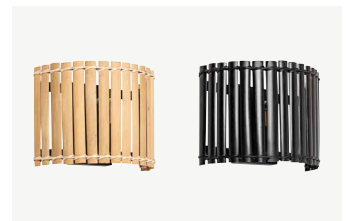

## Luca

Bamboo and Metal Wall Lamp

Luca is made from bamboo slats sitting close together, allowing light and shadow to dance around the room.

Variant SKU  
Variant

Variant SKU  
Variant

Category	<b>Wall Lamp</b>
Colour / Finish	<b>Natural or black</b>
Materials	<b>Bamboo and metal</b>
Dimensions (mm)	<b>W280 x D150 x H200</b>
Weight	<b>710g</b>
Globe	<b>E27 fitting</b>
Warranty	<b>3 Year Residential</b>