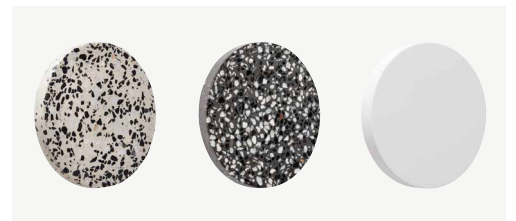

## Barkley 150

Terrazzo LED Wall Lamp

A terrazzo disc that appears to hover off the wall. Barkley is back-lit with an LED, bringing a contemporary edge to your room.

107017WT  
White terrazzo

107017BK  
Black terrazzo

107017WH  
White

Category	Wall Lamp
Colour / Finish	White terrazzo, black terrazzo or white
Materials	Terrazzo/gypsum
Power	3W
Colour Temp.	3000K
Dimensions (mm)	DIA150 x H45
Globe	In-built LED
Warranty	3 Year Residential