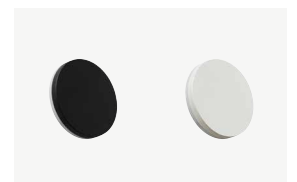

107013

Sarber

IP65 Exterior Wall Light

A smooth disc that appears to hover off the wall. Sarber is back-lit with an LED, bringing a contemporary edge to your interior or exterior.

107013-BK
Black

107013-WH
White

Category	Wall Light
Colour / Finish	Matt black and white
Materials	Aluminium and polycarbonate
Power	7W
Input Voltage	220-240V AC
Light Output	600 lumens
Colour Temp.	3000K
CRI	>80
Dimensions (mm)	DIA150 x D50
Weight	440g
IP Rating	IP65
Lamp	In-built LED
Lifespan	20,000 hours
Warranty	3 Year Residential