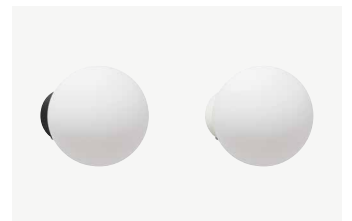

107010-BA

Burton Ball

Glass Wall Lamp

Harking back to a time where high end class was the norm, Burton Ball's simplified design is a pared down version of our original wall lamp.

107010BK-BA
Black

107010WH-BA
White

Category	Wall Lamp
Colour / Finish	Black or white and frosted glass
Materials	Metal and glass
Dimensions	W150mm x D170mm
Globe	E27 fitting
Warranty	3 Year Residential