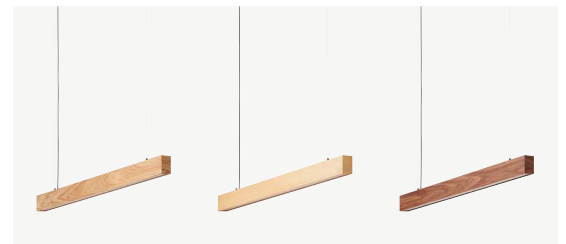

106518

Cora 18

Plywood Linear Pendant

The Cora collection of linear pendants embody quintessential Japandi design with a combination of organic texture, clean lines and attention to detail and quality. Each pendant is made with Australian pressed plywood housing an LED strip light and is assembled by hand in Australia.

106518-AO-WW
American Oak

106518-SS-WW
Sassafras

106518-WT-WW
Walnut

Category	Pendant
Colour / Finish	American oak, sassafras or walnut
Materials	Plywood
Dimensions (mm)	W1800 x D60 x H90
Suspension	1900mm
Dimmable	Yes
Globe	In-built LED
Warranty	3 Year Residential