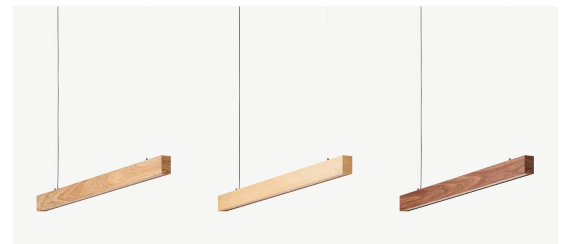

106512

Cora 12

Plywood Linear Pendant

The Cora collection of linear pendants embody quintessential Japandi design with a combination of organic texture, clean lines and attention to detail and quality. Each pendant is made with Australian pressed plywood housing an LED strip light and is assembled by hand in Australia.

106512-AO-WW
American Oak

106512-SS-WW
Sassafras

106512-WT-WW
Walnut

Category	Pendant
Colour / Finish	American oak, sassafras or walnut
Materials	Plyood
Dimensions (mm)	W1178 x D60 x H90
Weight	2900g
Suspension	1900mm
Dimmable	Yes
Globe	In-built LED
Warranty	3 Year Residential