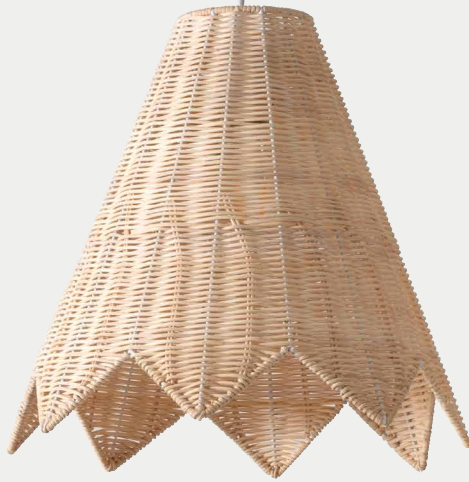

106435-NT

## Hateno

Rattan Pendant

A conical rattan shade with a playful zigzag edge, Hateno injects a spark of fun into bohemian style living rooms or suspended on each side of a bed.

Category	<b>Pendant</b>
Colour / Finish	<b>Natural</b>
Materials	<b>Rattan</b>
Dimensions (mm)	<b>DIA345 x H330</b>
Weight	<b>900g</b>
Suspension	<b>1500mm</b>
Lamp	<b>E27 fitting</b>
Warranty	<b>3 Year Residential</b>