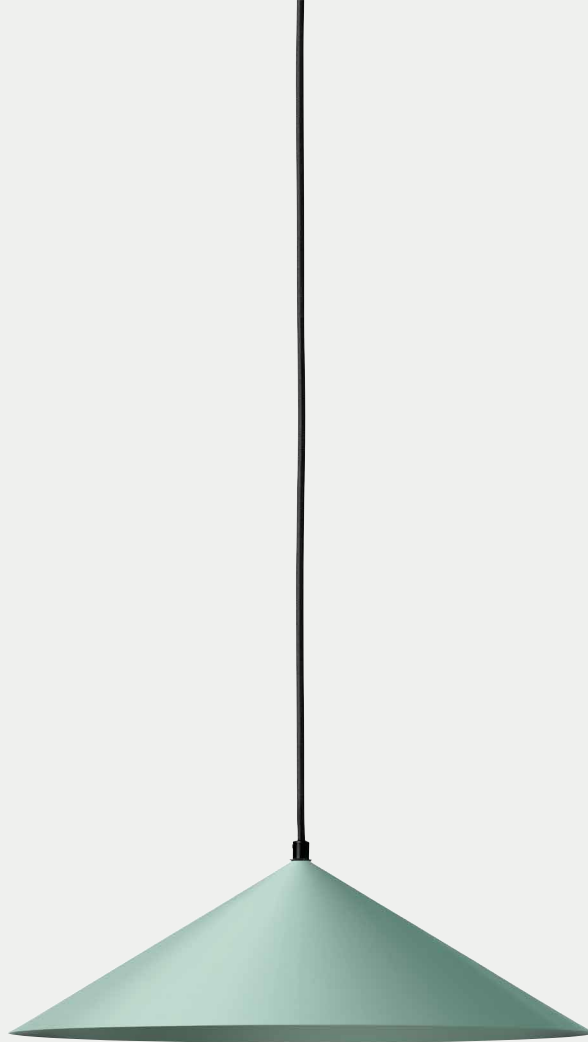

106420SG

Piatto 400

Metal pendant

The Piatto range doesn't mess around and gets straight to the point. It's uncomplicated, clean and confident.

Category	Pendant
Colour / Finish	Sage
Materials	Metal
Dimensions	DIA400mm x H120mm
Weight	1170g
Suspension	2800mm
Globe	E27 fitting
Warranty	3 Year Residential

Telephone 1300 LIGHTS

Email sales@lumilighting.com.au

www.lumilighting.com.au