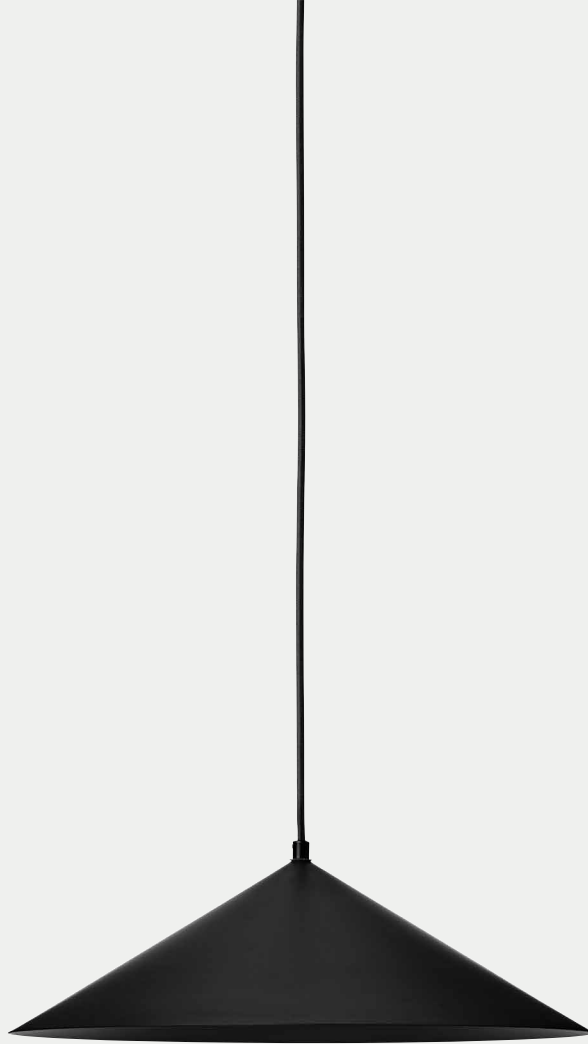

106420BK

Piatto 400

Metal pendant

The Piatto range doesn't mess around and gets straight to the point. It's uncomplicated, clean and confident.

Category	Pendant
Colour / Finish	Black
Materials	Metal
Dimensions	DIA400mm x H120mm
Weight	1170g
Suspension	2800mm
Globe	E27 fitting
Warranty	3 Year Residential

Category	Pendant
Colour / Finish	Sage
Materials	Metal
Dimensions	DIA400mm x H120mm
Weight	1170g
Suspension	2800mm
Globe	E27 fitting
Warranty	3 Year Residential

Telephone 1300 LIGHTS

Email sales@lumilighting.com.au