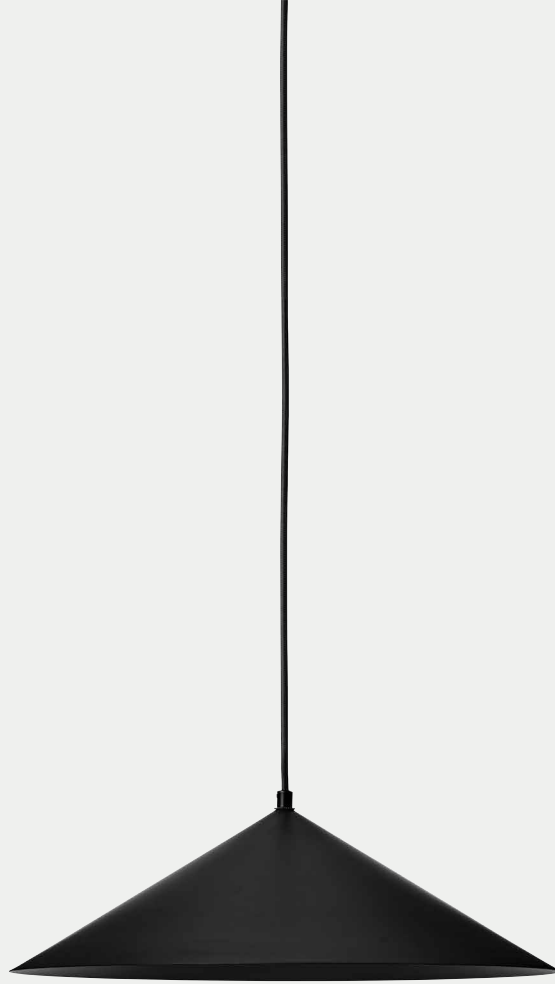

## Piatto 400

Metal Pendant

The Piatto range doesn't mess around and gets straight to the point. It's uncomplicated, clean and confident.

106420BK  
Black

106420SG  
Sage

106420WH  
White

Category	<b>Pendant</b>
Colour / Finish	<b>Black, sage or white</b>
Materials	<b>Metal</b>
Dimensions (mm)	<b>DIA400 x H120</b>
Weight	<b>1170g</b>
Suspension	<b>1400mm</b>
Globe	<b>E27 fitting</b>
Warranty	<b>3 Year Residential</b>