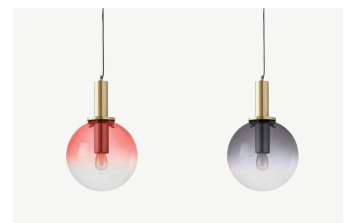

## Ravi 20

Glass and Metal Pendant

Get festive with the Ravi group, designed as a throwback to an era of bell bottoms, shag carpeting and fondue-filled soirees.

106405CO  
Coral

106405SM  
Smoke

Category	<b>Pendant</b>
Colour / Finish	<b>Coral or smoke</b>
Materials	<b>Metal and glass</b>
Dimensions (mm)	<b>DIA250 x H380</b>
Weight	<b>1750g</b>
Suspension	<b>1400mm</b>
Globe	<b>E27 fitting</b>
Warranty	<b>3 Year Residential</b>