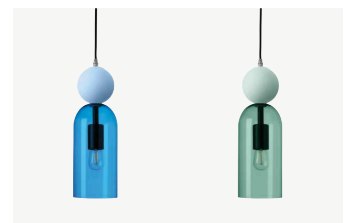

106401

## Elijah

Glass and Metal Pendant

Abandon your inhibitions and let your playful side come out with Elijah's contrasting shiny and matte finishes. Available in both pendant and wall lighting.

106401BL  
Blue

106401SG  
Sage

Category	<b>Pendant</b>
Colour / Finish	<b>Blue or sage</b>
Materials	<b>Glass and metal</b>
Dimensions (mm)	<b>DIA115 x H350</b>
Weight	<b>970g</b>
Suspension	<b>1500mm</b>
Globe	<b>E27 fitting</b>
Warranty	<b>3 Year Residential</b>