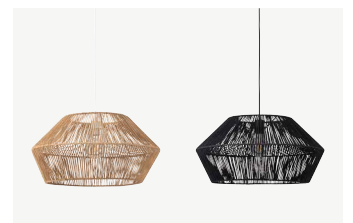

106387

Sapah

Rattan Pendant

Strap yourself in for a camel ride across a sweltering desert. Sapah's generous proportions and woven texture will have you dreaming of off-road adventures.

106387NT
Natural

106387BK
Black

Category	Pendant
Colour / Finish	Natural or black
Materials	Paper string
Dimensions (mm)	DIA600 x H300
Weight	1370g
Suspension	1500mm
Globe	E27 fitting
Warranty	3 Year Residential