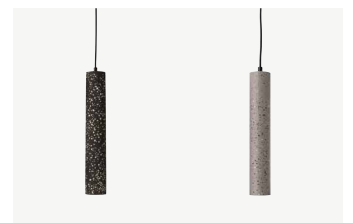

106350

Luxor

Terrazzo LED Pendant

With a fashionable terrazzo finish, the Luxor's clean cylindrical form will allow you to add a subtle touch of the current trend into your home.

106350TB
Black

106350TN
Natural

Category	Pendant
Colour / Finish	Black or natural
Materials	Terrazzo
Dimensions (mm)	DIA60 x H340
Weight	340g
Suspension	1500mm
Lamp	GU10 LED fitting
Warranty	3 Year Residential