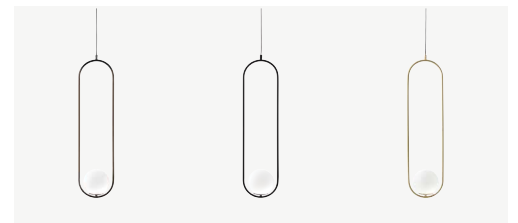

106322

## Iver

Metal and Glass Pendant

At almost a metre in length, Iver likes to play with proportions and be the talking point of your interior design.

106322GM  
Gunmetal

106322BK  
Black

106322BB  
Brushed Brass

Category	<b>Pendant</b>
Colour / Finish	<b>Gunmetal, black or brushed brass</b>
Materials	<b>Metal and frosted glass</b>
Dimensions (mm)	<b>W200 x D150 x H800</b>
Weight	<b>1070g</b>
Suspension	<b>2400mm</b>
Globe	<b>E27 fitting</b>
Warranty	<b>3 Year Residential</b>