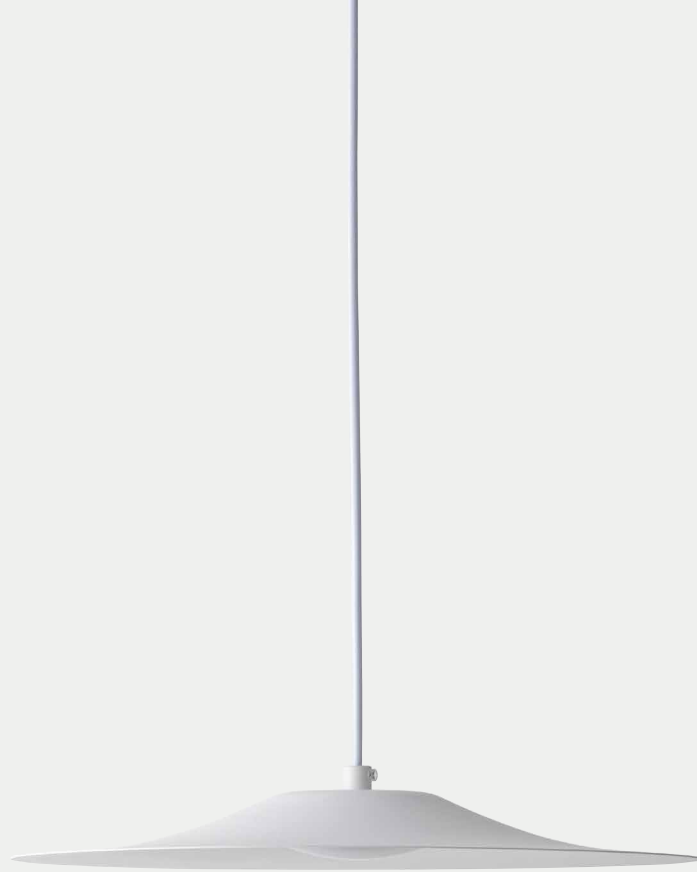

106293

Quillas

Metal and Acrylic Pendant

With its shallow silhouette and acrylic diffuser, this pendant is the epitome of sleek design. Quillas brings a low-profile influence of luxe into contemporary or glam interiors.

106293-BK
Black

106293-WH
White

Category	Pendant
Colour / Finish	Black or white
Materials	Metal and acrylic
Colour Temp.	3000K
Dimensions (mm)	DIA350 x H40
Weight	920g
CRI	>90
Suspension	1500mm
Lamp	In-built LED
Warranty	3 Year Residential